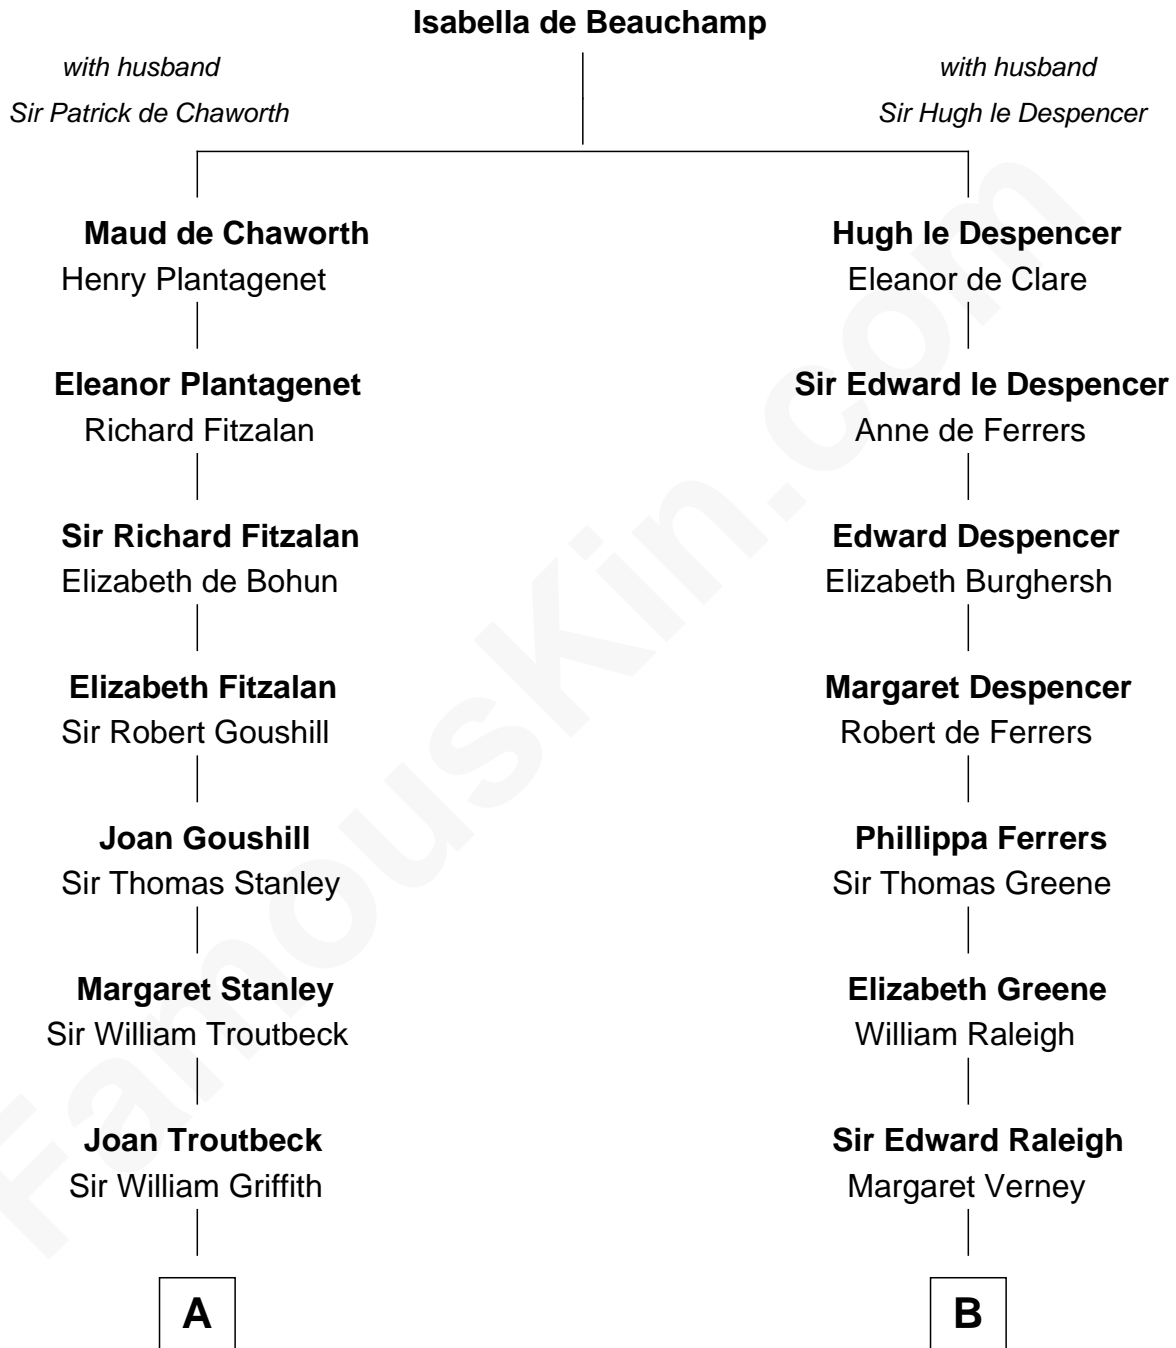

FamousKin.com
Relationship Chart of
Abigail (Smith) Adams
First Lady of President John Adams

16th cousin 5 times removed of

Marilyn Monroe
Actress, Model, and Singer

C

Samuel Elam Almy

Susan Bateman

Susan Bateman Almy

Charles Adams Gifford

Frederick Almy Gifford

Elizabeth Easton Tennant

Charles Stanley Gifford

Gladys Pearl Monroe

Marilyn Monroe

Actress, Model, and Singer

FamousKin.com