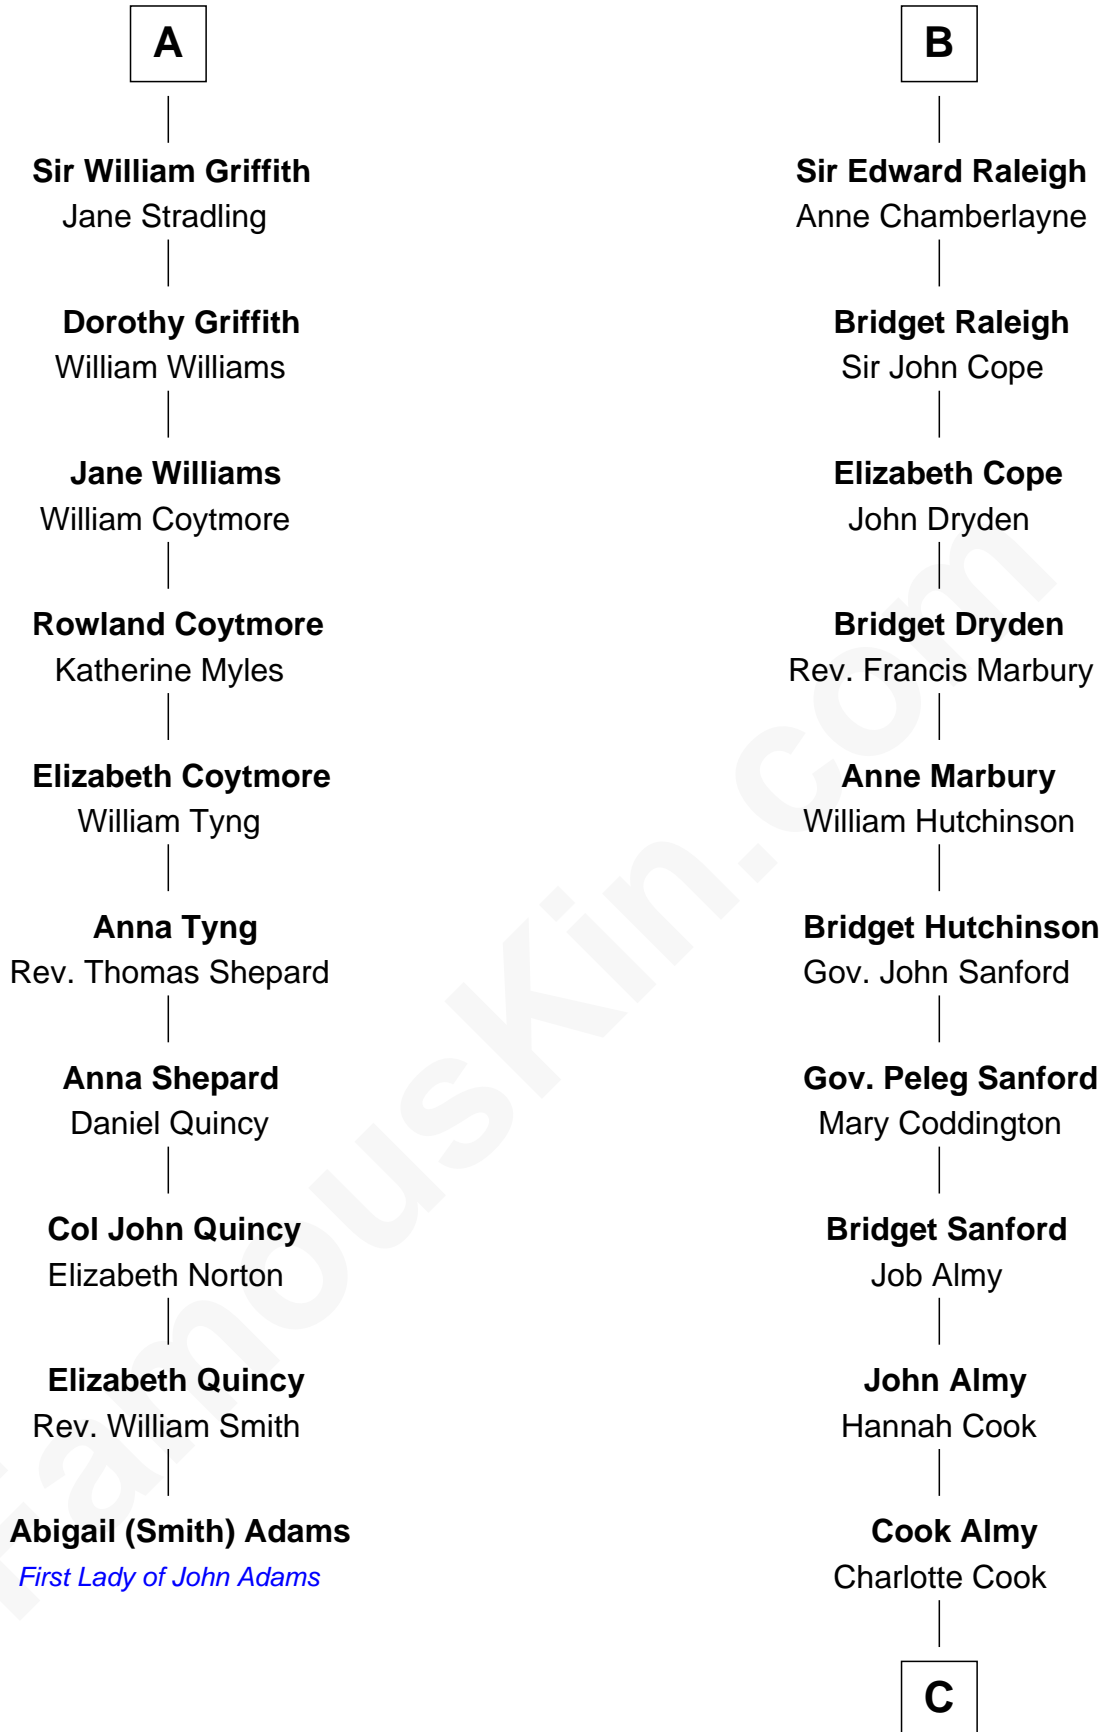

FamousKin.com
Relationship Chart of
Abigail (Smith) Adams
First Lady of President John Adams

16th cousin 5 times removed of

Marilyn Monroe
Actress, Model, and Singer

C

Samuel Elam Almy

Susan Bateman

Susan Bateman Almy

Charles Adams Gifford

Frederick Almy Gifford

Elizabeth Easton Tennant

Charles Stanley Gifford

Gladys Pearl Monroe

Marilyn Monroe

Actress, Model, and Singer

FamousKin.com