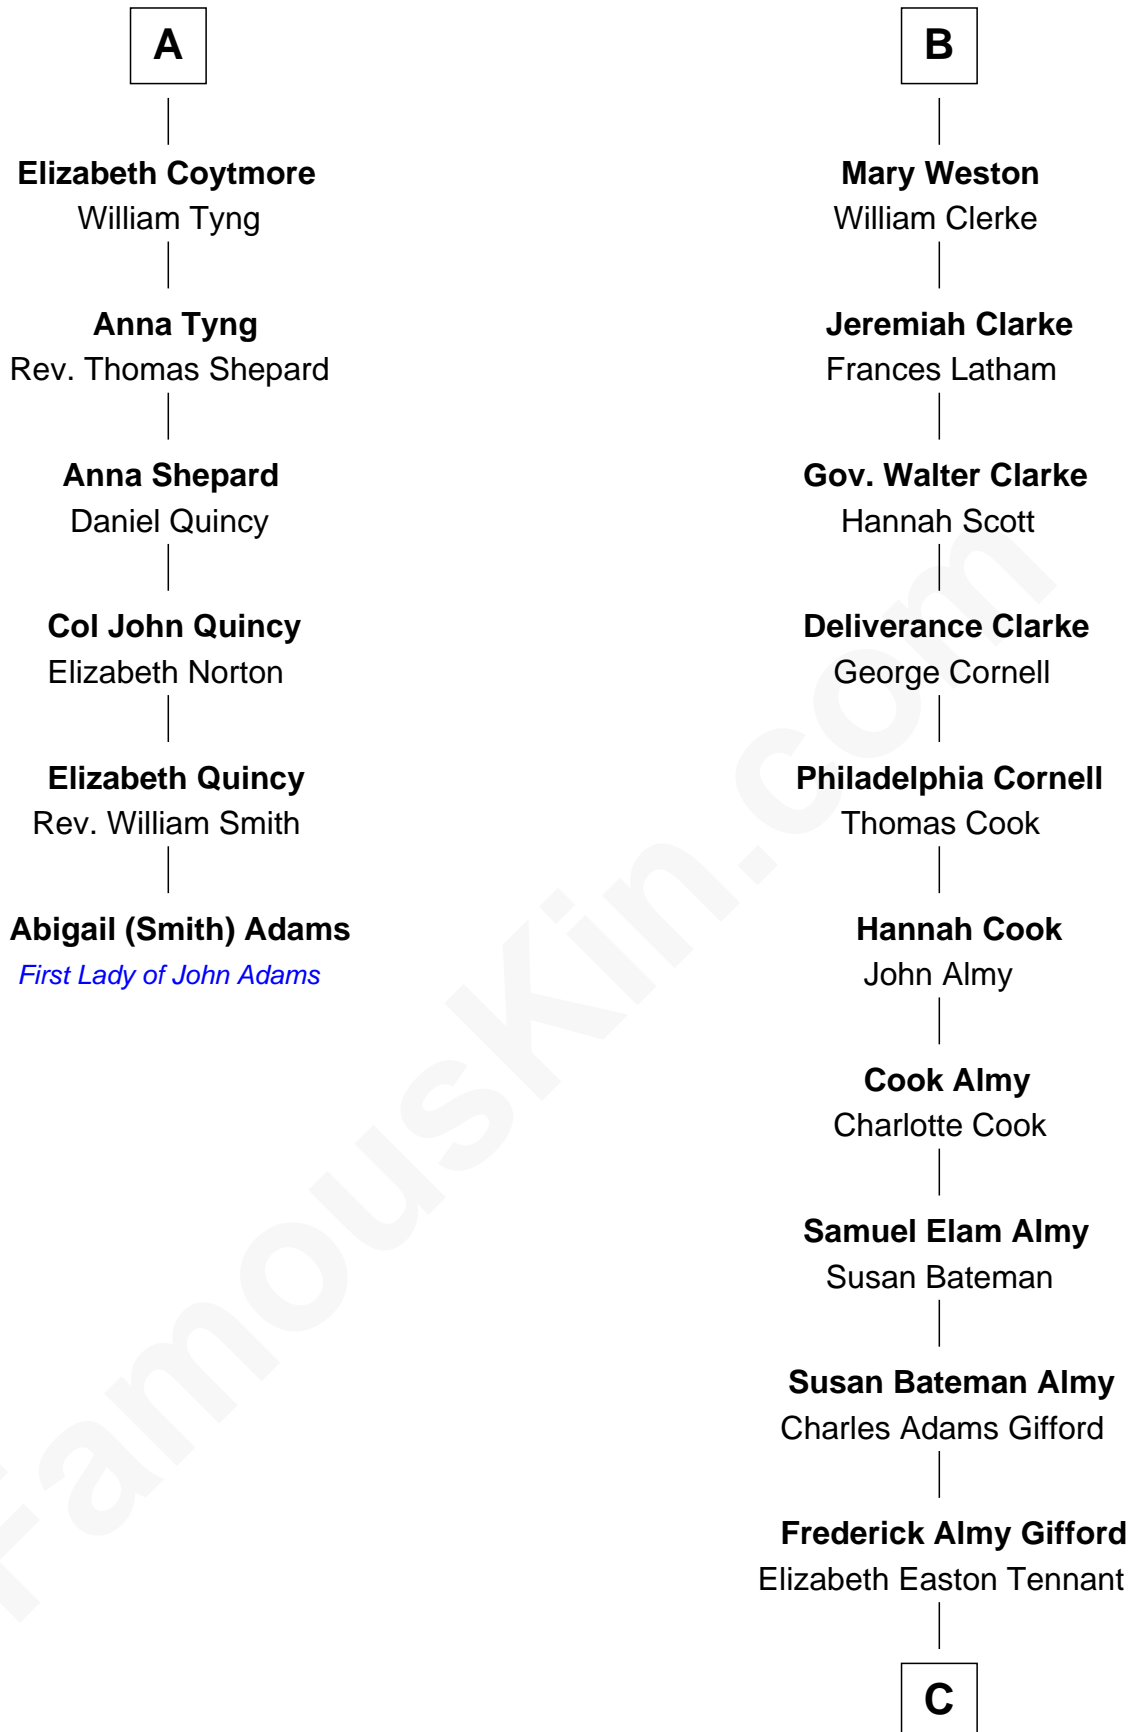

## Relationship Chart of

### Abigail (Smith) Adams

First Lady of President John Adams

12th cousin 6 times removed of

**Marilyn Monroe**

Actress, Model, and Singer

**Sir William Stradling**

Isabel St. Barbe

C

Charles Stanley Gifford

Gladys Pearl Monroe

Marilyn Monroe

*Actress, Model, and Singer*

FamousKin.com