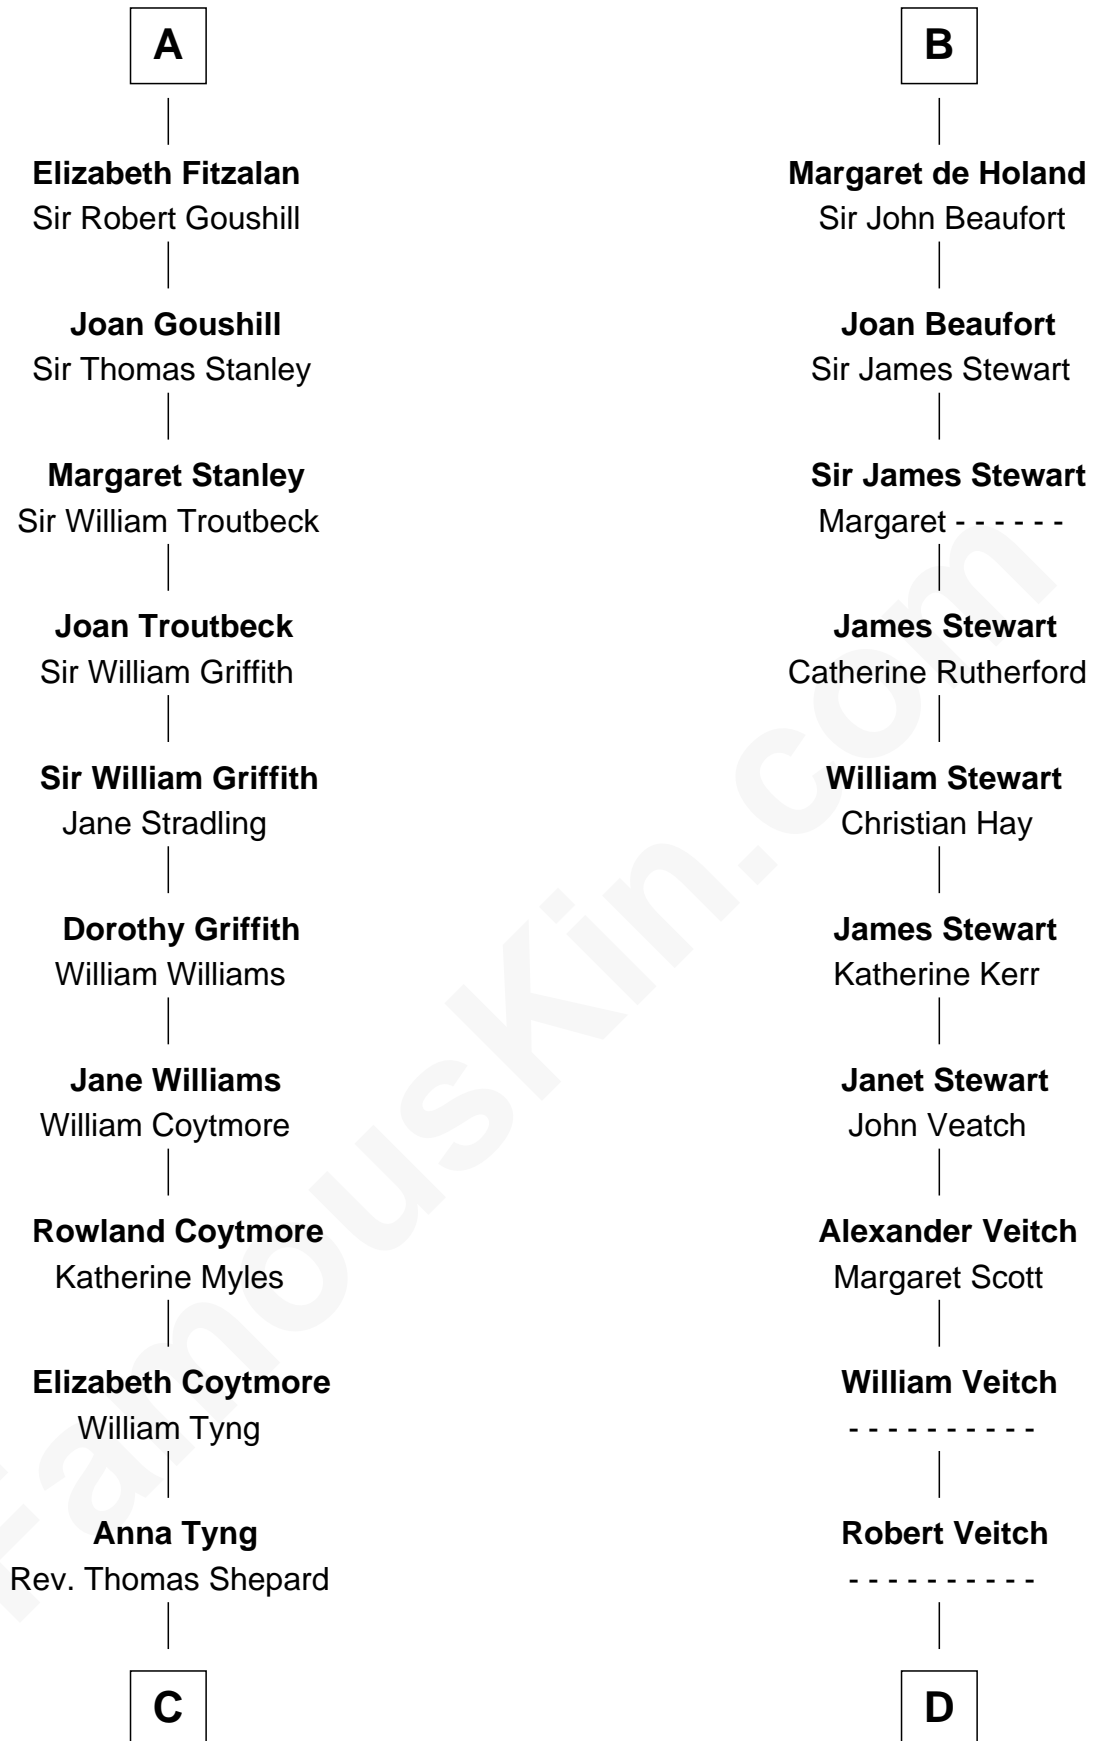

## Relationship Chart of

### Abigail (Smith) Adams

First Lady of President John Adams

20th cousin 1 time removed of

### Noel Coward

Playwright, Actor, and Songwriter

**C**

**Anna Shepard**

Daniel Quincy

**Col John Quincy**

Elizabeth Norton

**Elizabeth Quincy**