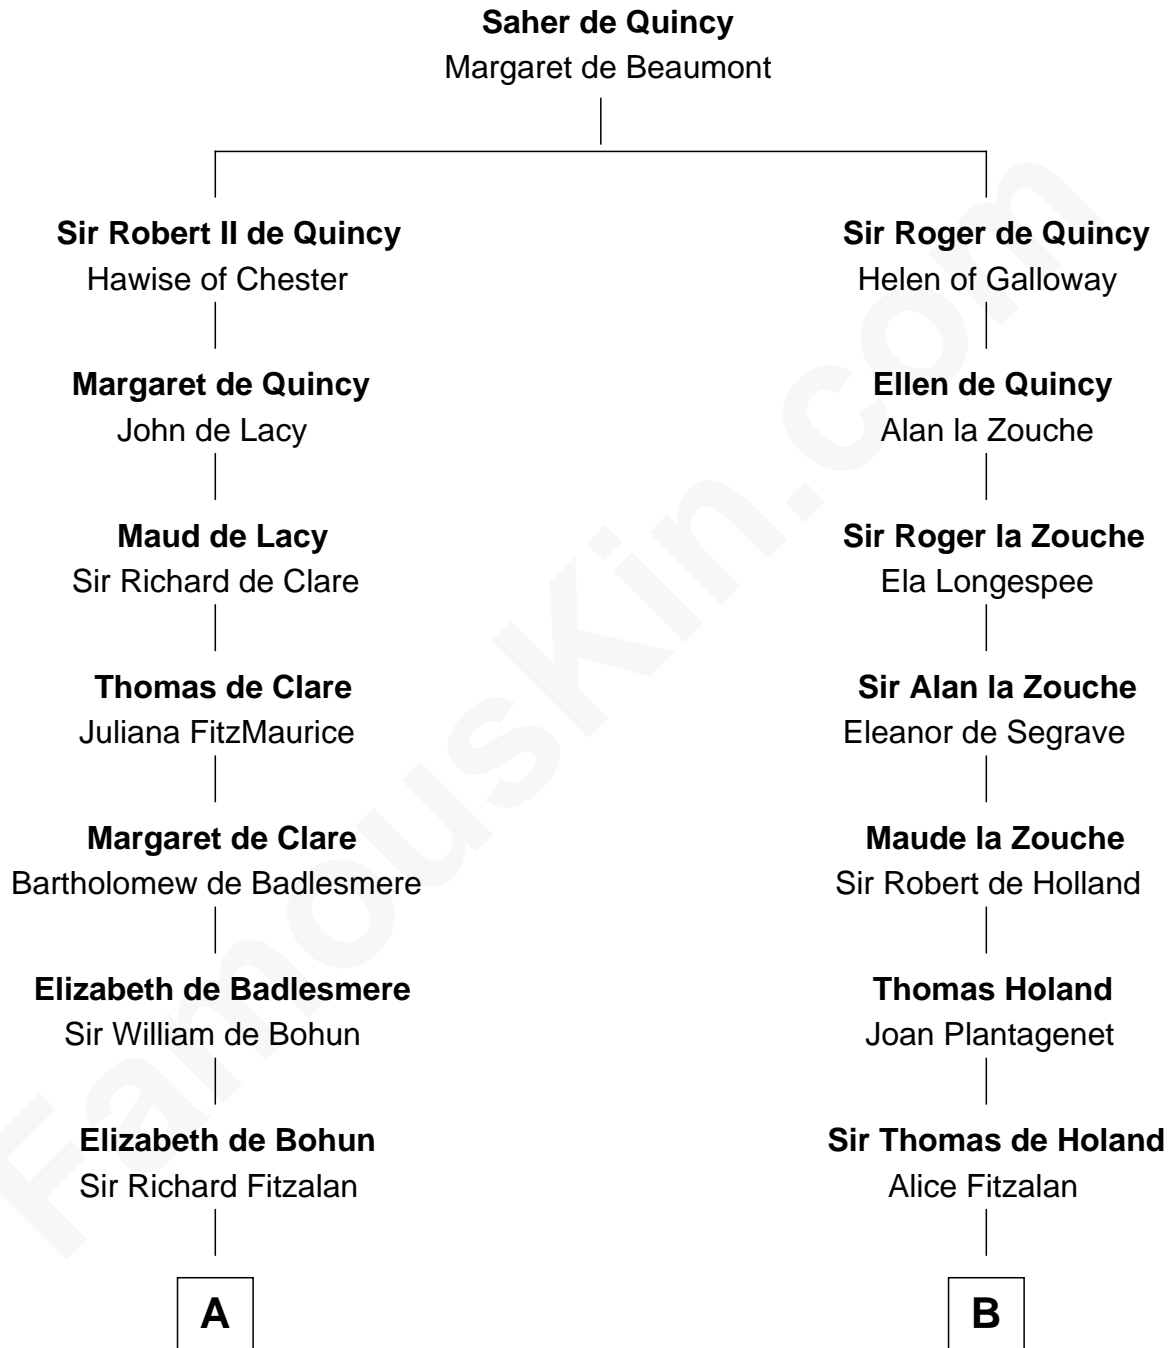

FamousKin.com

Relationship Chart of

Abigail (Smith) Adams

First Lady of President John Adams

20th cousin 1 time removed of

Noel Coward

Playwright, Actor, and Songwriter