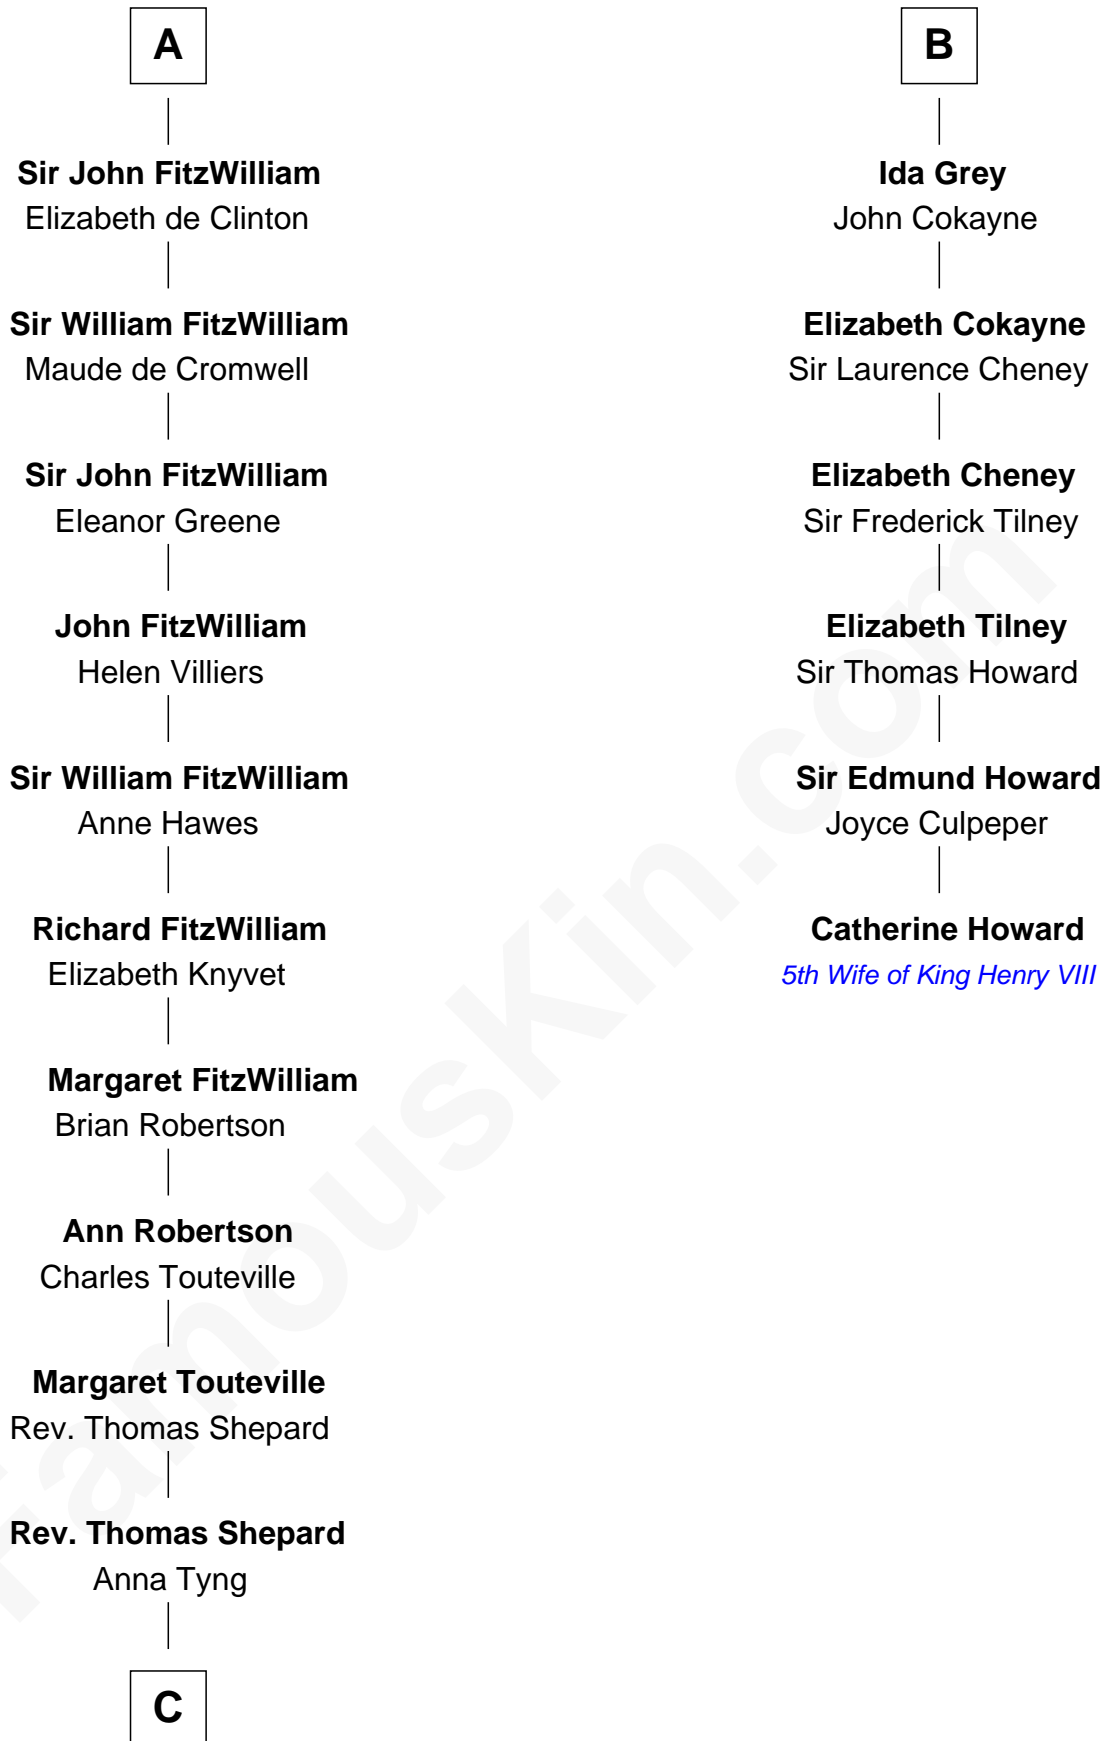

## Relationship Chart of

### Abigail (Smith) Adams

First Lady of President John Adams

12th cousin 8 times removed of

**Catherine Howard**

5th Wife of King Henry VIII

**C**

—  
**Anna Shepard**

Daniel Quincy