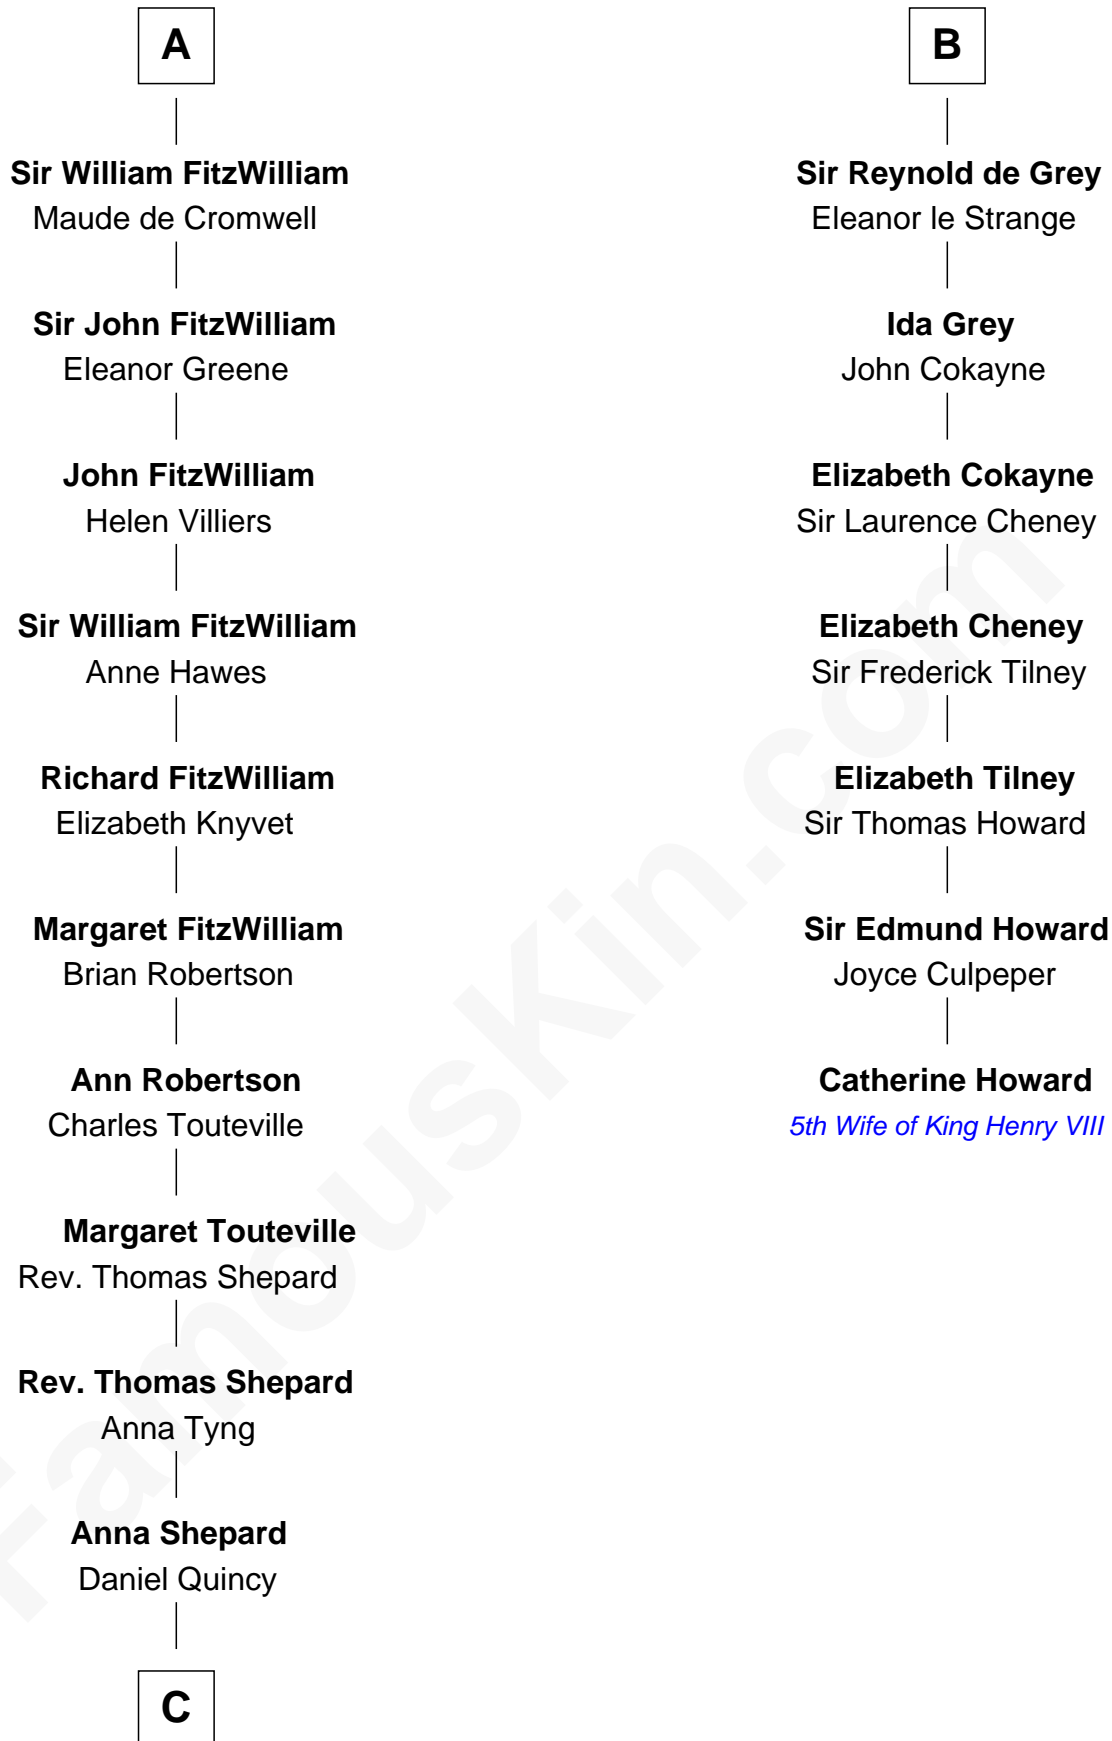

FamousKin.com

Relationship Chart of

Abigail (Smith) Adams

First Lady of President John Adams

13th cousin 6 times removed of

Catherine Howard

5th Wife of King Henry VIII

C