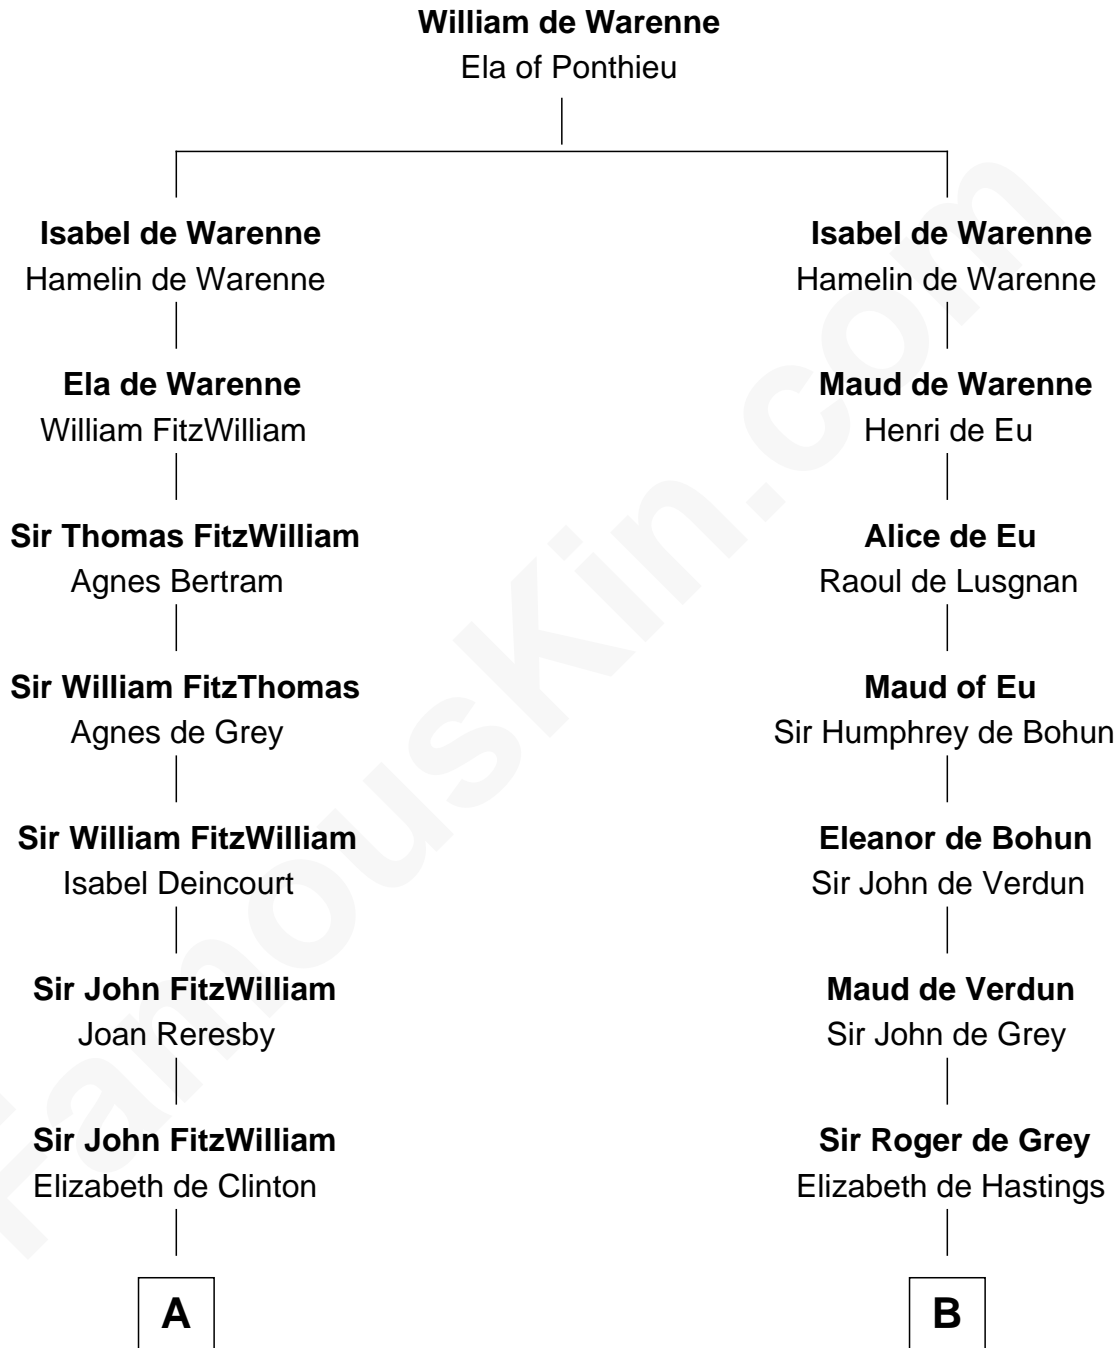

FamousKin.com

Relationship Chart of

Abigail (Smith) Adams

First Lady of President John Adams

13th cousin 6 times removed of

Catherine Howard

5th Wife of King Henry VIII

C

Col John Quincy
Elizabeth Norton

Elizabeth Quincy
Rev. William Smith

Abigail (Smith) Adams
First Lady of John Adams

FamousKin.com