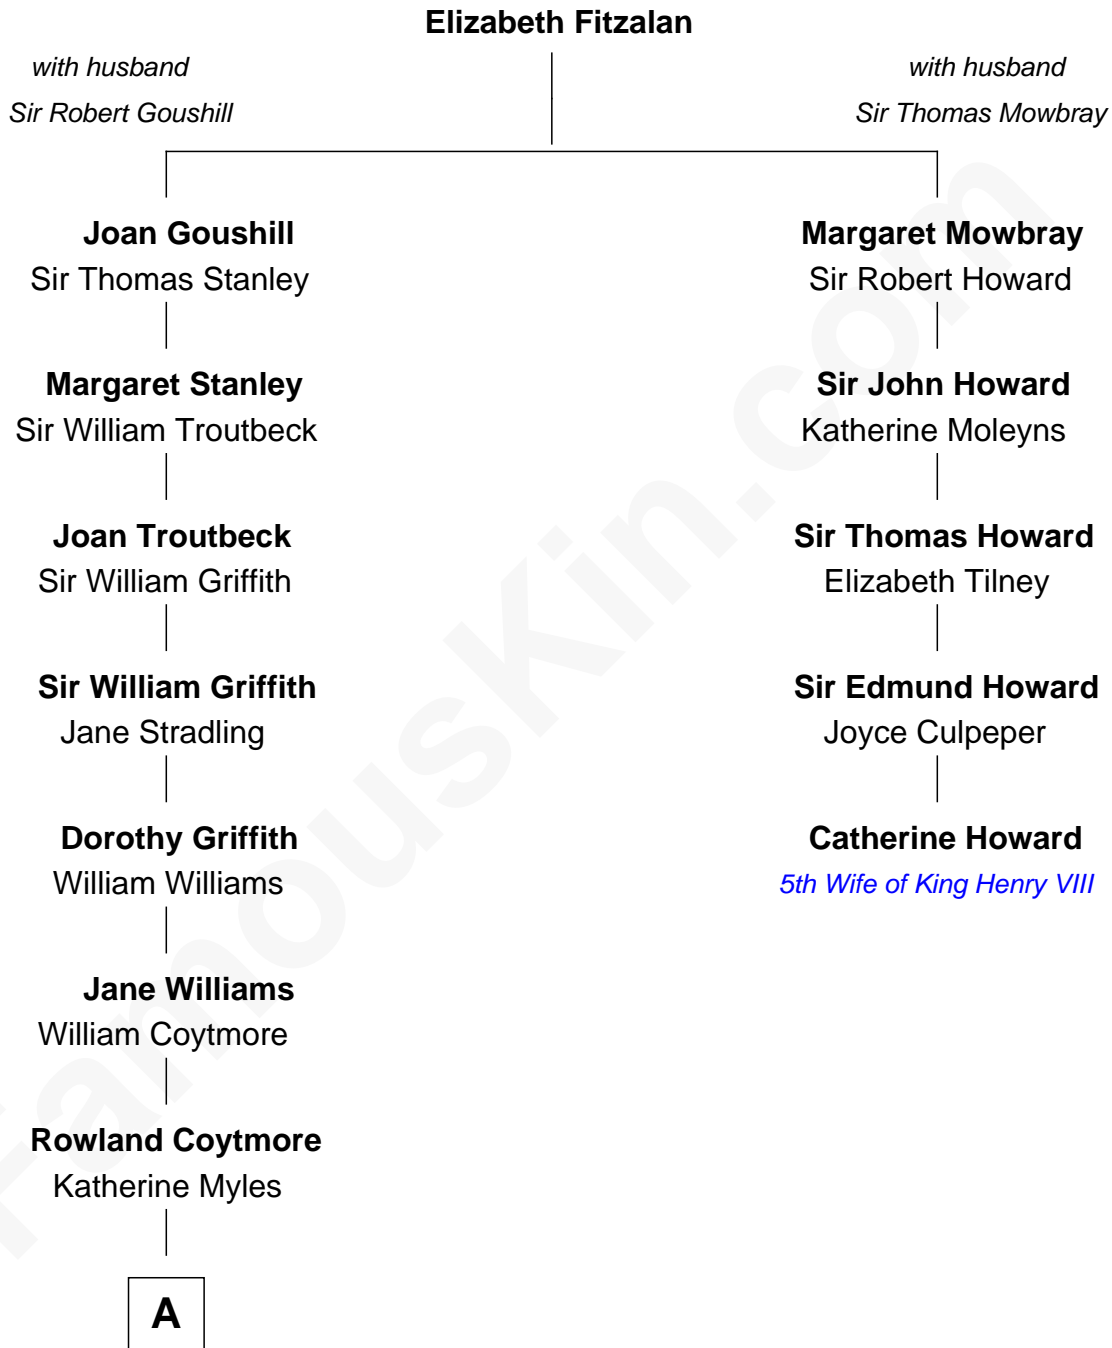

FamousKin.com

Relationship Chart of

Abigail (Smith) Adams

First Lady of President John Adams

4th cousin 8 times removed of

Catherine Howard

5th Wife of King Henry VIII

A