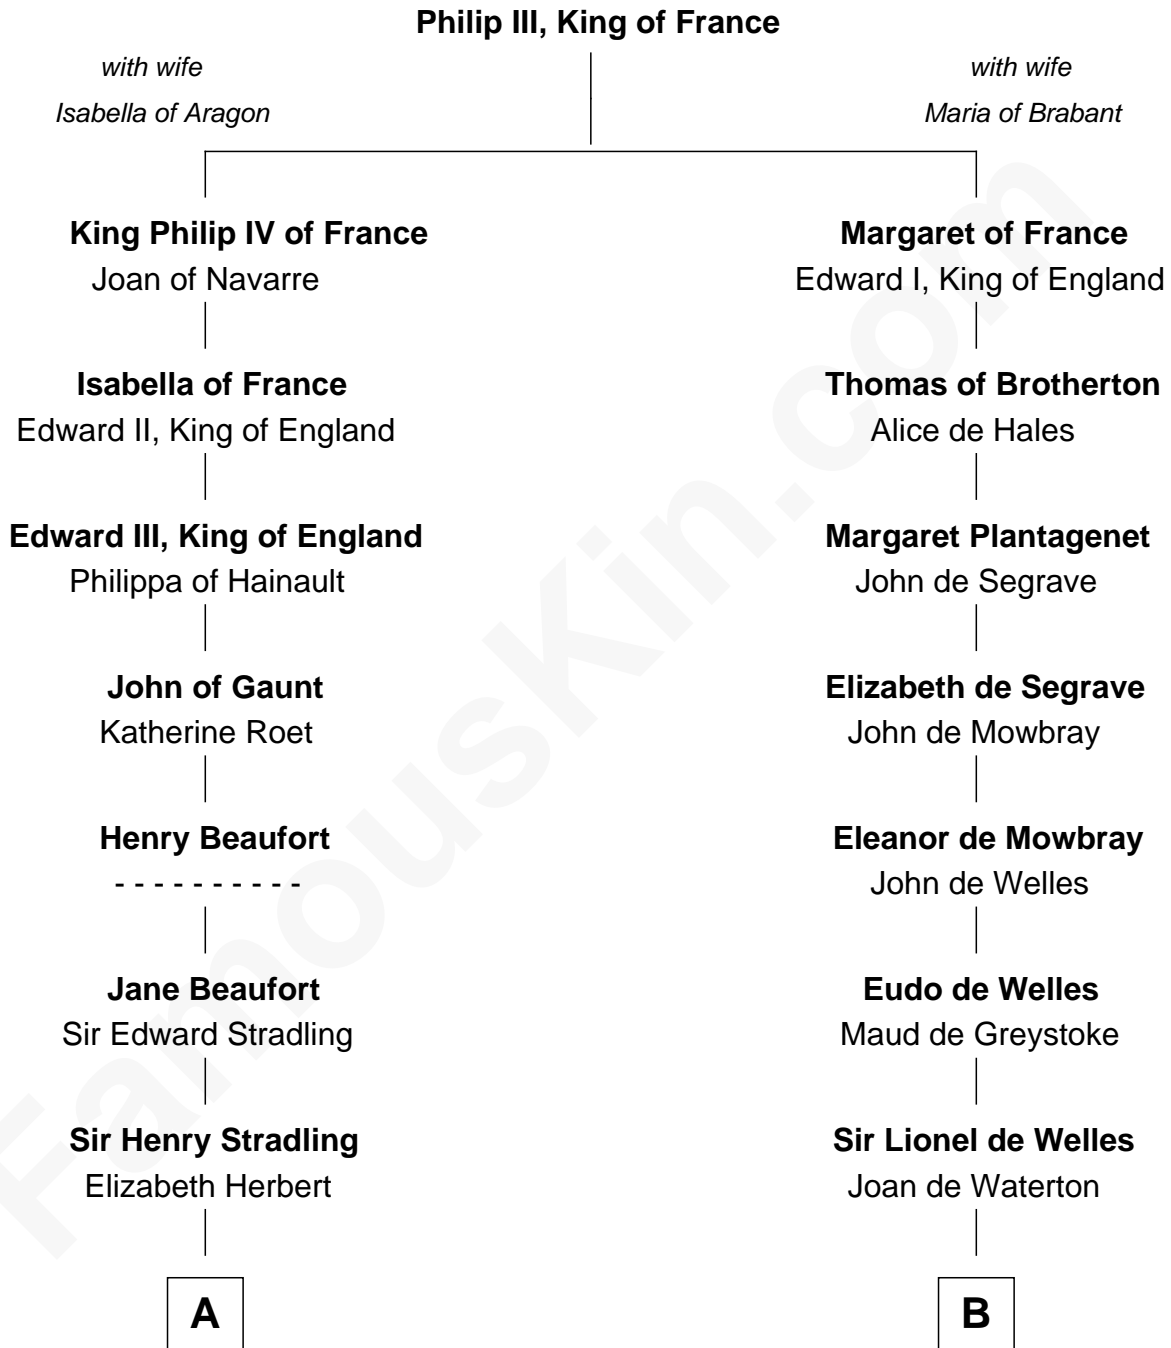

# FamousKin.com Relationship Chart of

**Abigail (Smith) Adams**

*First Lady of President John Adams*

17th cousin 2 times removed of

**Ralph Waldo Emerson**

*American Poet*

**C**

Rev. William Emerson