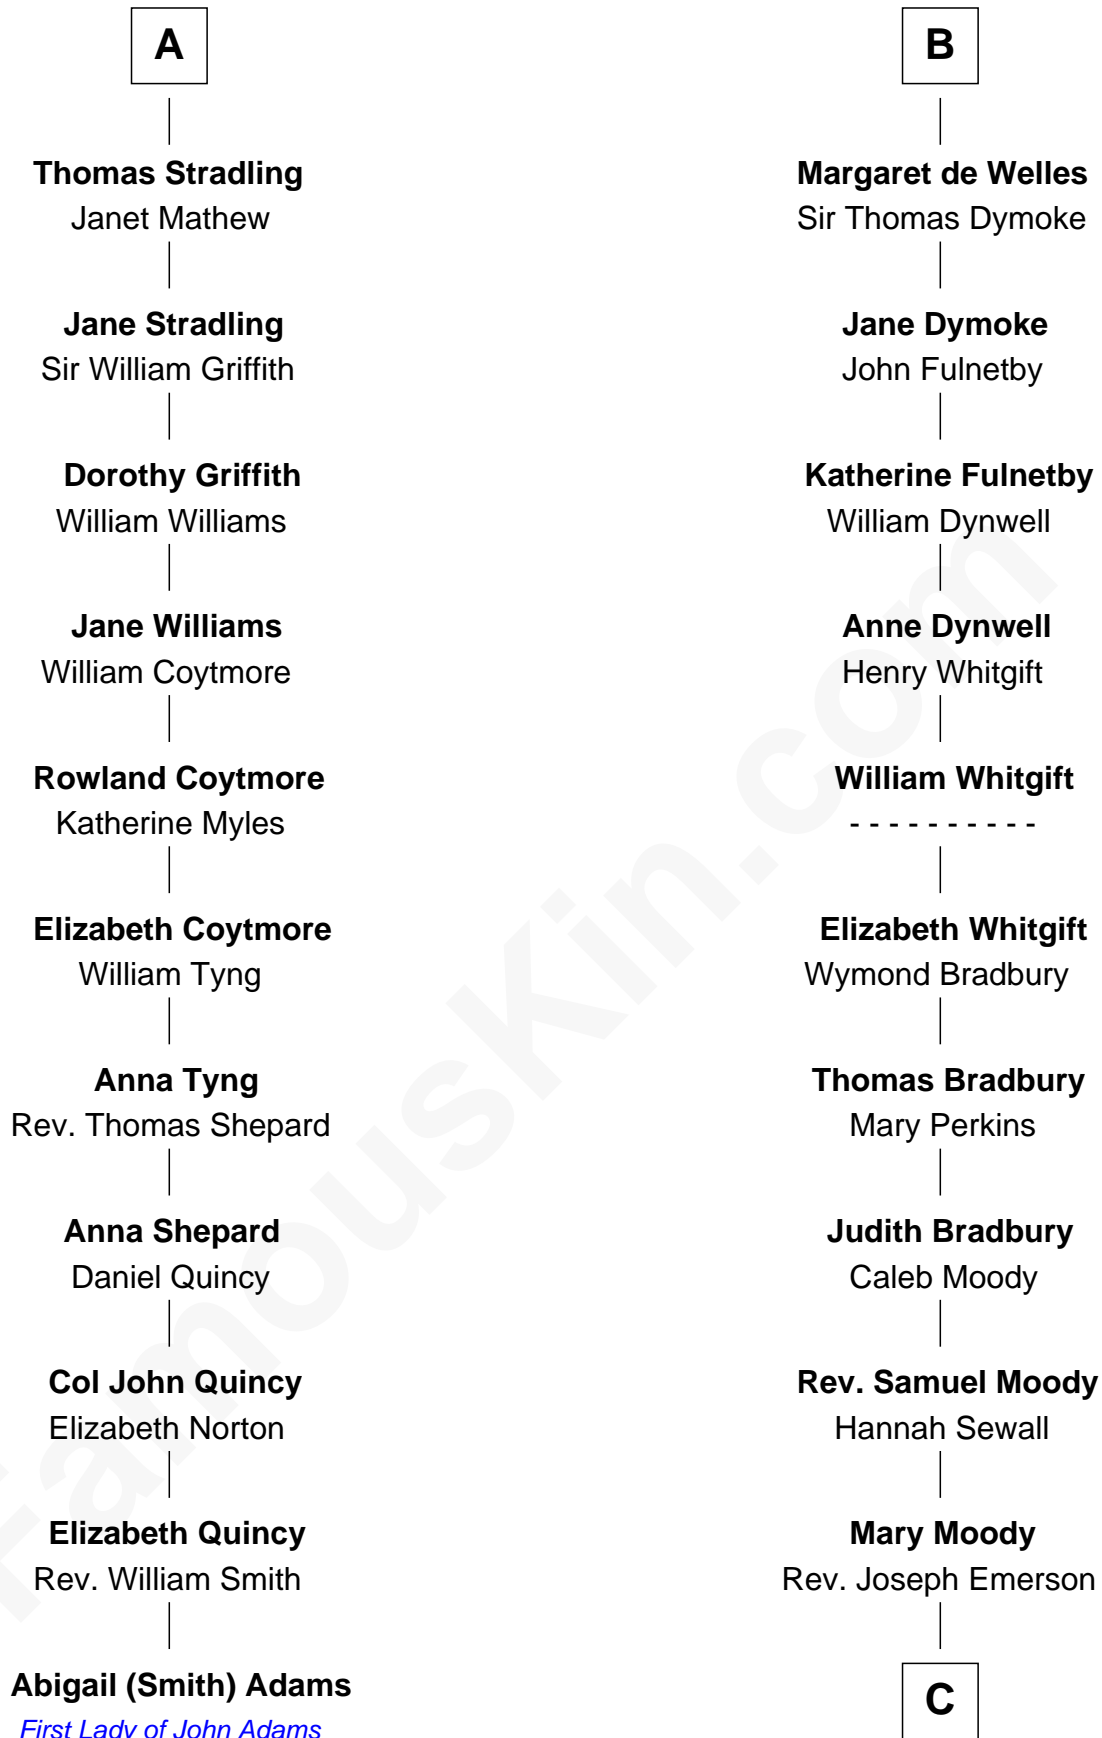

# FamousKin.com Relationship Chart of

**Abigail (Smith) Adams**

*First Lady of President John Adams*

17th cousin 2 times removed of

**Ralph Waldo Emerson**

*American Poet*

**C**

Rev. William Emerson