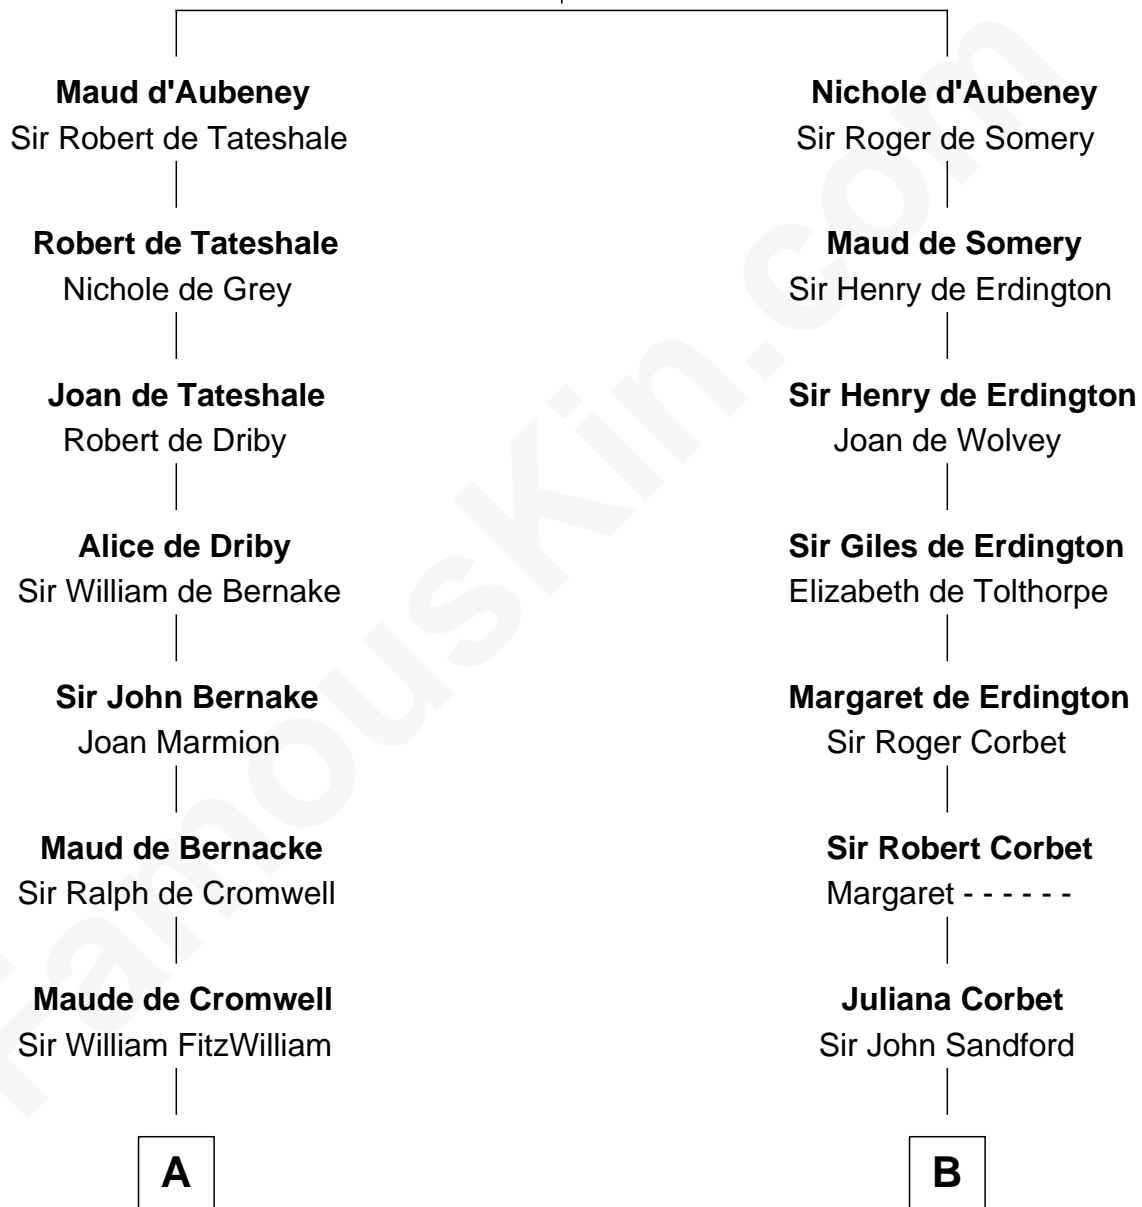

FamousKin.com

Relationship Chart of

Abigail (Smith) Adams

First Lady of President John Adams

18th cousin 3 times removed of

Admiral Richard Byrd

Polar Explorer

William d'Aubenev

Mabel of Chester

C

Elizabeth Quincy
Rev. William Smith

Abigail (Smith) Adams
First Lady of John Adams

D

Evelyn Taylor Byrd
Benjamin Harrison

Anne Harrison
Richard Evelyn Byrd

Col. William Byrd
Jane Meriwether Rivers

Richard Evelyn Byrd
Eleanor Bolling Flood

Admiral Richard Byrd
Polar Explorer