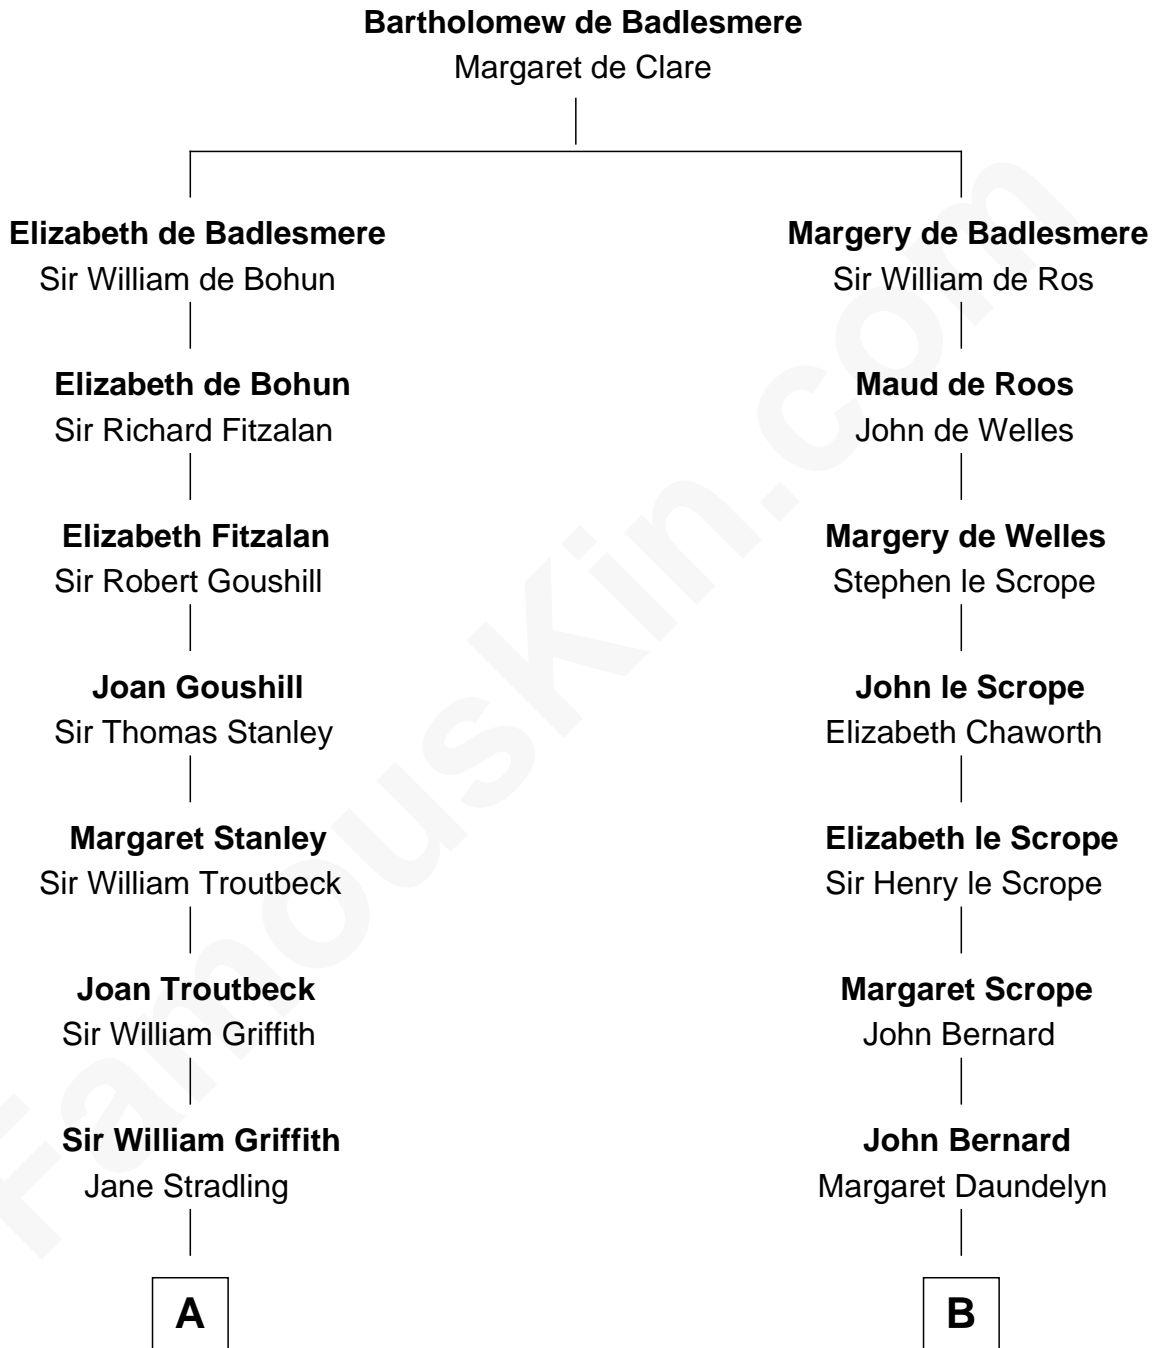

## Relationship Chart of

**Abigail (Smith) Adams**

*First Lady of President John Adams*

15th cousin 3 times removed of

**Admiral Richard Byrd**

*Polar Explorer*

**C**

**Richard Evelyn Byrd**  
Eleanor Bolling Flood

**Admiral Richard Byrd**  
*Polar Explorer*

FamousKin.com