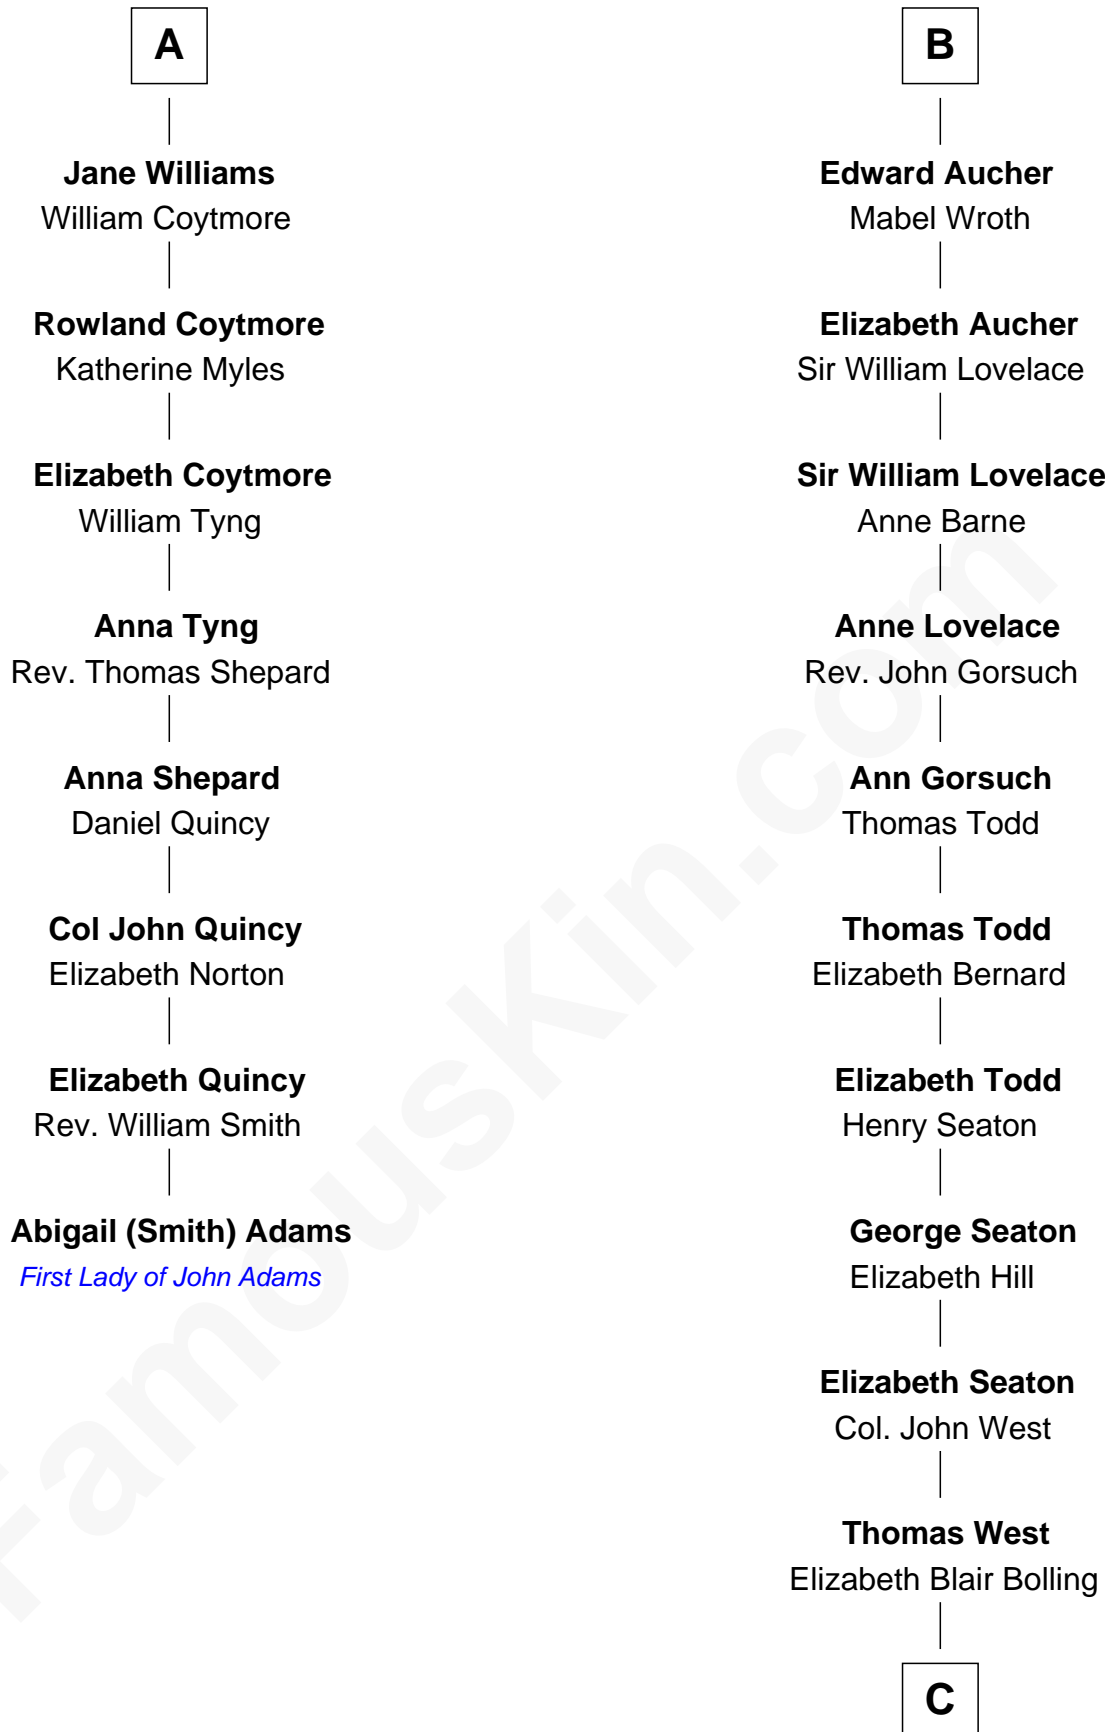

FamousKin.com
Relationship Chart of
Abigail (Smith) Adams
First Lady of President John Adams

14th cousin 7 times removed of
Admiral Richard Byrd
Polar Explorer

C

Eliza Bolling West
Dr. Joel Walker Flood

Col. Henry De La Warr Flood
Mary Elizabeth Trent

Joel Walker Flood
Ella Faulkner

Eleanor Bolling Flood
Richard Evelyn Byrd

Admiral Richard Byrd
Polar Explorer

FamousKin.com