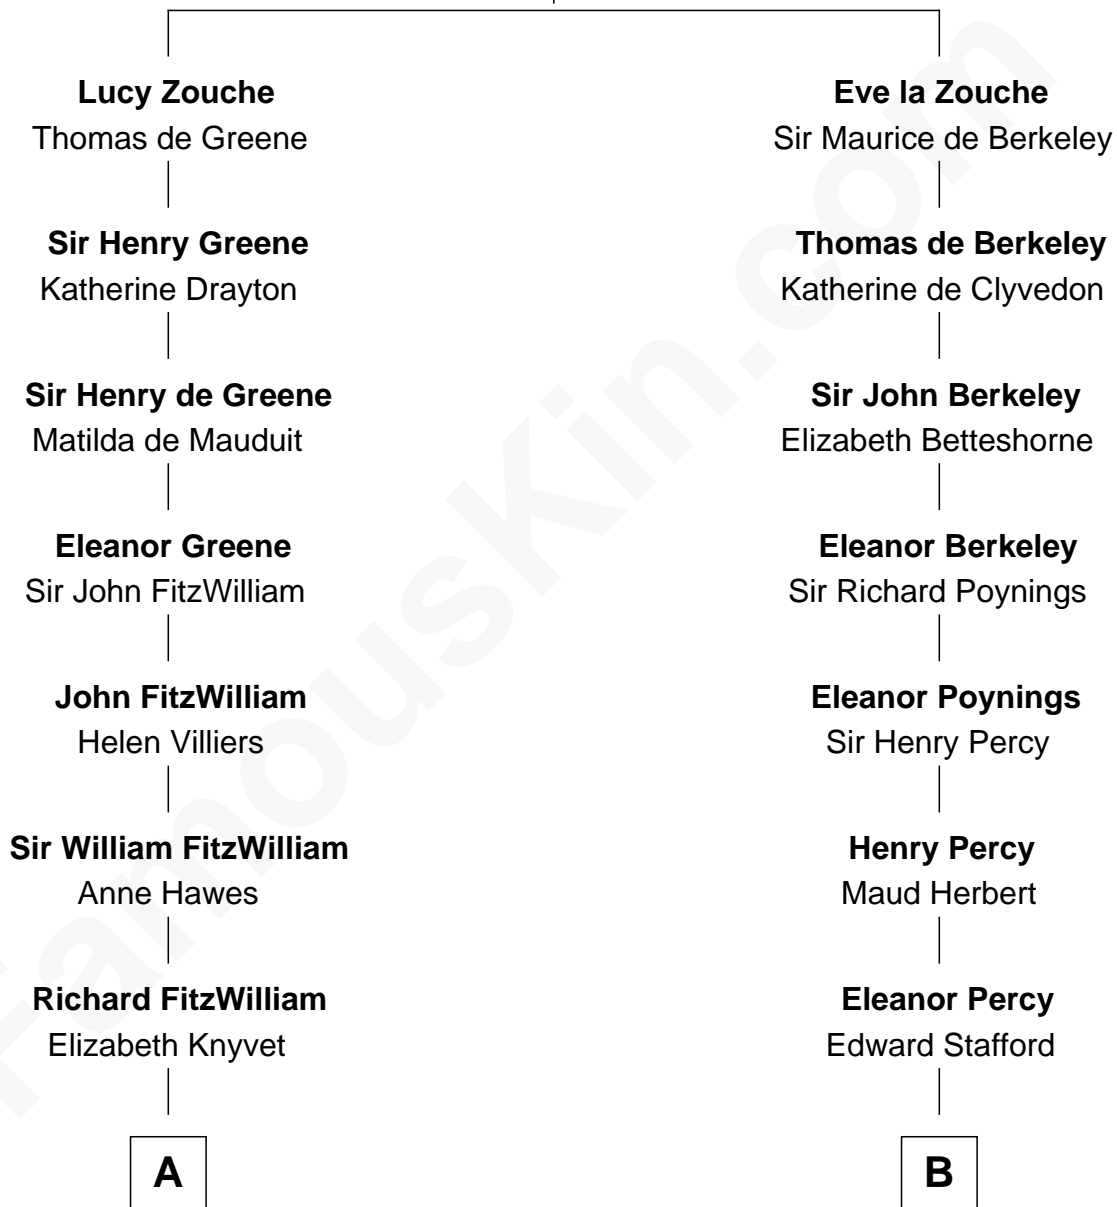

## Relationship Chart of

**Abigail (Smith) Adams**

*First Lady of President John Adams*

14th cousin 6 times removed of

**Admiral Richard Byrd**

*Polar Explorer*

**Eudo la Zouche**  
Milicent de Cantilupe

C

**Richard Evelyn Byrd**

Anne Harrison

**Col. William Byrd**

Jane Meriwether Rivers

**Richard Evelyn Byrd**

Eleanor Bolling Flood

**Admiral Richard Byrd**

*Polar Explorer*