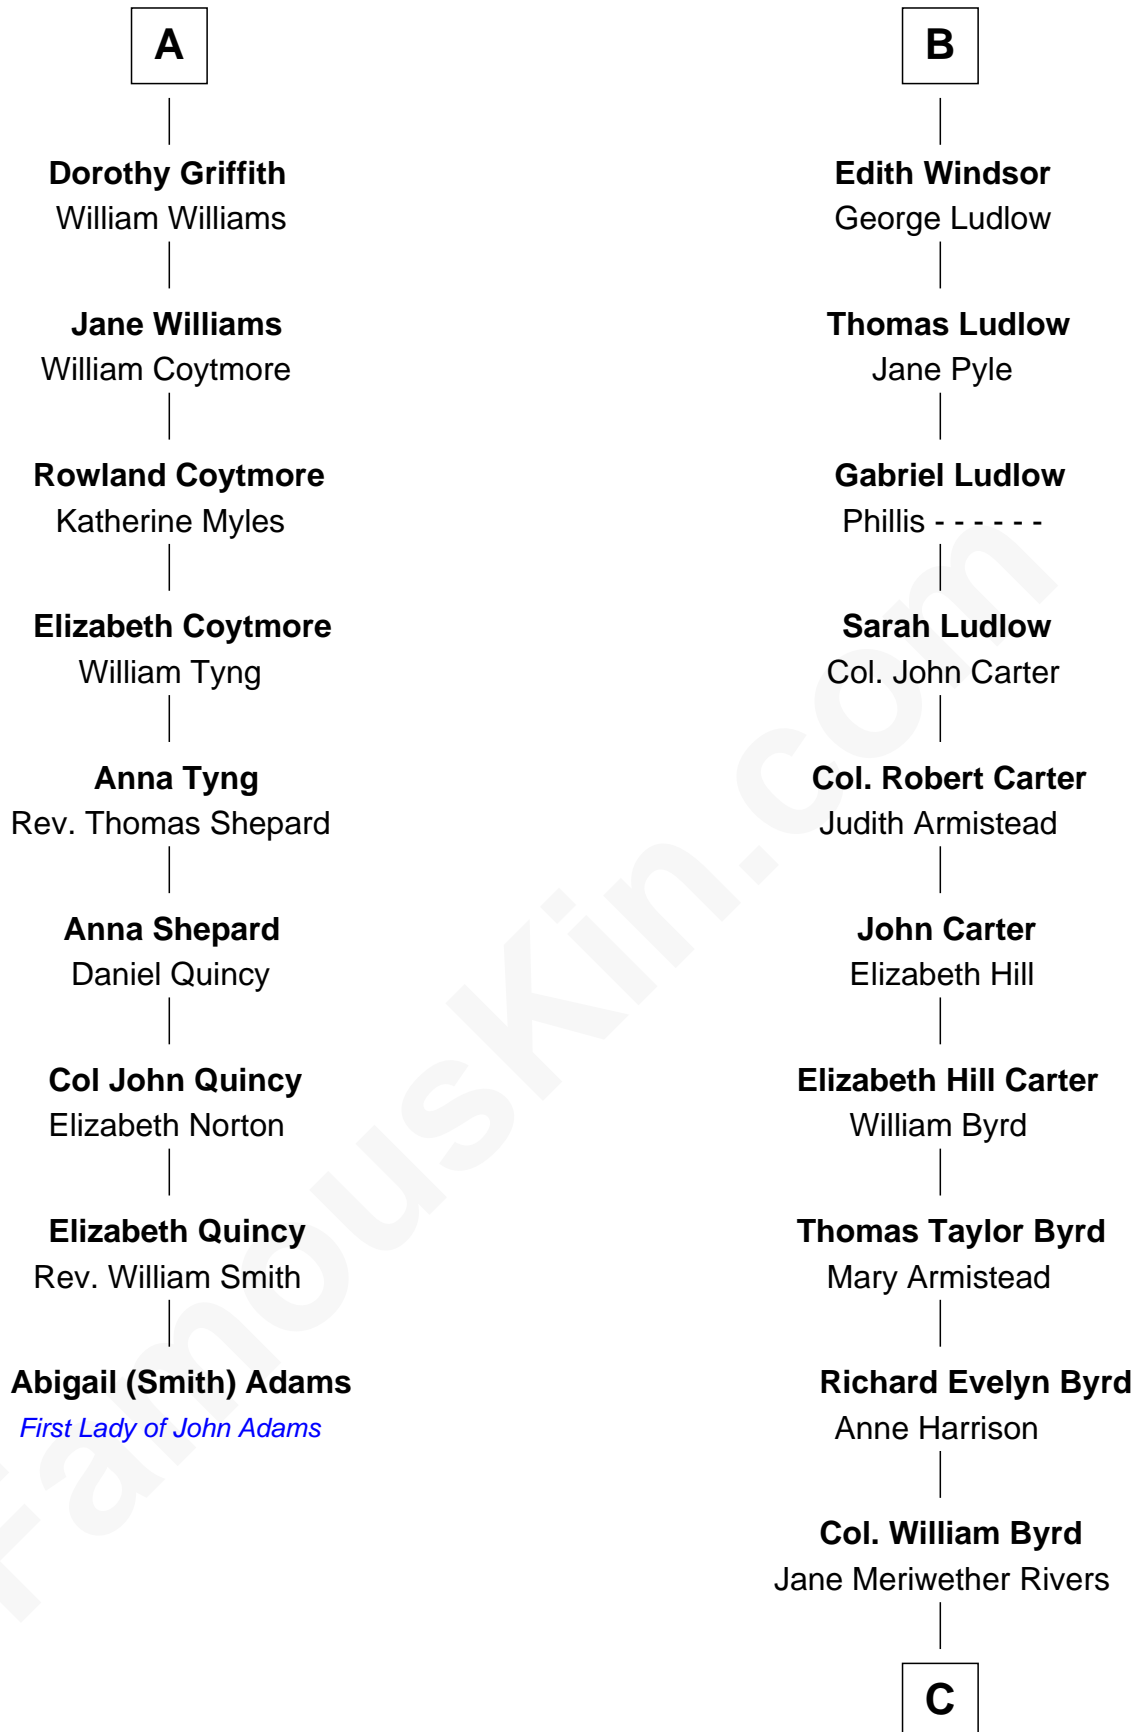

## Relationship Chart of

**Abigail (Smith) Adams**

*First Lady of President John Adams*

15th cousin 3 times removed of

**Admiral Richard Byrd**

*Polar Explorer*

**Humphrey de Bohun**

Elizabeth Plantagenet

**Sir William de Bohun**  
Elizabeth de Badlesmere

**Elizabeth de Bohun**  
Sir Richard Fitzalan

**Elizabeth Fitzalan**  
Sir Robert Goushill

**Joan Goushill**  
Sir Thomas Stanley

**Margaret Stanley**  
Sir William Troutbeck

**Joan Troutbeck**  
Sir William Griffith

**Sir William Griffith**  
Jane Stradling

**A**

**Margaret de Bohun**  
Sir Hugh de Courtnay

**Elizabeth de Courtnay**  
Sir Andrew Luttrell

**Sir Hugh Luttrell**  
Catherine de Beaumont

**Elizabeth Luttrell**  
John Stratton

**Elizabeth Stratton**  
John Andrews

**Elizabeth Andrews**  
Sir Thomas de Windsor

**Sir Andrews de Windsor**  
Elizabeth Blount

**B**

**C**

**Richard Evelyn Byrd**  
Eleanor Bolling Flood