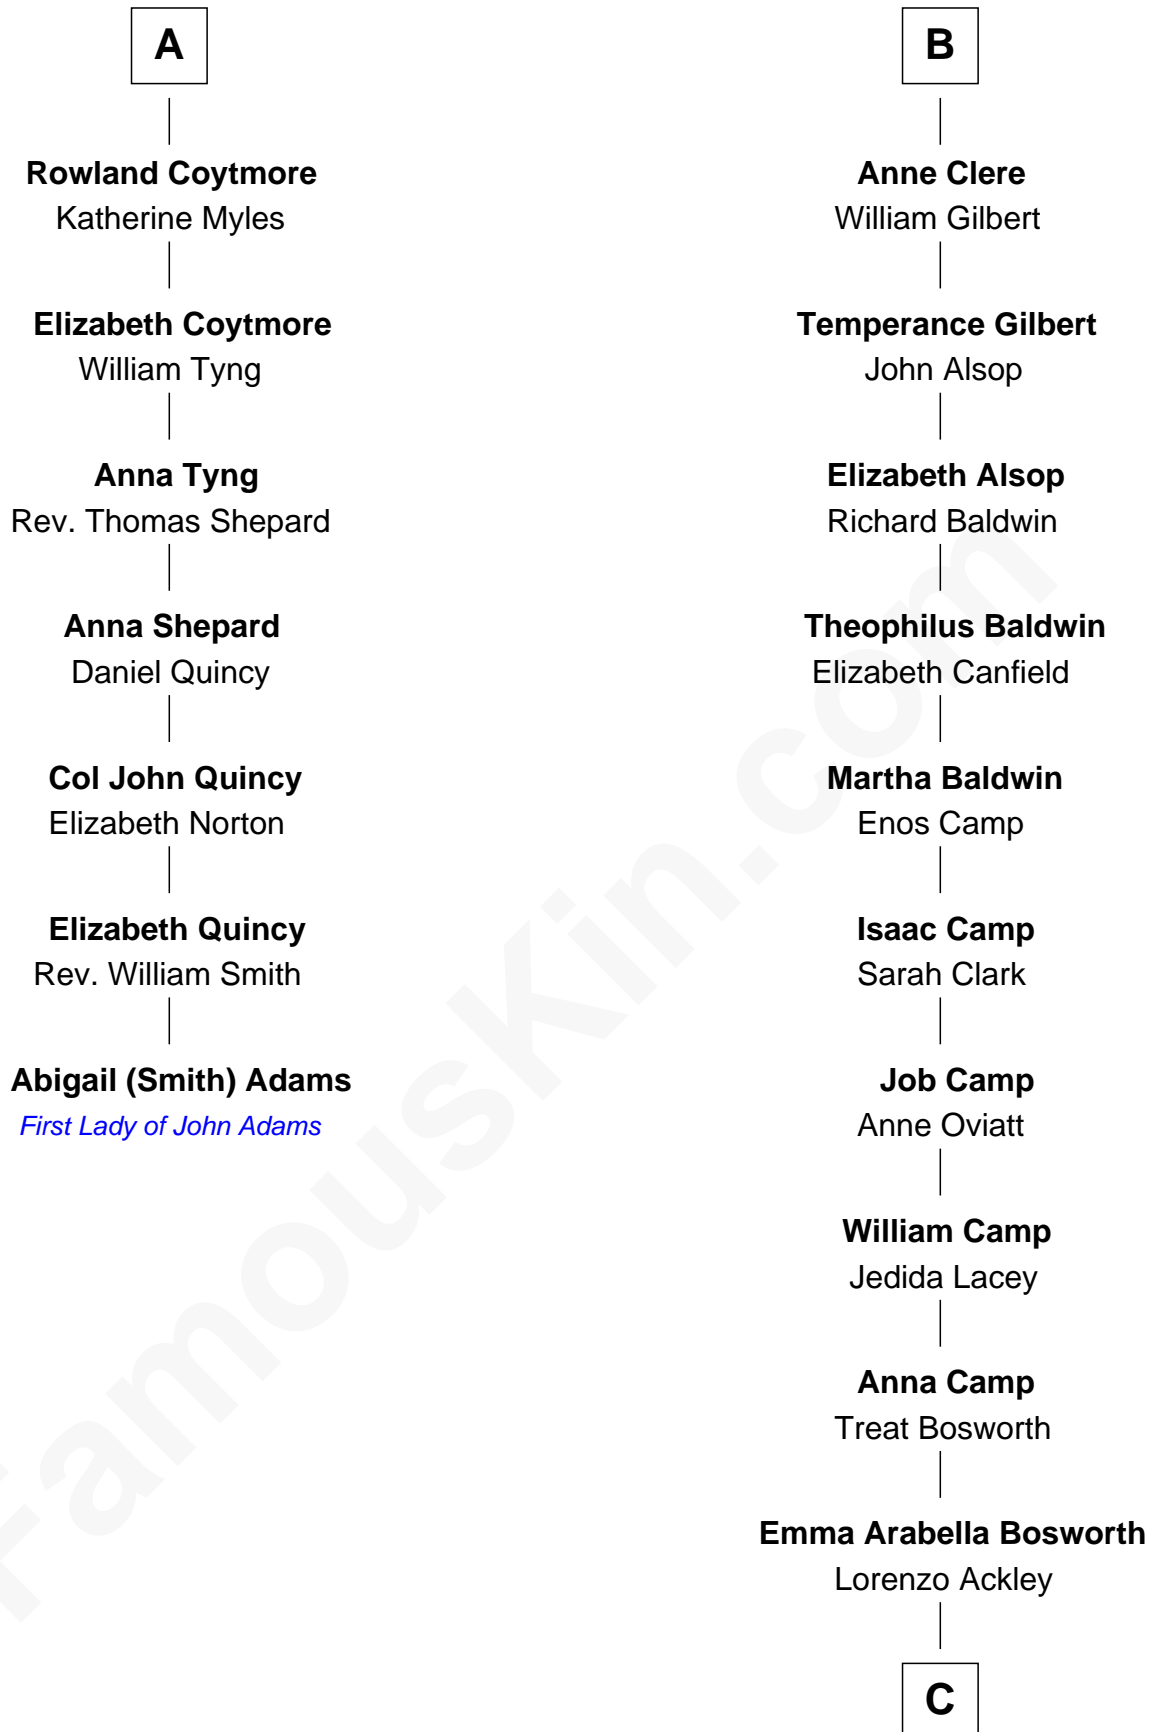

FamousKin.com

Relationship Chart of

Abigail (Smith) Adams

First Lady of President John Adams

13th cousin 8 times removed of

Sydney Biddle Barrows

Mayflower Madam

Sir Richard Fitzalan

Elizabeth de Bohun

C

Helen Eva Ackley
William Gildersleeve Parke

Elizabeth Parke
Percy Ballantine

John Boyd Ballantine
Anne L. Crawford

Jeannette Ballantine
Donald Byers Barrows

Sydney Biddle Barrows
Mayflower Madam