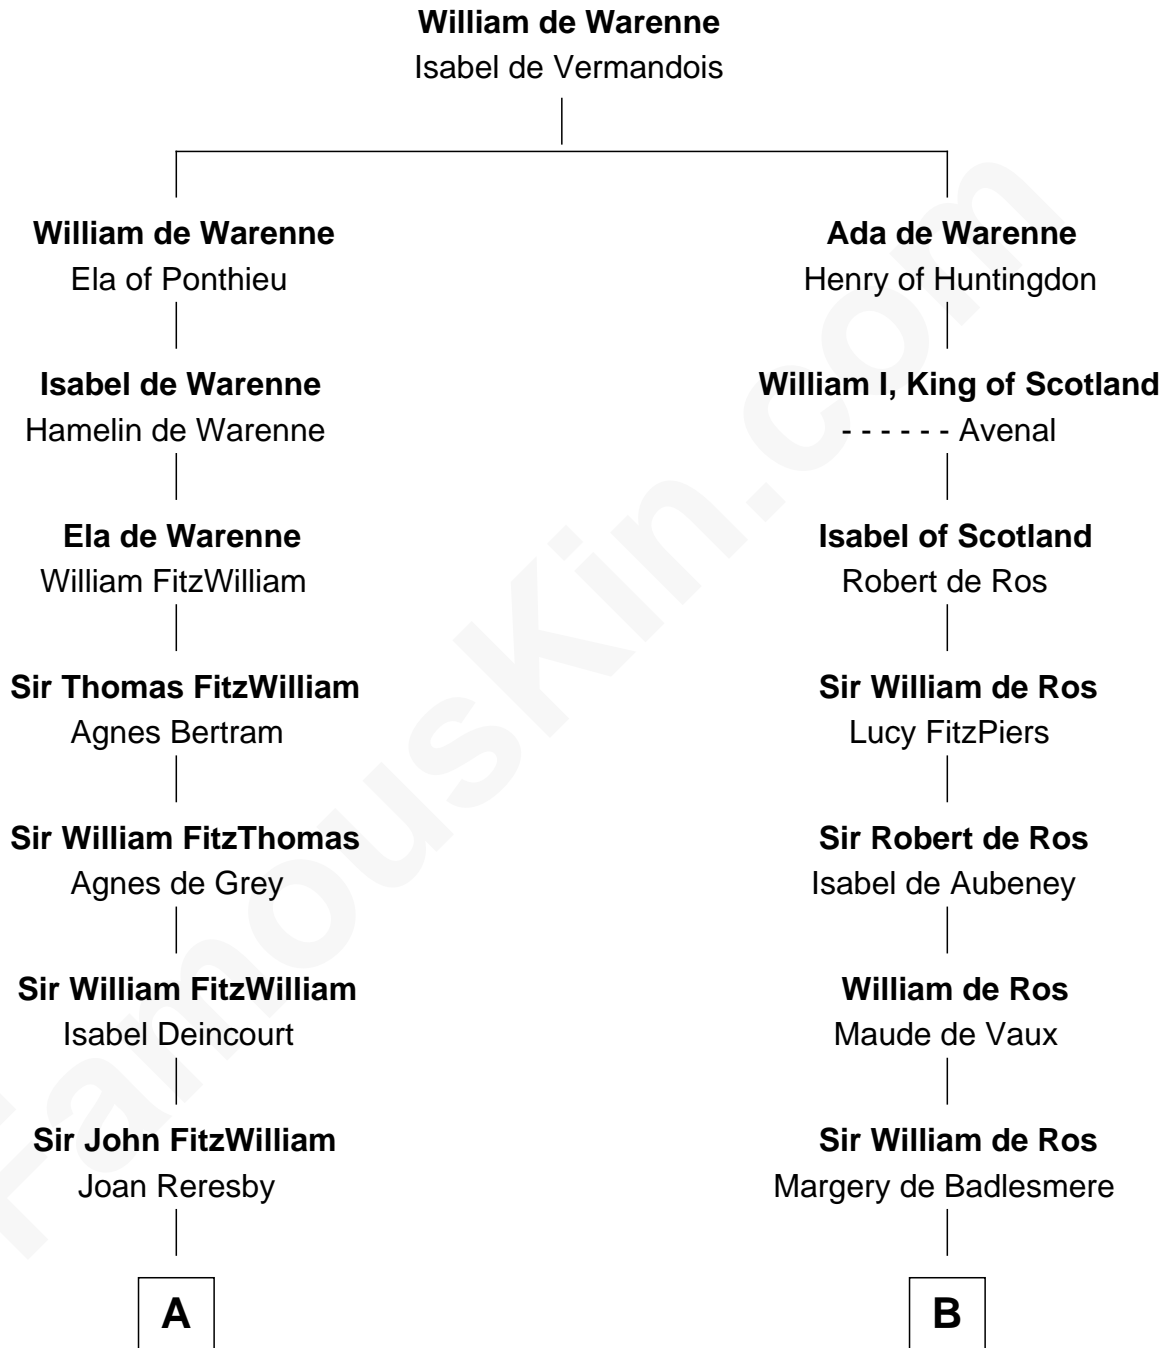

## Relationship Chart of

### Abigail (Smith) Adams

First Lady of President John Adams

20th cousin of

### Robert Treat Paine

Signer of the Declaration of Independence

**C**

**Anna Shepard**

Daniel Quincy

**Col John Quincy**

Elizabeth Norton

**Elizabeth Quincy**