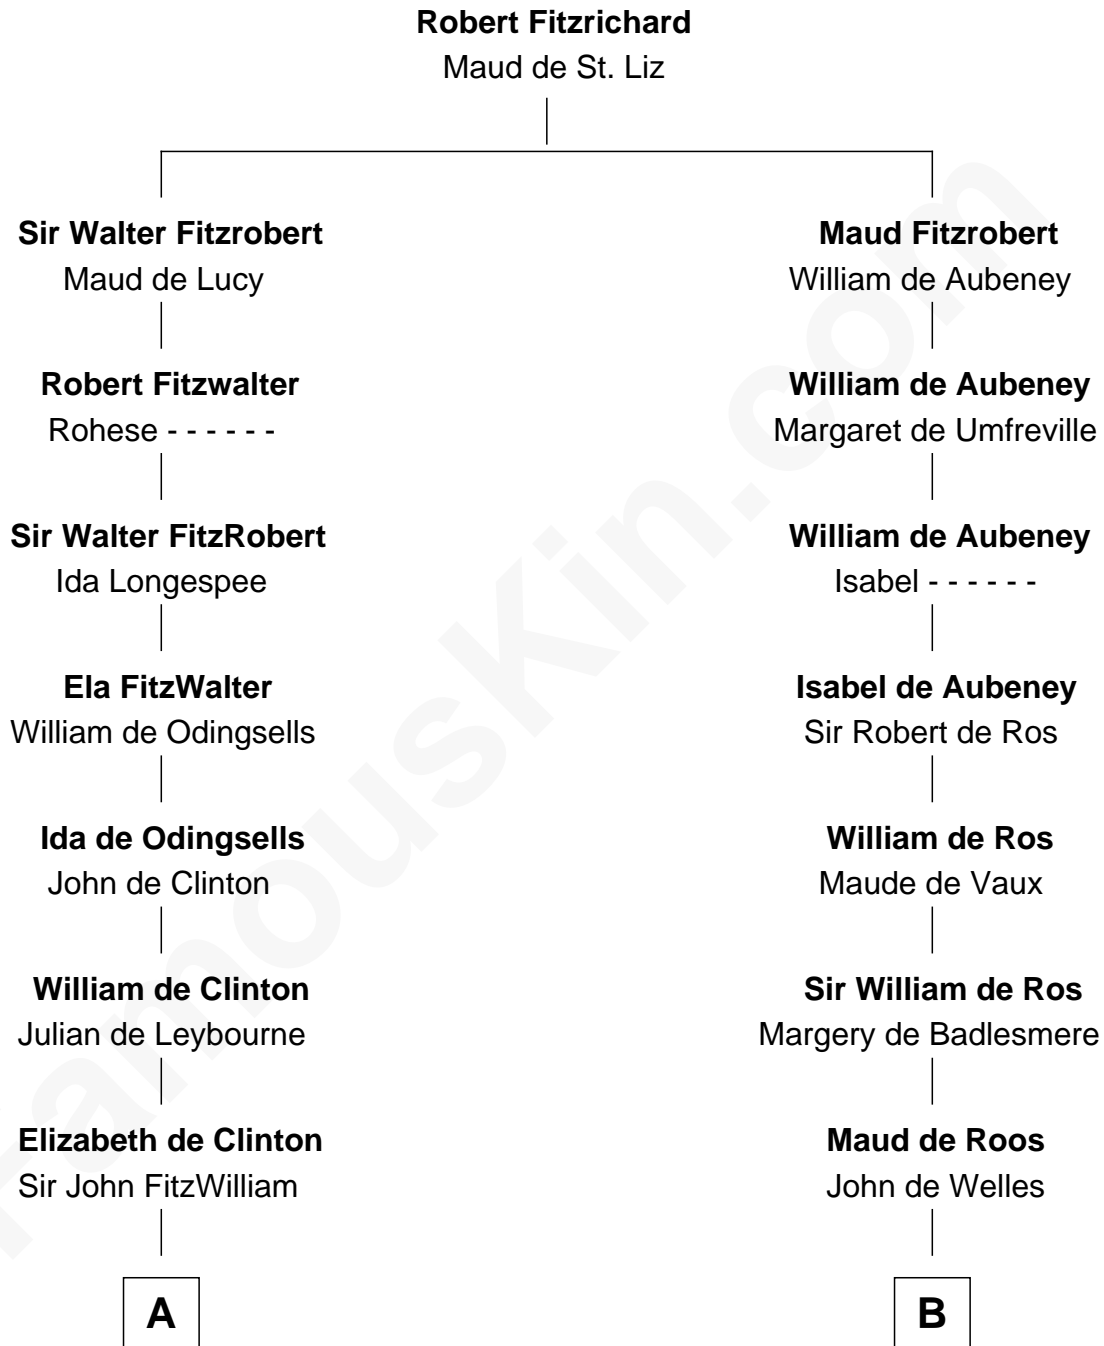

FamousKin.com

Relationship Chart of

Abigail (Smith) Adams

First Lady of President John Adams

19th cousin 1 time removed of

William Floyd

Signer of the Declaration of Independence

C

Col John Quincy
Elizabeth Norton

Elizabeth Quincy
Rev. William Smith

Abigail (Smith) Adams
First Lady of John Adams

D

Sarah Brewster
Jonathan Smith

Jonathan Smith
Elizabeth Platt

Tabitha Smith
Nicholl Floyd