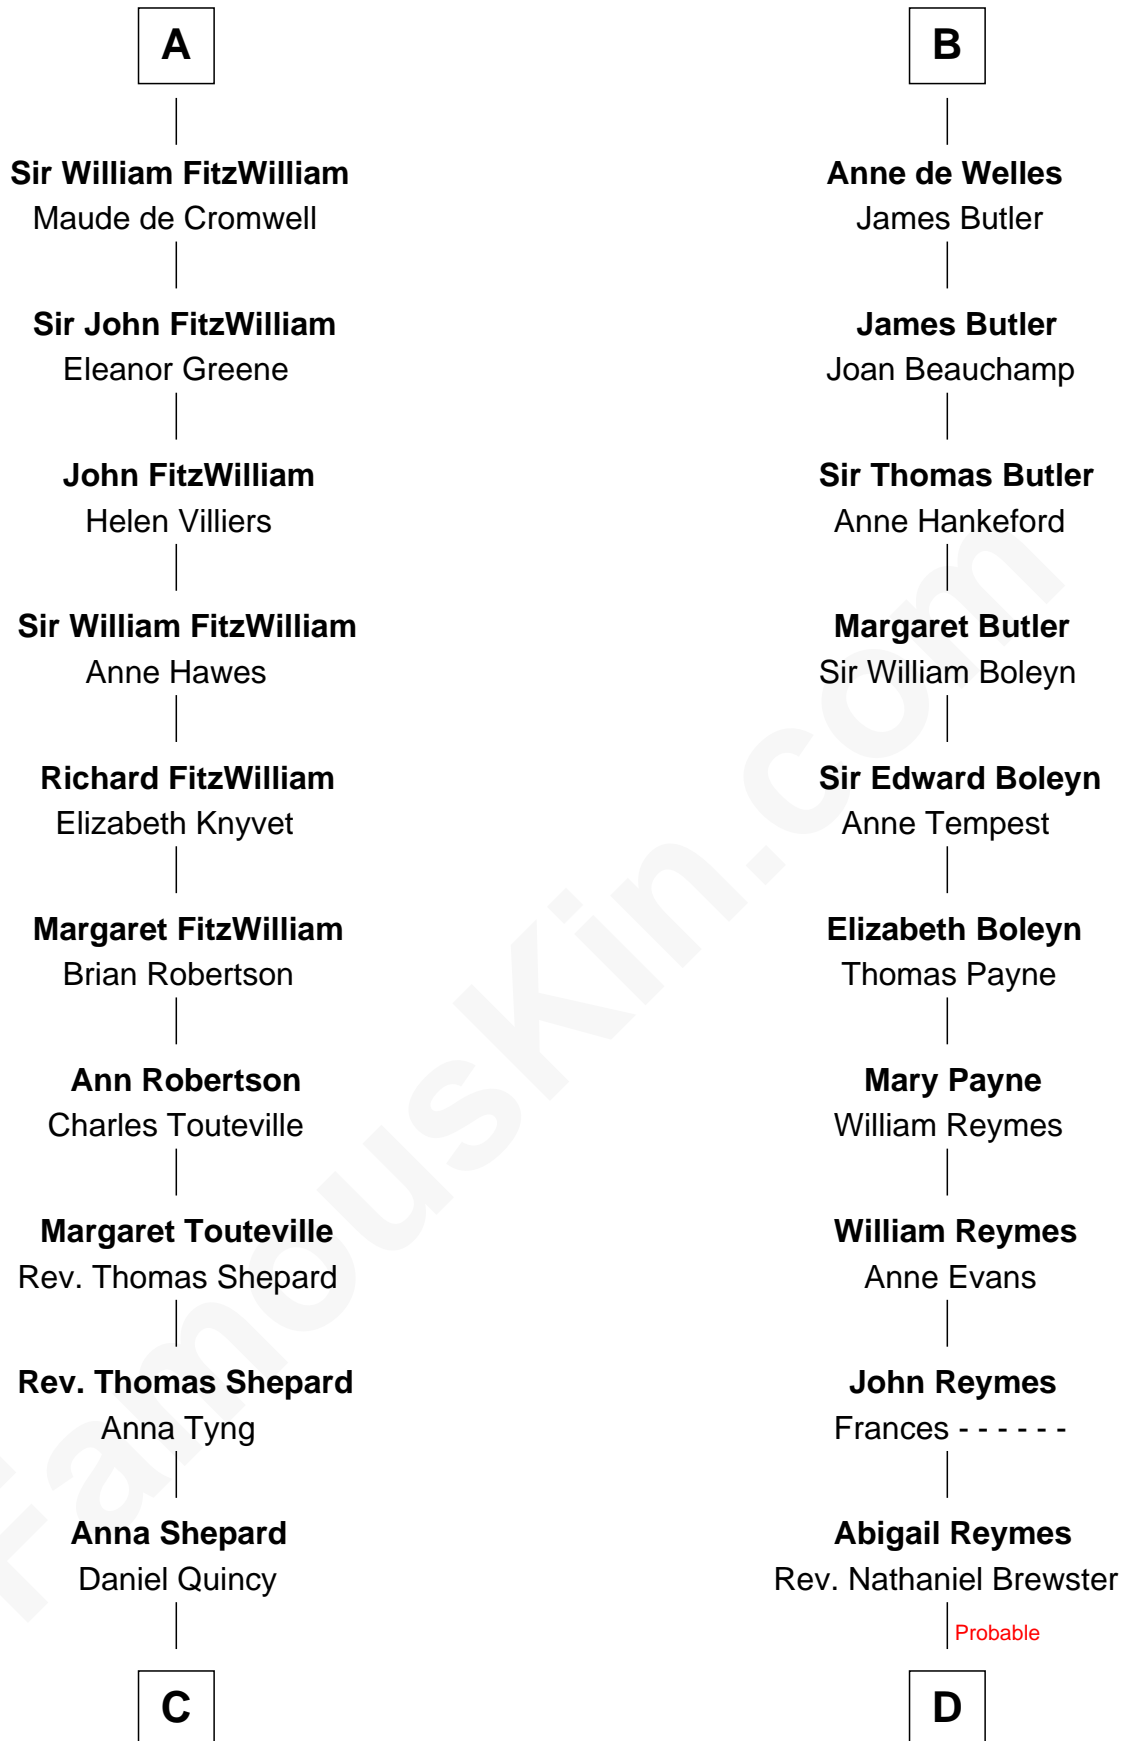

FamousKin.com

Relationship Chart of

Abigail (Smith) Adams

First Lady of President John Adams

19th cousin 1 time removed of

William Floyd

Signer of the Declaration of Independence

C

Col John Quincy
Elizabeth Norton

Elizabeth Quincy
Rev. William Smith

Abigail (Smith) Adams
First Lady of John Adams

D

Sarah Brewster
Jonathan Smith

Jonathan Smith
Elizabeth Platt

Tabitha Smith
Nicholl Floyd