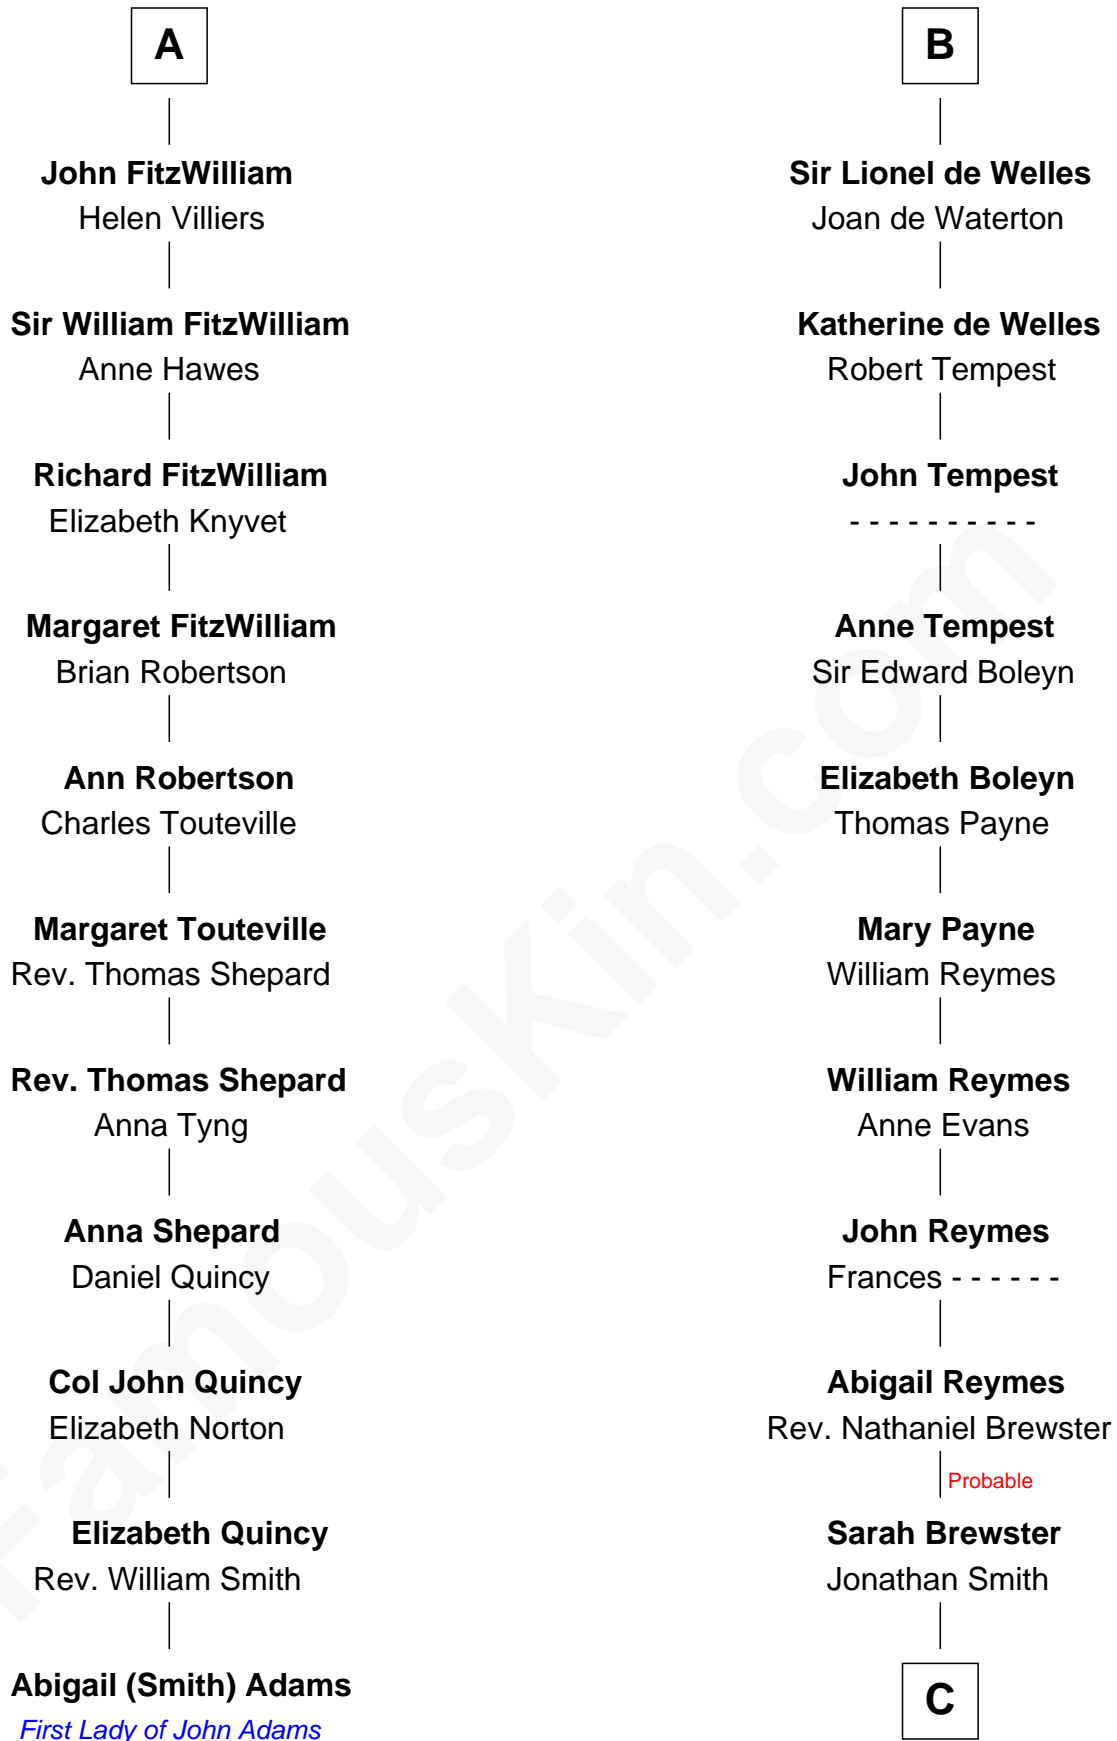

FamousKin.com

Relationship Chart of

Abigail (Smith) Adams

First Lady of President John Adams

17th cousin 2 times removed of

William Floyd

Signer of the Declaration of Independence

Sir William Longespee

Ela of Salisbury

Ida Longespee
Sir Walter FitzRobert

Ela FitzWalter
William de Odingsells

Ida de Odingsells
John de Clinton

William de Clinton
Julian de Leybourne

Elizabeth de Clinton
Sir John FitzWilliam

Sir William FitzWilliam
Maude de Cromwell

Sir John FitzWilliam
Eleanor Greene

A

William Longespee
Idoine de Camville

Ela Longespee
Sir James de Audley

Sir Hugh I de Audley
Iseult de Mortimer

Alice de Audley
Sir Ralph de Greystoke

Sir William de Greystoke
Joan FitzHenry

Sir Ralph de Greystoke
Katherine de Clifford

Maud de Greystoke
Eudo de Welles

B

C

Jonathan Smith

Elizabeth Platt

Tabitha Smith

Nicholl Floyd