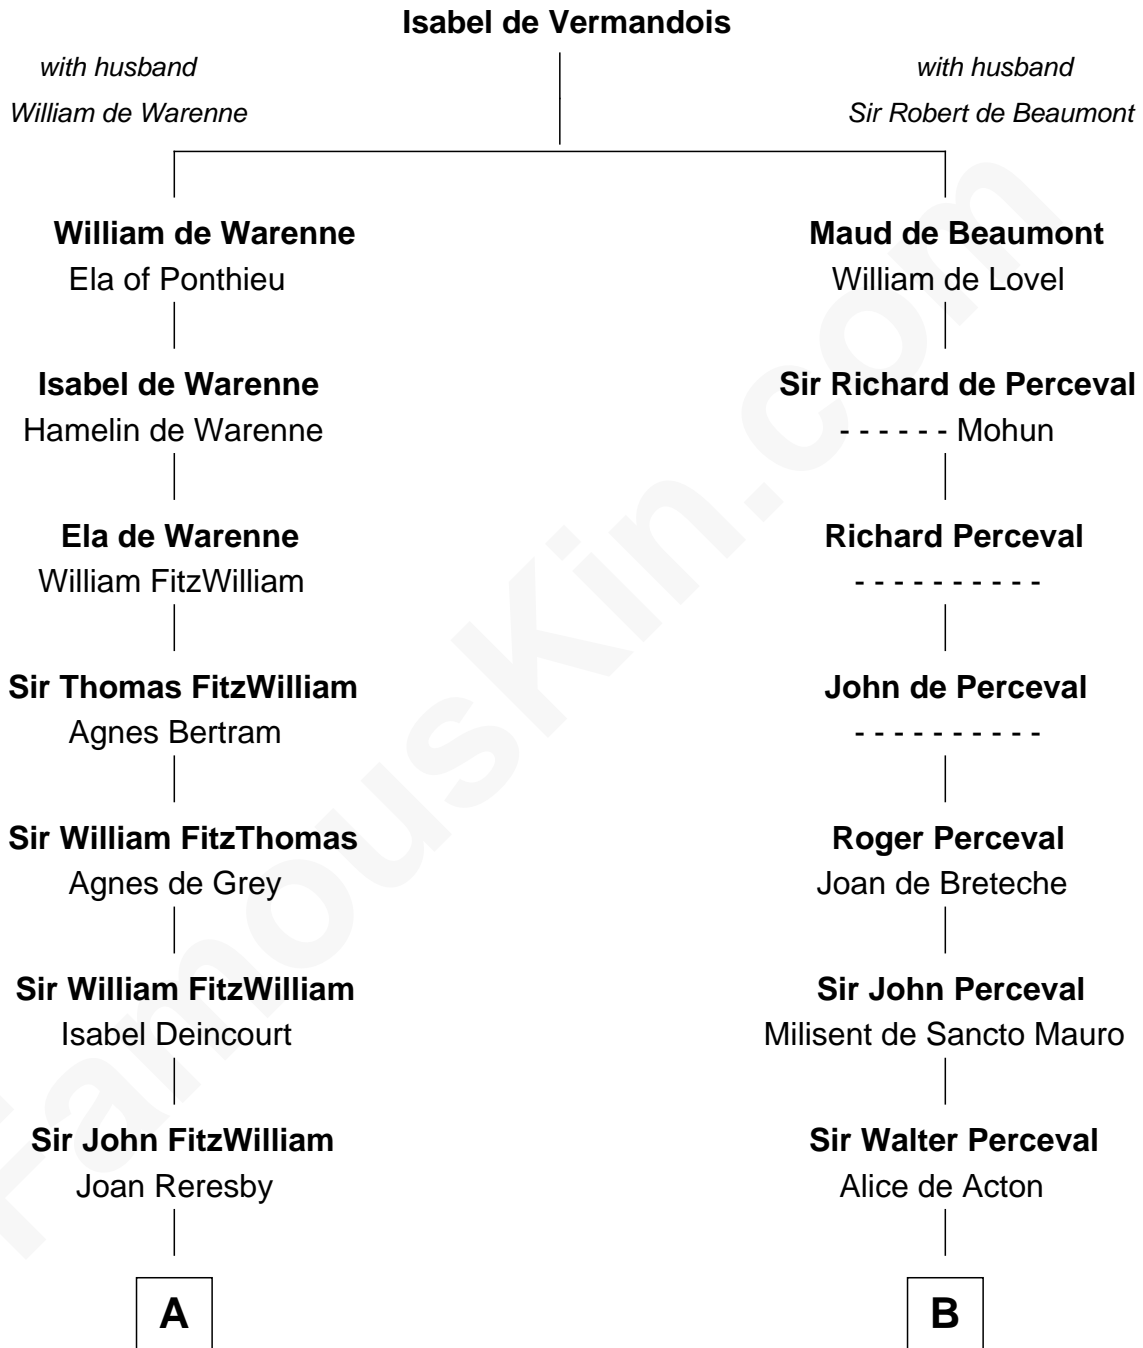

## Relationship Chart of

### Abigail (Smith) Adams

First Lady of President John Adams

19th cousin 1 time removed of

### General William Whipple

Signer of the Declaration of Independence

**C**

**Anna Shepard**

Daniel Quincy

**Col John Quincy**

Elizabeth Norton

**Elizabeth Quincy**