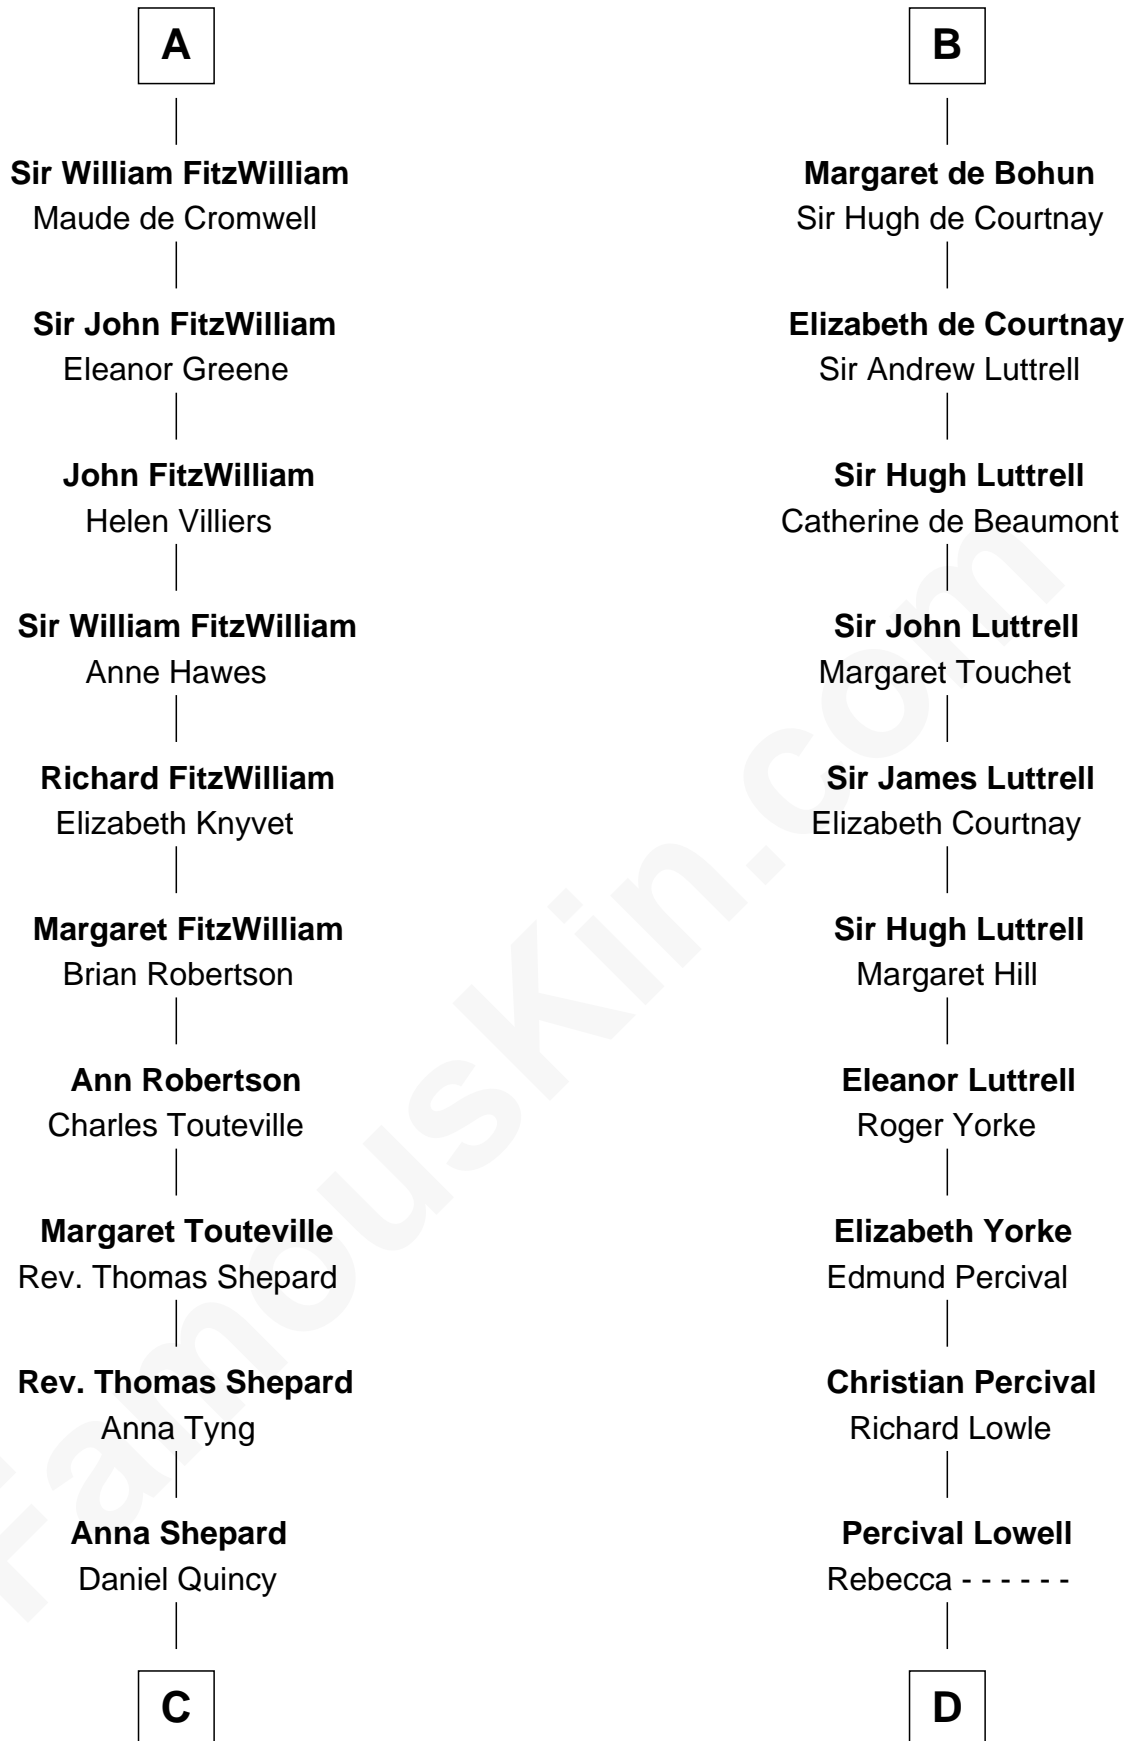

FamousKin.com

Relationship Chart of

Abigail (Smith) Adams

First Lady of President John Adams

19th cousin 2 times removed of

General William Whipple

Signer of the Declaration of Independence

C

Col John Quincy
Elizabeth Norton

Elizabeth Quincy
Rev. William Smith

Abigail (Smith) Adams
First Lady of John Adams

D

Joanna Lowell
John Oliver

Mary Oliver
Col. Samuel Appleton

Joanna Appleton
Matthew Whipple

William Whipple
Mary Cutts

General William Whipple
Signer of Declaration of Independence