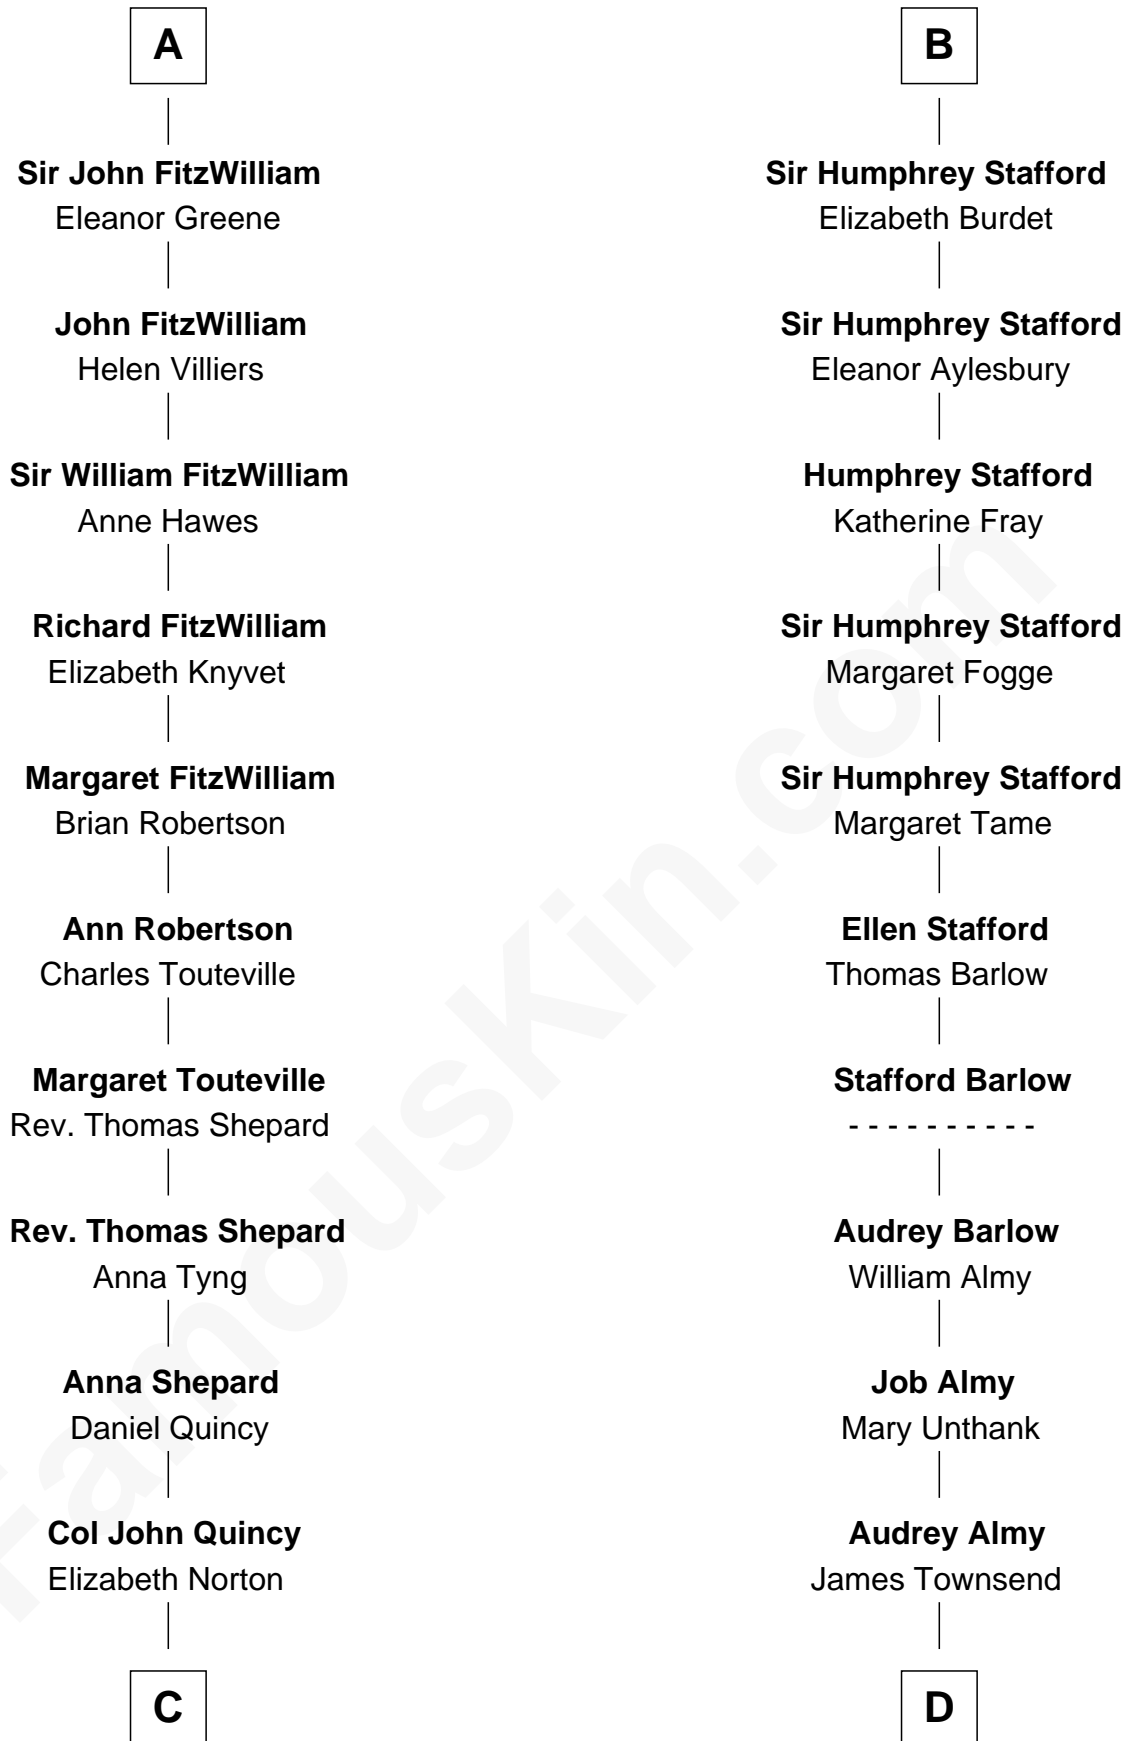

## Relationship Chart of

### Abigail (Smith) Adams

First Lady of President John Adams

18th cousin 1 time removed of

**Robert Townsend**

Member of the Culper Spy Ring during the American Revolution

**C**

**Elizabeth Quincy**  
Rev. William Smith

**Abigail (Smith) Adams**  
*First Lady of John Adams*

**D**

**Jacob Townsend**  
Phoebe Seaman

**Samuel Townsend**  
Sarah Stoddard

**Robert Townsend**  
*Spy known as "Culper Jr."*

FamousKin.com