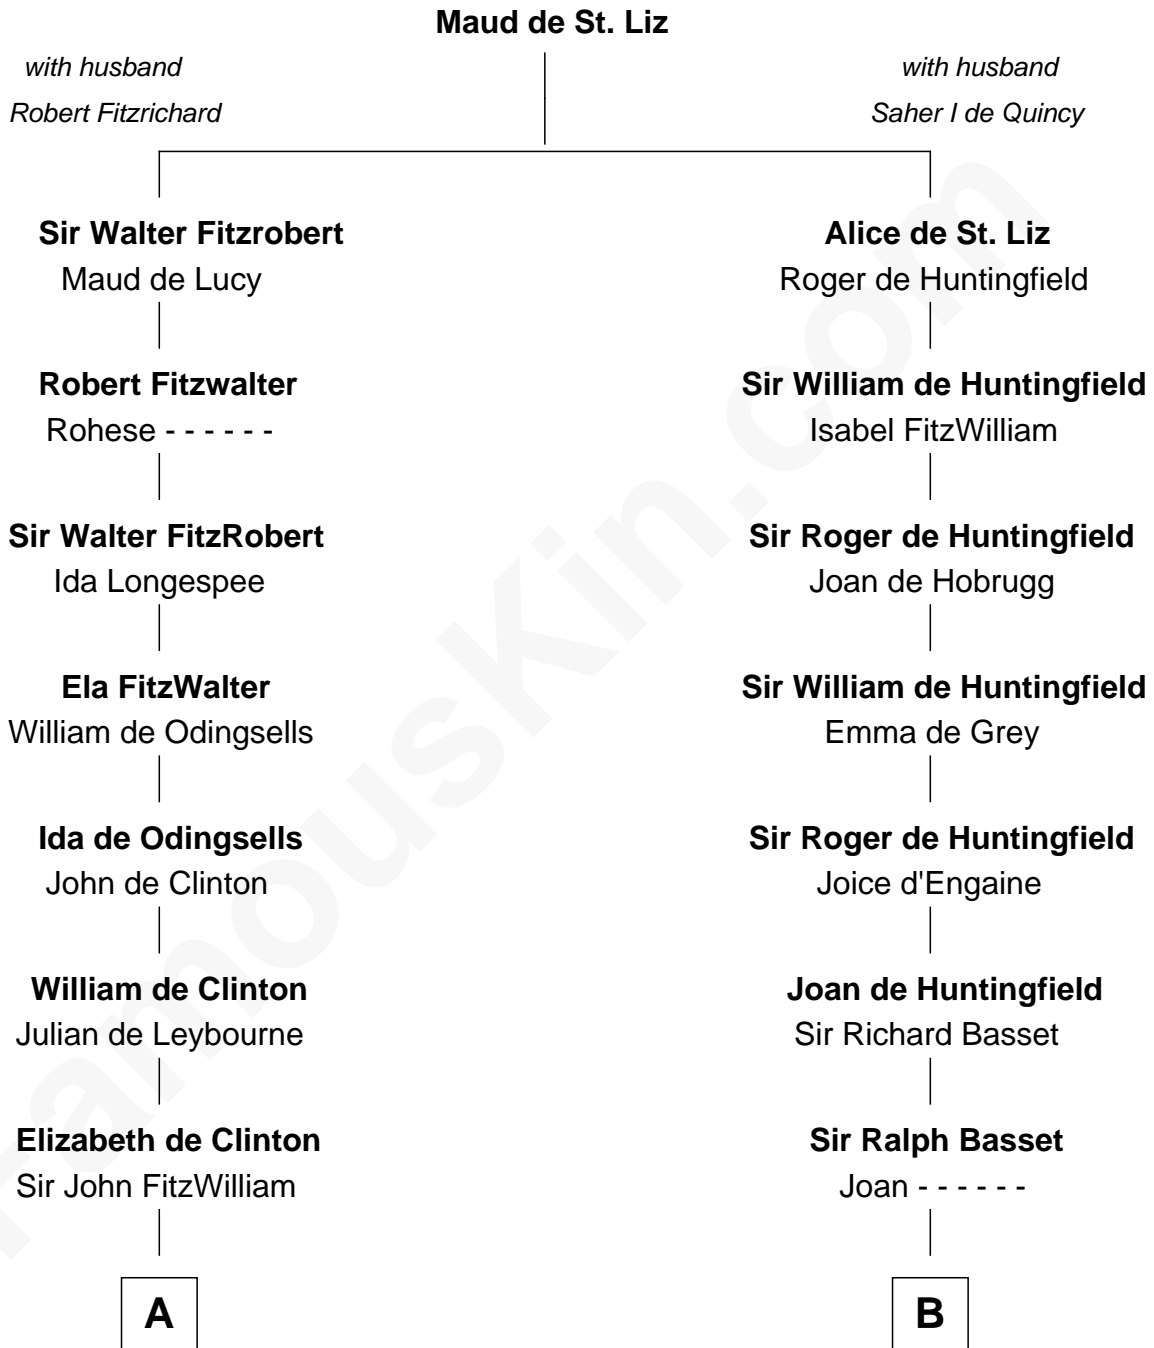

## Relationship Chart of

### Abigail (Smith) Adams

First Lady of President John Adams

19th cousin 2 times removed of

### Robert Townsend

Member of the Culper Spy Ring during the American Revolution

**C**

**Col John Quincy**  
Elizabeth Norton

**Elizabeth Quincy**  
Rev. William Smith

**Abigail (Smith) Adams**  
*First Lady of John Adams*