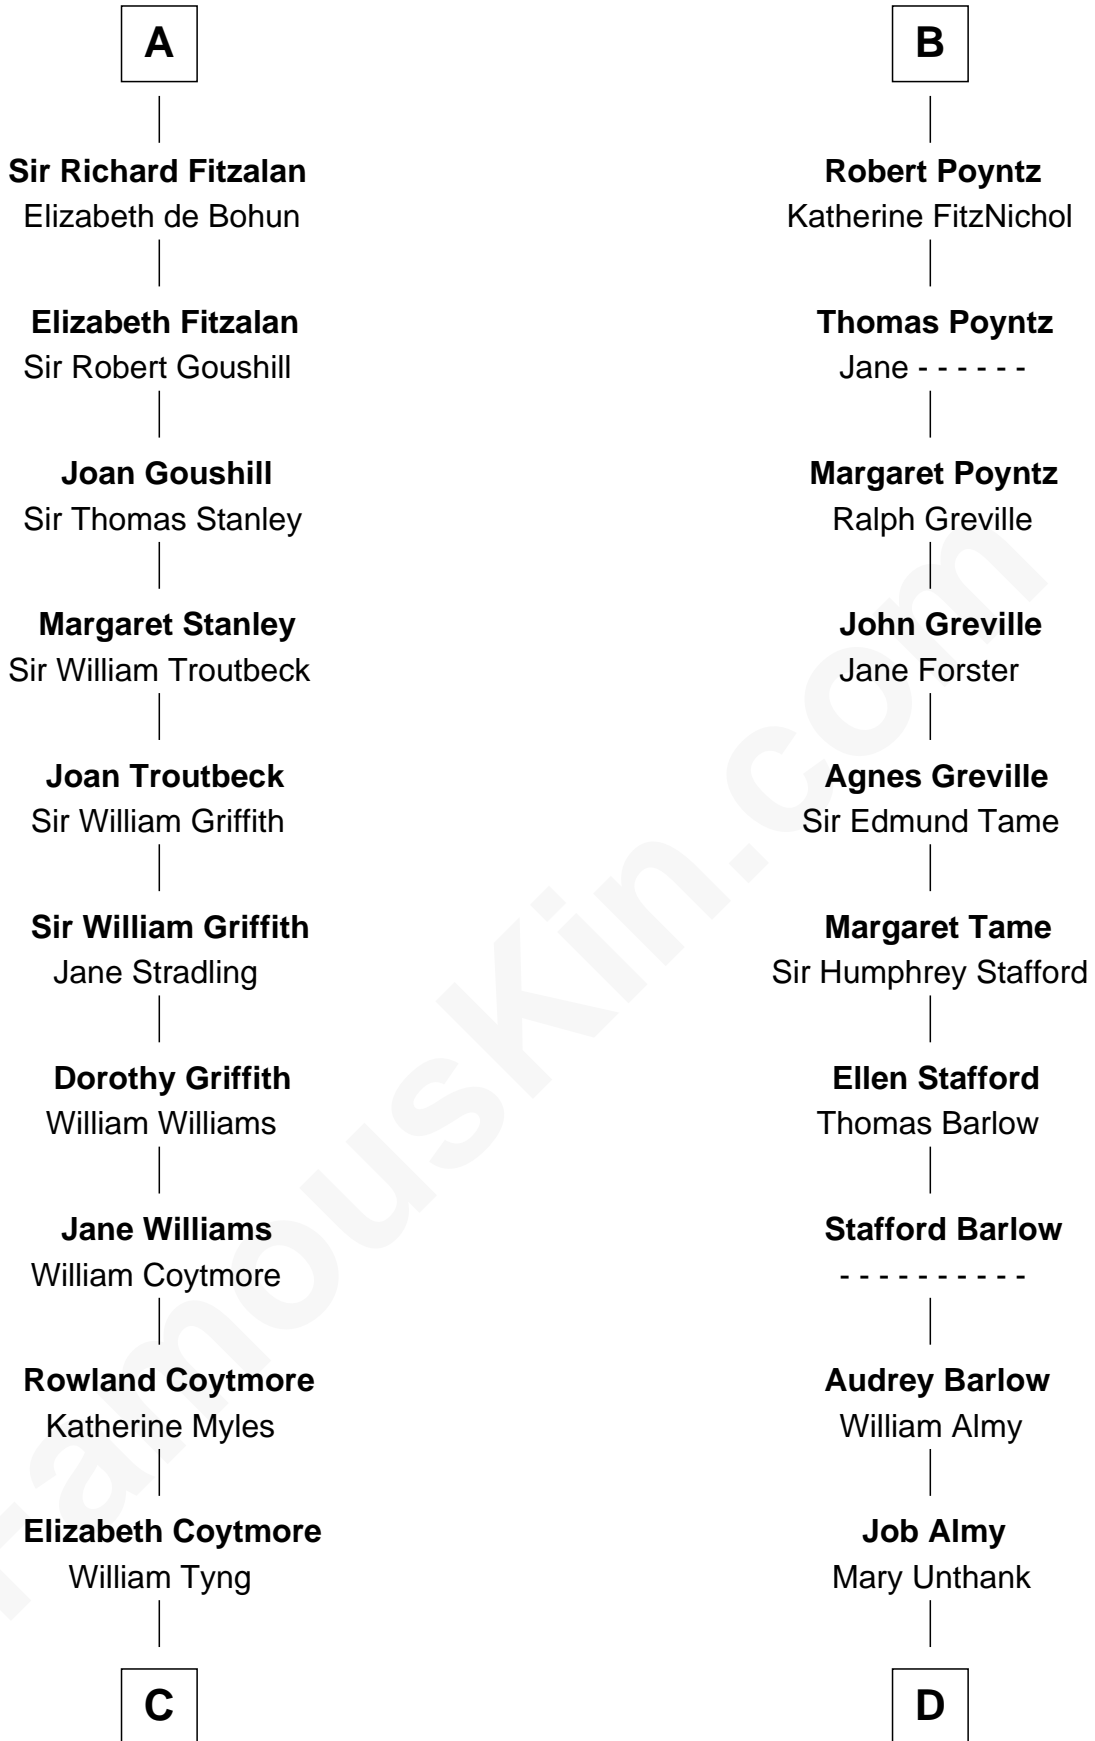

FamousKin.com

Relationship Chart of

Abigail (Smith) Adams

First Lady of President John Adams

20th cousin 1 time removed of

Robert Townsend

Member of the Culper Spy Ring during the American Revolution

C

Anna Tyng
Rev. Thomas Shepard

Anna Shepard
Daniel Quincy

Col John Quincy
Elizabeth Norton

Elizabeth Quincy
Rev. William Smith

Abigail (Smith) Adams
First Lady of John Adams

D

Audrey Almy
James Townsend

Jacob Townsend
Phoebe Seaman