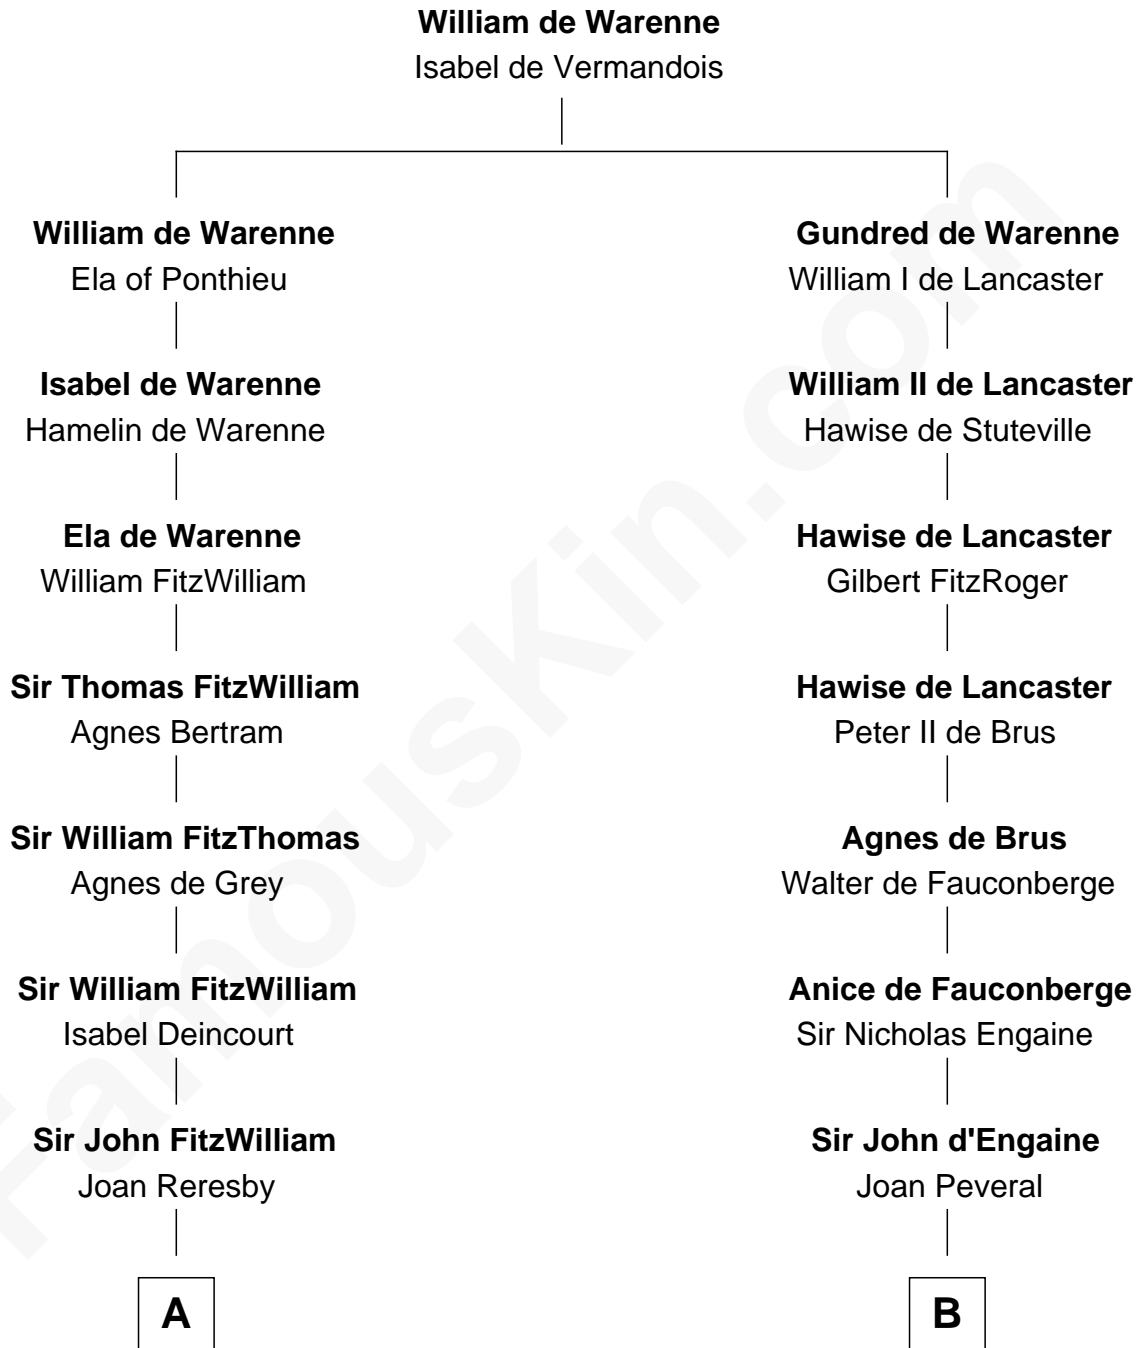

FamousKin.com

Relationship Chart of

Abigail (Smith) Adams

First Lady of President John Adams

20th cousin of

Robert Townsend

Member of the Culper Spy Ring during the American Revolution

C

Anna Shepard

Daniel Quincy

Col John Quincy

Elizabeth Norton

Elizabeth Quincy

Rev. William Smith

Abigail (Smith) Adams

First Lady of John Adams

D

Audrey Almy

James Townsend

Jacob Townsend

Phoebe Seaman

Samuel Townsend

Sarah Stoddard

Robert Townsend