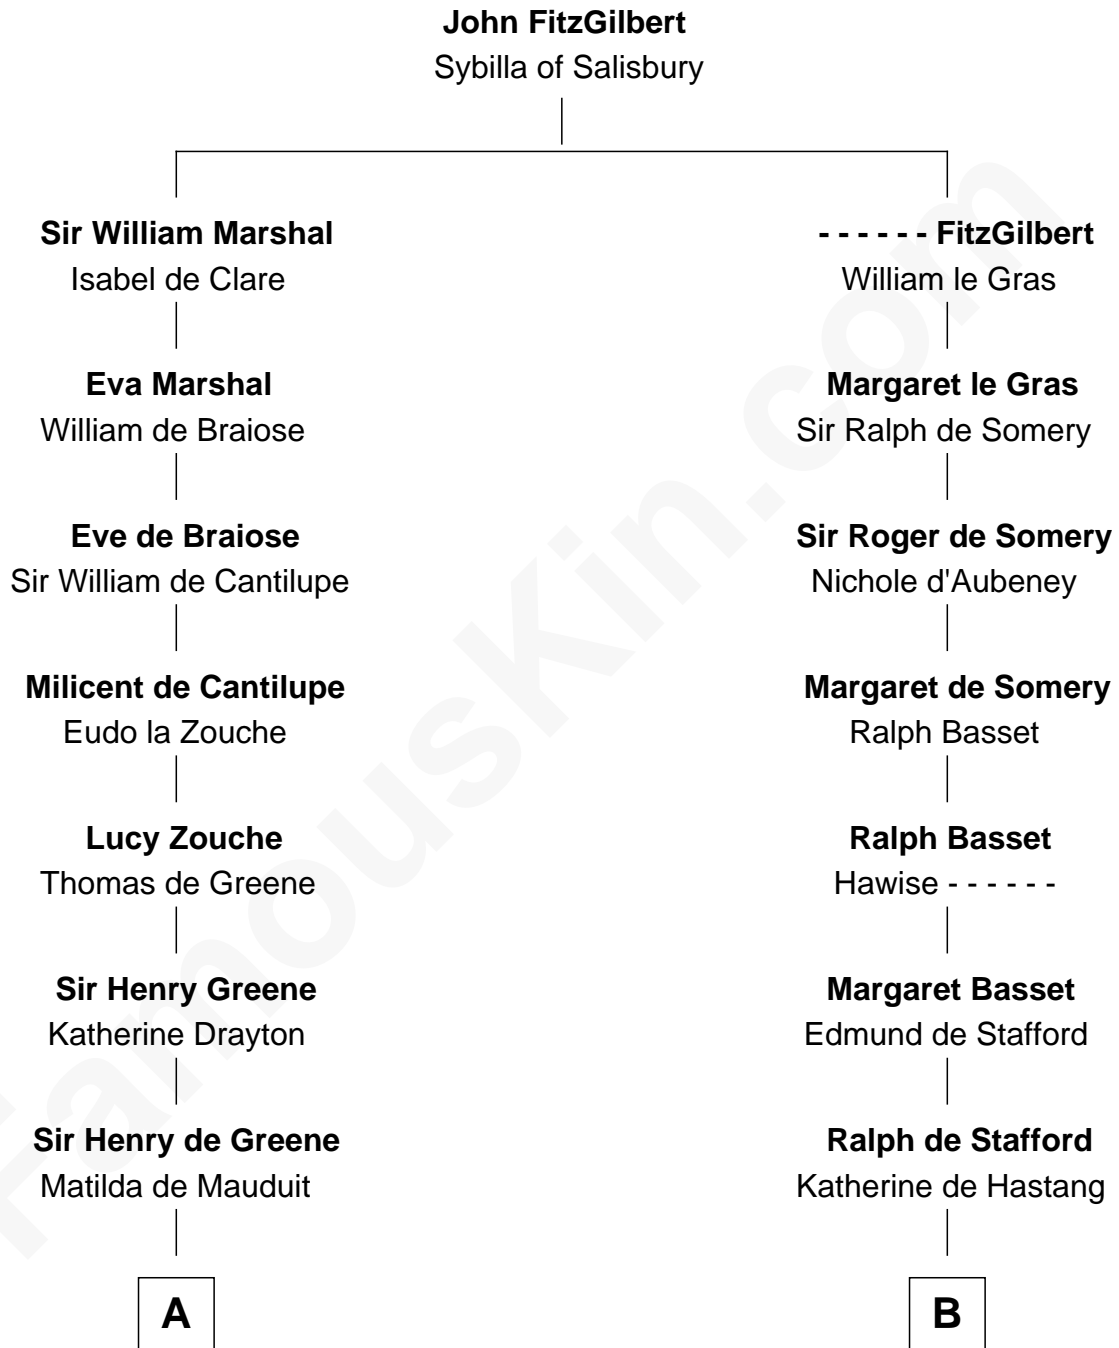

FamousKin.com

Relationship Chart of

Abigail (Smith) Adams

First Lady of President John Adams

18th cousin 3 times removed of

Robert Townsend

Member of the Culper Spy Ring during the American Revolution

C

Elizabeth Quincy
Rev. William Smith

Abigail (Smith) Adams
First Lady of John Adams

D

Job Almy
Mary Unthank

Audrey Almy
James Townsend

Jacob Townsend
Phoebe Seaman

Samuel Townsend
Sarah Stoddard

Robert Townsend
Spy known as "Culper Jr."