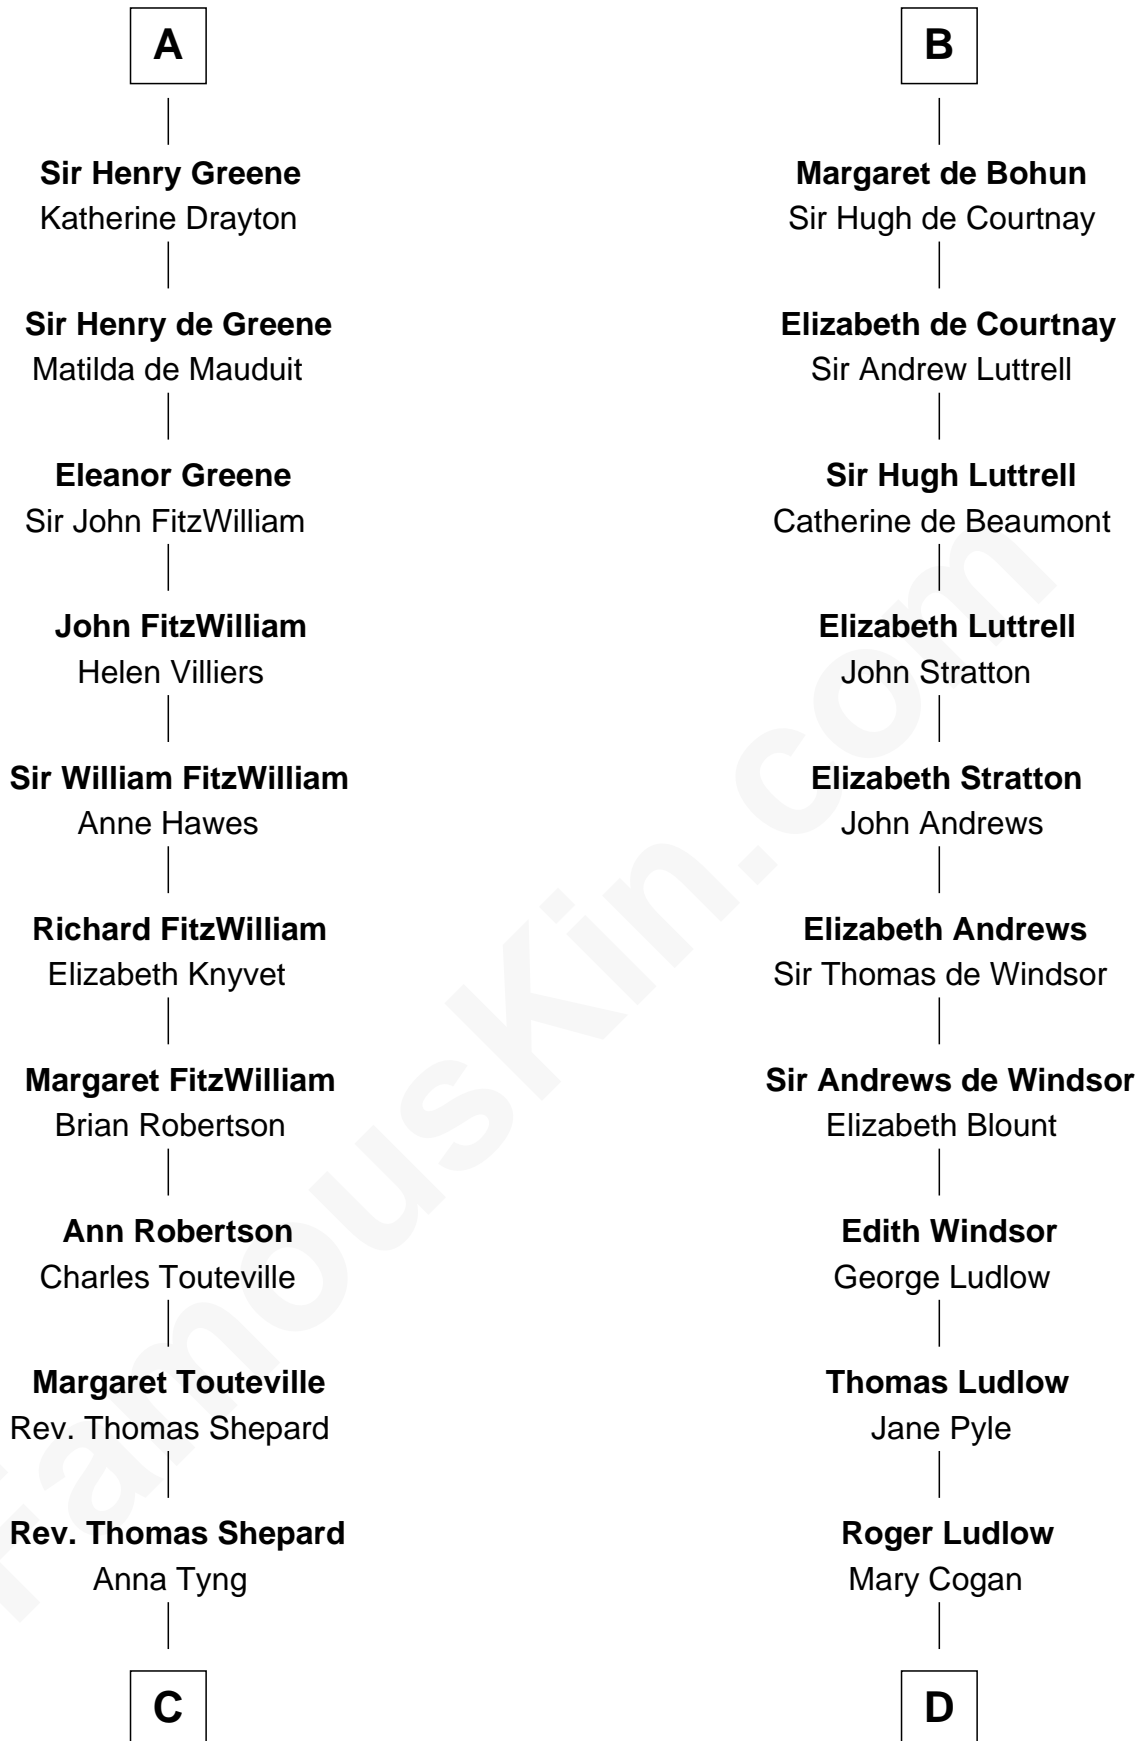

FamousKin.com Relationship Chart of

Abigail (Smith) Adams

First Lady of President John Adams

20th cousin of

Caleb Brewster

Member of the Culper Spy Ring during the American Revolution

Enna MacMurrough

C

Anna Shepard

Daniel Quincy

Col John Quincy

Elizabeth Norton

Elizabeth Quincy

Rev. William Smith

Abigail (Smith) Adams

First Lady of John Adams