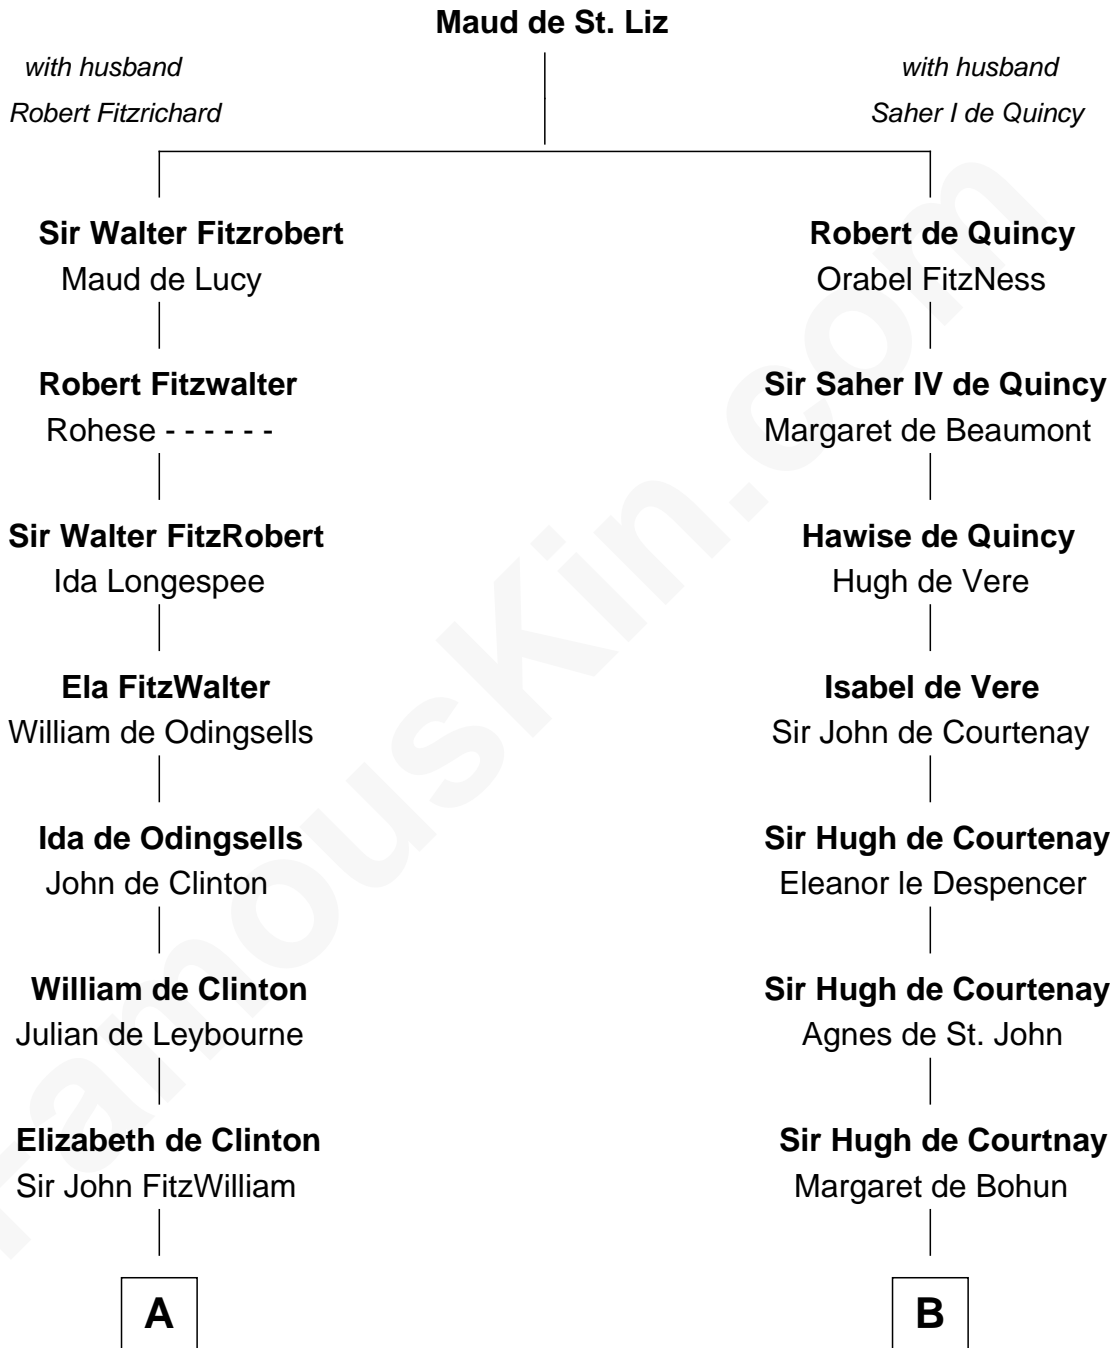

FamousKin.com

Relationship Chart of

Abigail (Smith) Adams

First Lady of President John Adams

19th cousin of

Caleb Brewster

Member of the Culper Spy Ring during the American Revolution

C

Col John Quincy
Elizabeth Norton

Elizabeth Quincy
Rev. William Smith

Abigail (Smith) Adams
First Lady of John Adams

D

Daniel Brewster
Anna Jayne

Benjamin Brewster
Sarah Biggs

Caleb Brewster
Member of the Culper Spy Ring