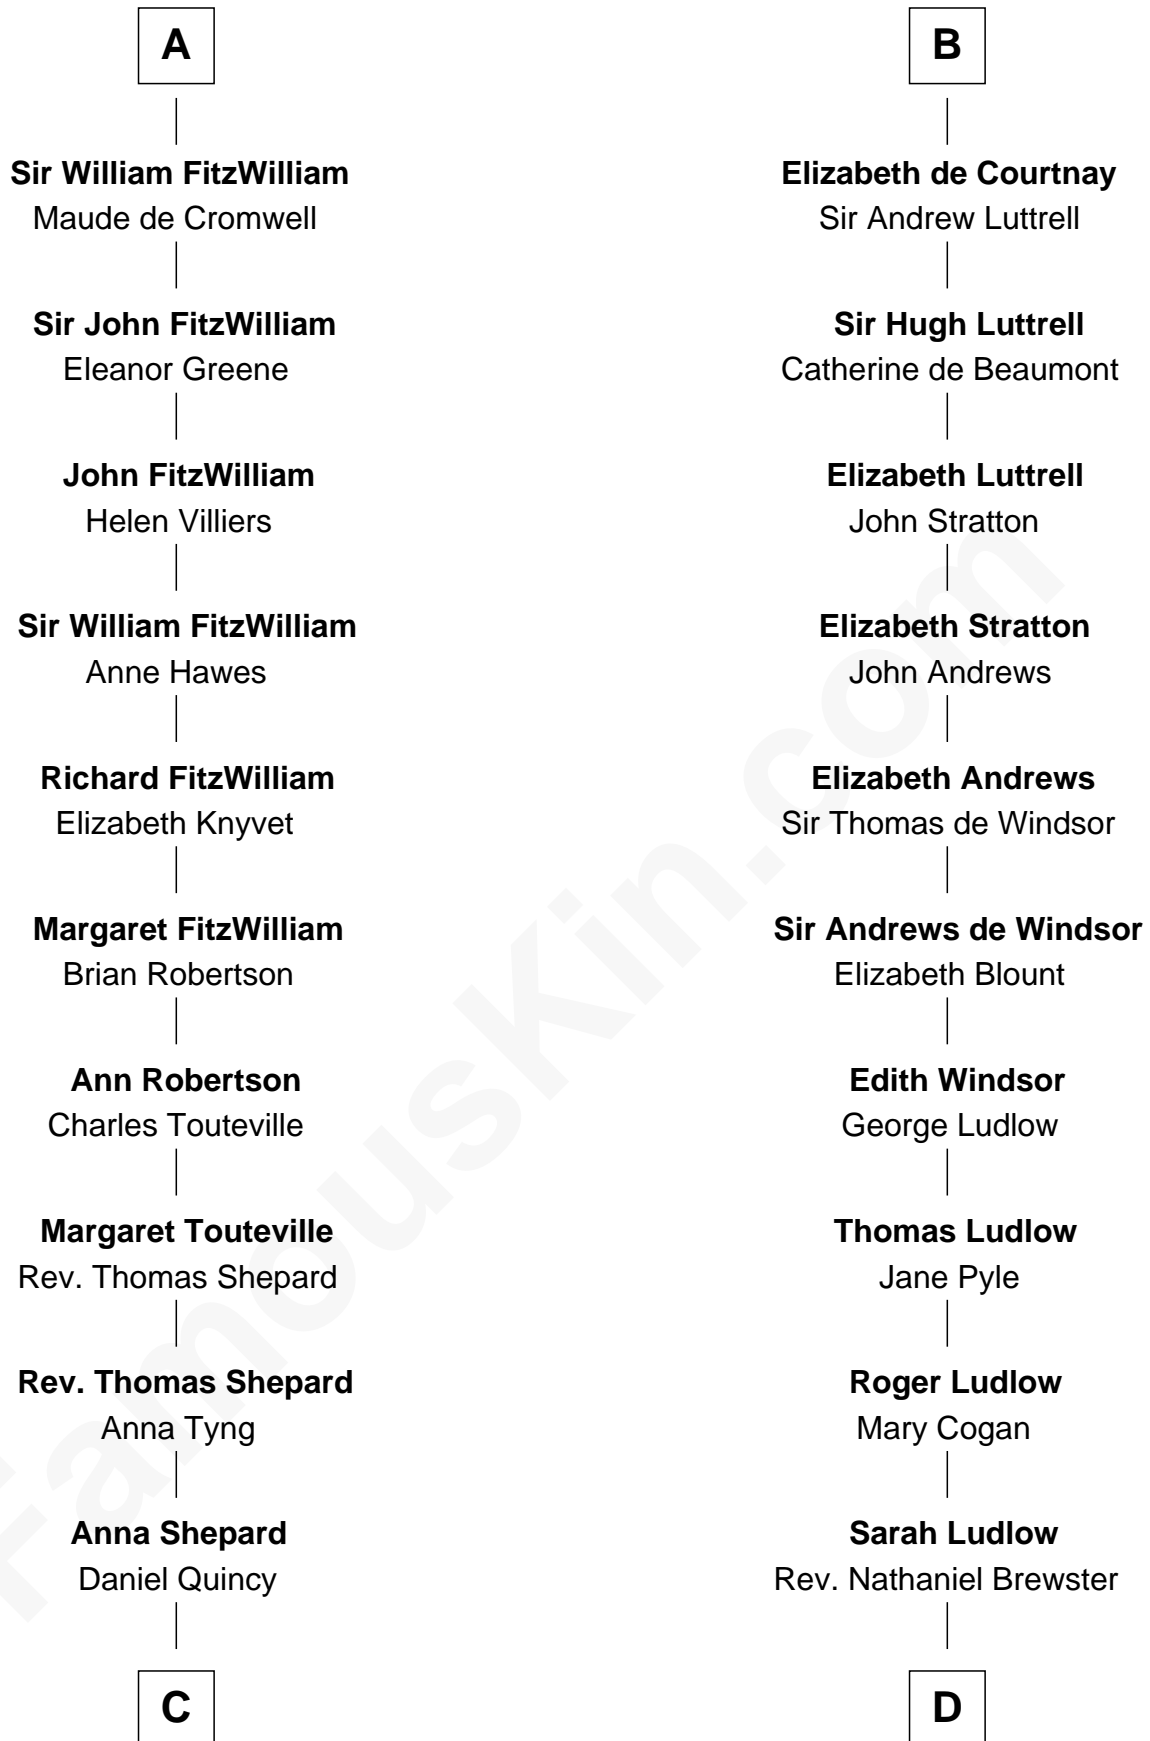

FamousKin.com

Relationship Chart of

Abigail (Smith) Adams

First Lady of President John Adams

19th cousin of

Caleb Brewster

Member of the Culper Spy Ring during the American Revolution

C

Col John Quincy
Elizabeth Norton

Elizabeth Quincy
Rev. William Smith

Abigail (Smith) Adams
First Lady of John Adams

D

Daniel Brewster
Anna Jayne

Benjamin Brewster
Sarah Biggs

Caleb Brewster
Member of the Culper Spy Ring