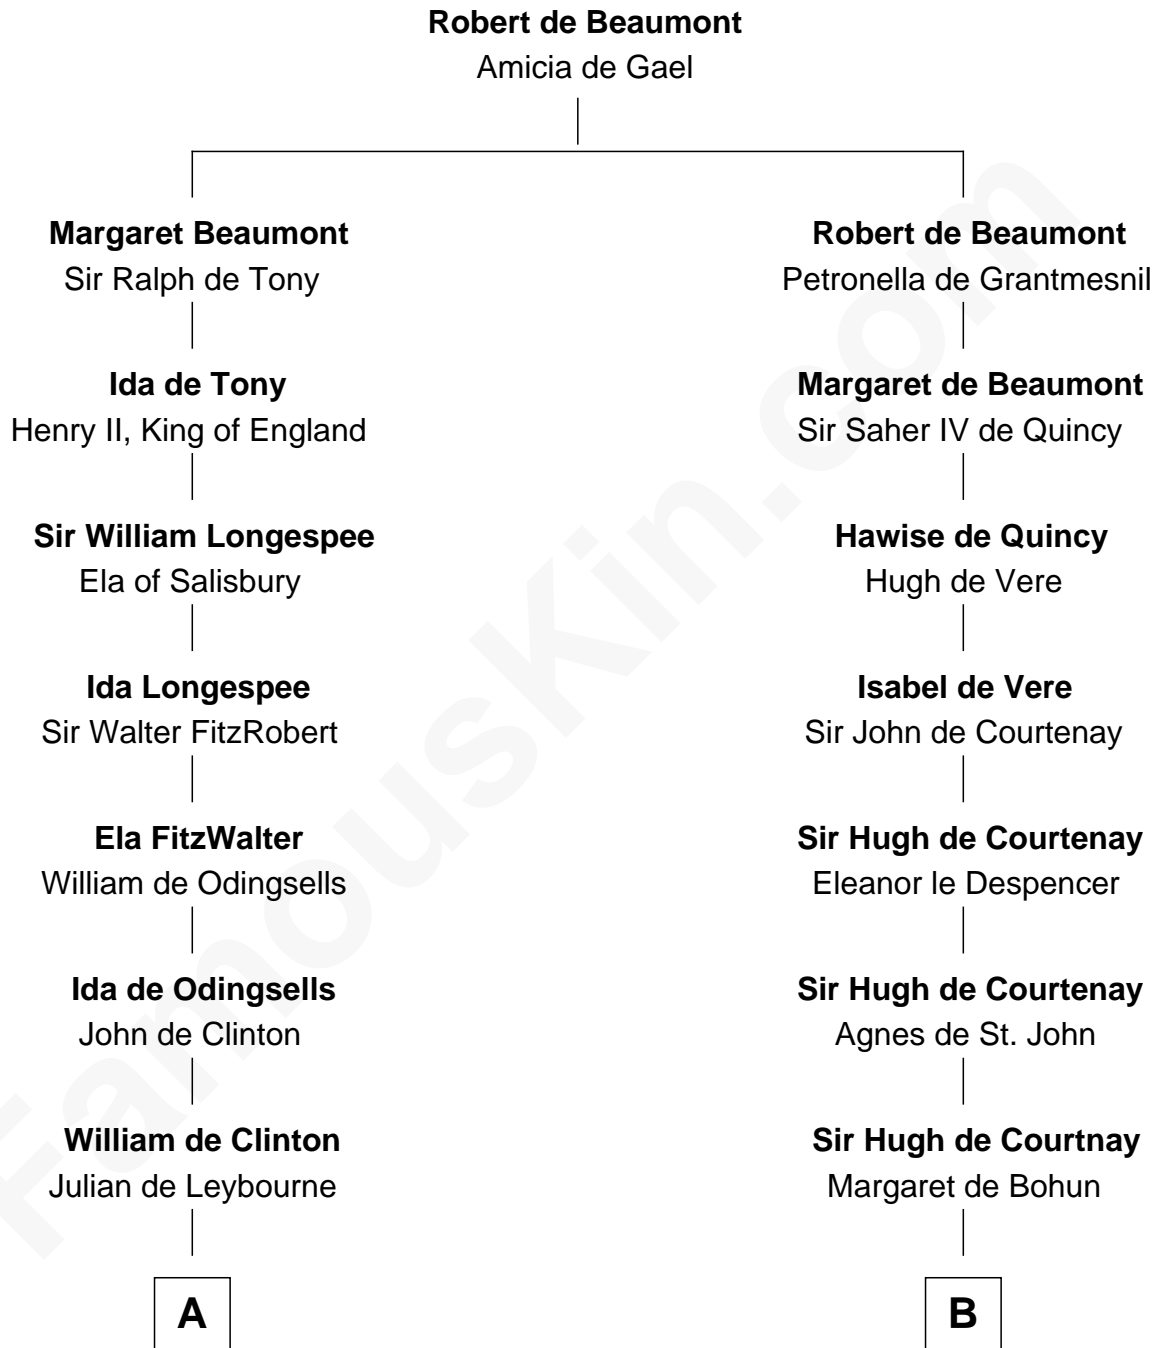

## Relationship Chart of

### Abigail (Smith) Adams

First Lady of President John Adams

19th cousin 1 time removed of

**Caleb Brewster**

Member of the Culper Spy Ring during the American Revolution

**C**

**Anna Shepard**

Daniel Quincy

**Col John Quincy**

Elizabeth Norton

**Elizabeth Quincy**

Rev. William Smith

**Abigail (Smith) Adams**

*First Lady of John Adams*

**D**

**Daniel Brewster**

Anna Jayne

**Benjamin Brewster**

Sarah Biggs

**Caleb Brewster**

*Member of the Culper Spy Ring*

FamousKin.com