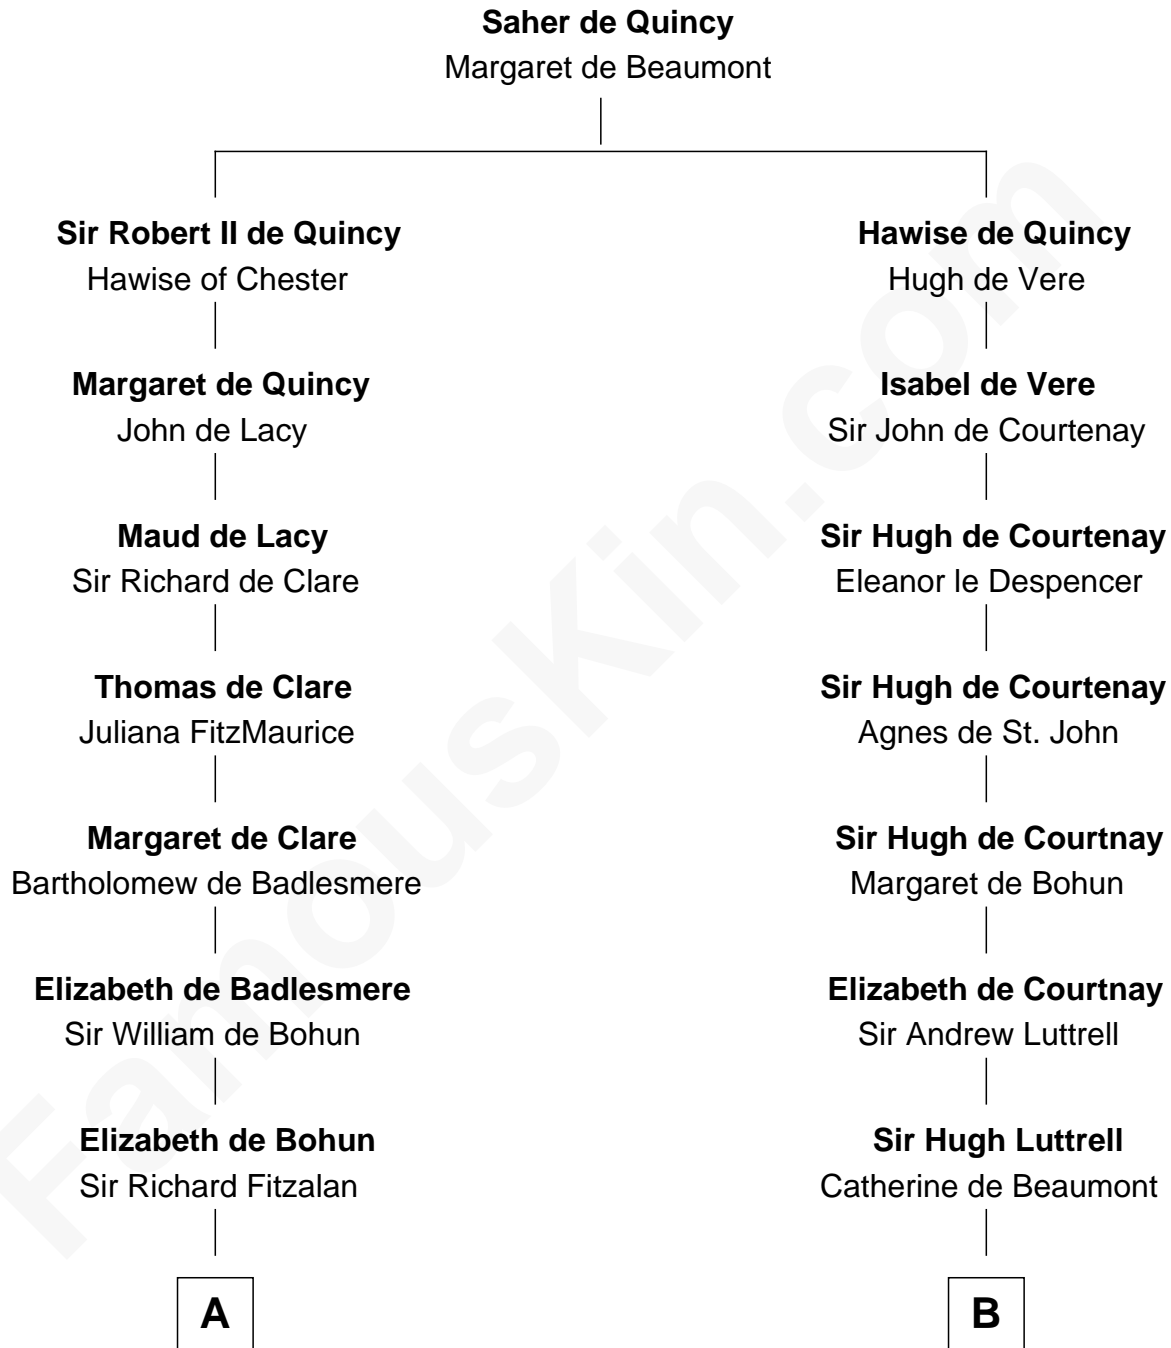

FamousKin.com

Relationship Chart of

Abigail (Smith) Adams

First Lady of President John Adams

17th cousin 3 times removed of

Caleb Brewster

Member of the Culper Spy Ring during the American Revolution

C

—
Anna Shepard

Daniel Quincy

—
Col John Quincy

Elizabeth Norton

—
Elizabeth Quincy

Rev. William Smith

—
Abigail (Smith) Adams

First Lady of John Adams