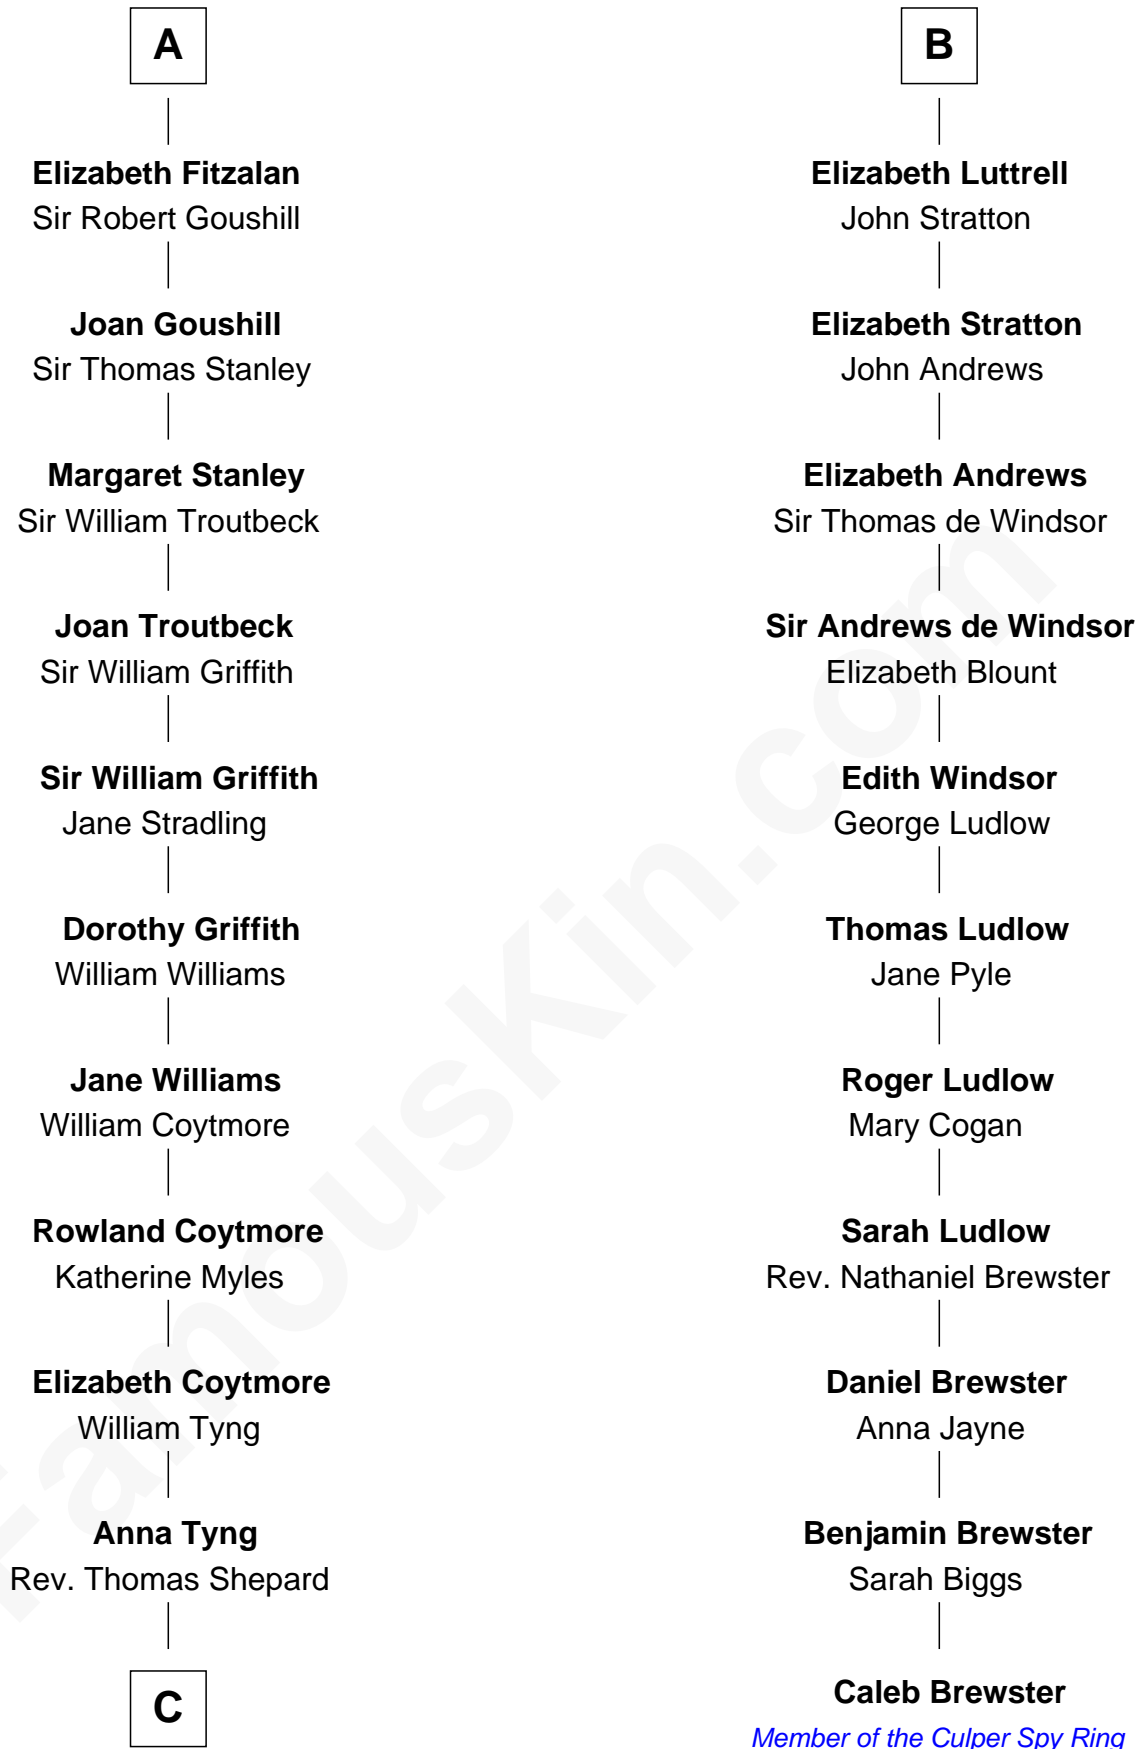

FamousKin.com

Relationship Chart of

Abigail (Smith) Adams

First Lady of President John Adams

17th cousin 3 times removed of

Caleb Brewster

Member of the Culper Spy Ring during the American Revolution

C

—
Anna Shepard

Daniel Quincy

—
Col John Quincy

Elizabeth Norton

—
Elizabeth Quincy

Rev. William Smith

—
Abigail (Smith) Adams

First Lady of John Adams