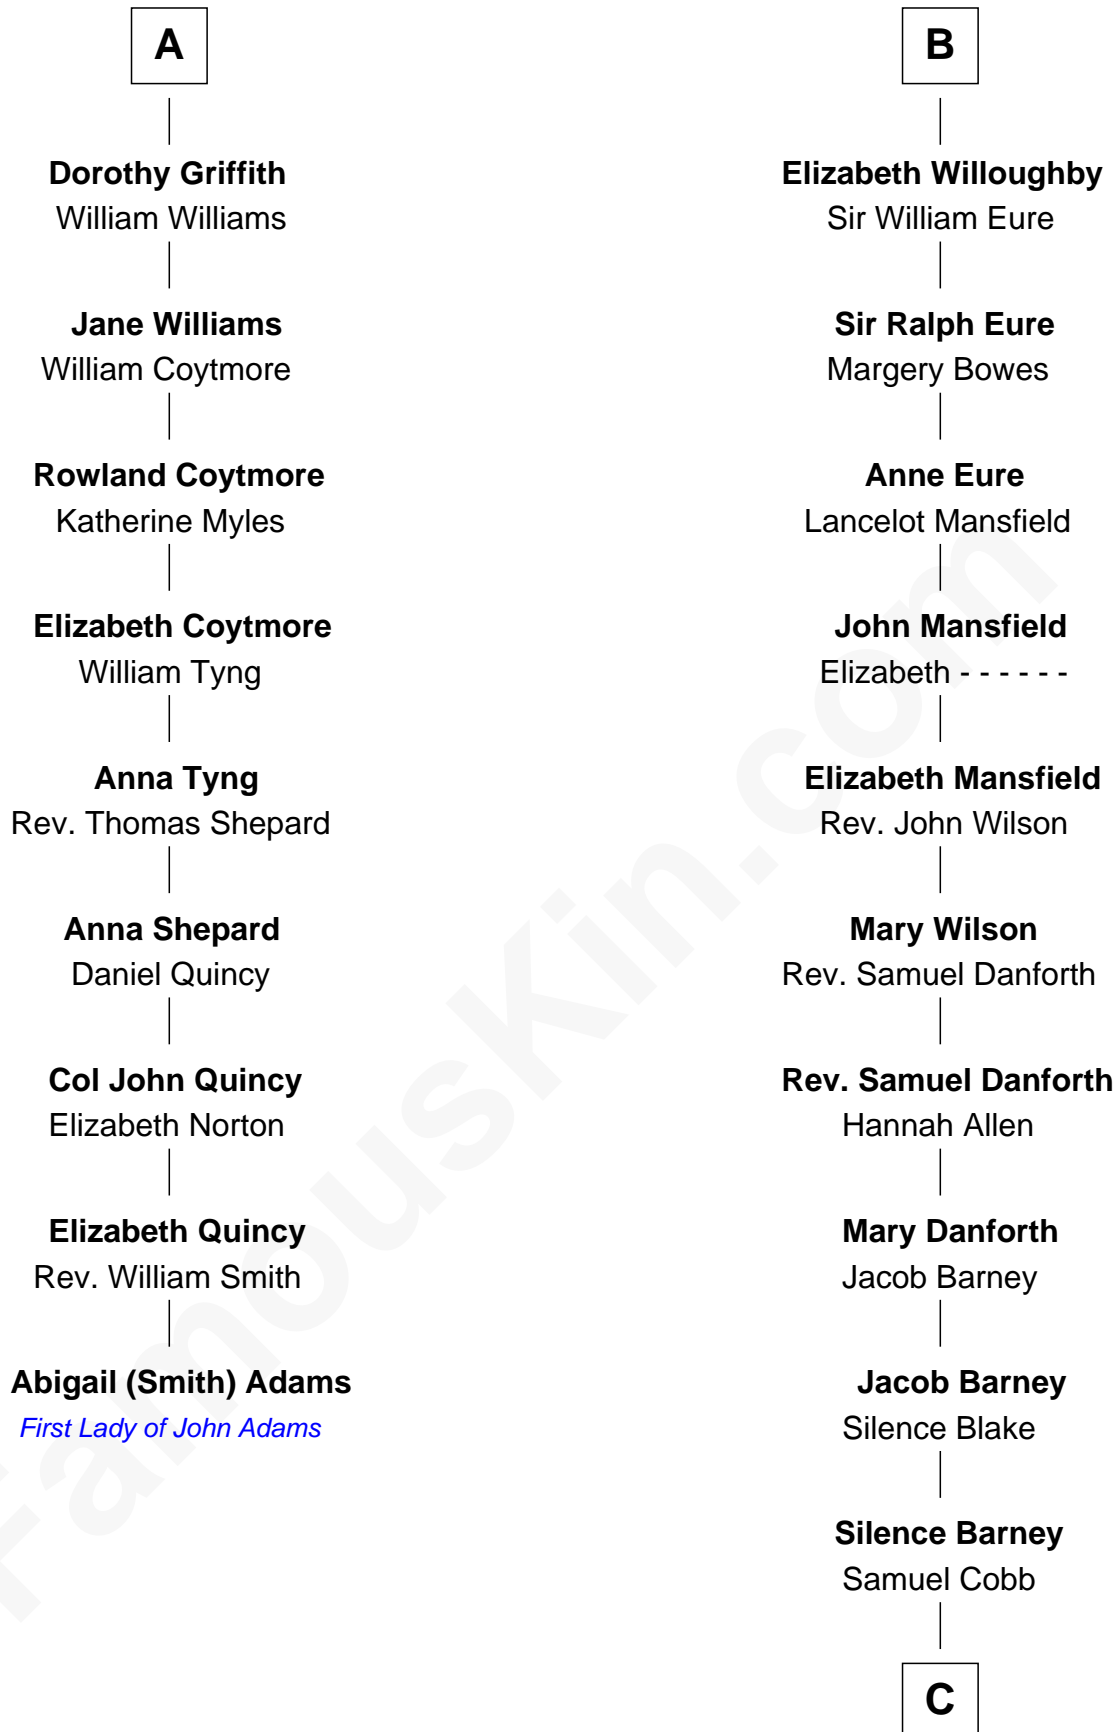

FamousKin.com
Relationship Chart of
Abigail (Smith) Adams

First Lady of President John Adams

15th cousin 6 times removed of

Sandra Day O'Connor

First Female U.S. Supreme Court Justice

C

Lettice Carlyle Cobb

Luke Day

Hollis Day

Eliza L. Flanders

Henry Clay Day

Alice Edith Hilton

Henry R. Day

Ada Mae Wilkey

Sandra Day O'Connor