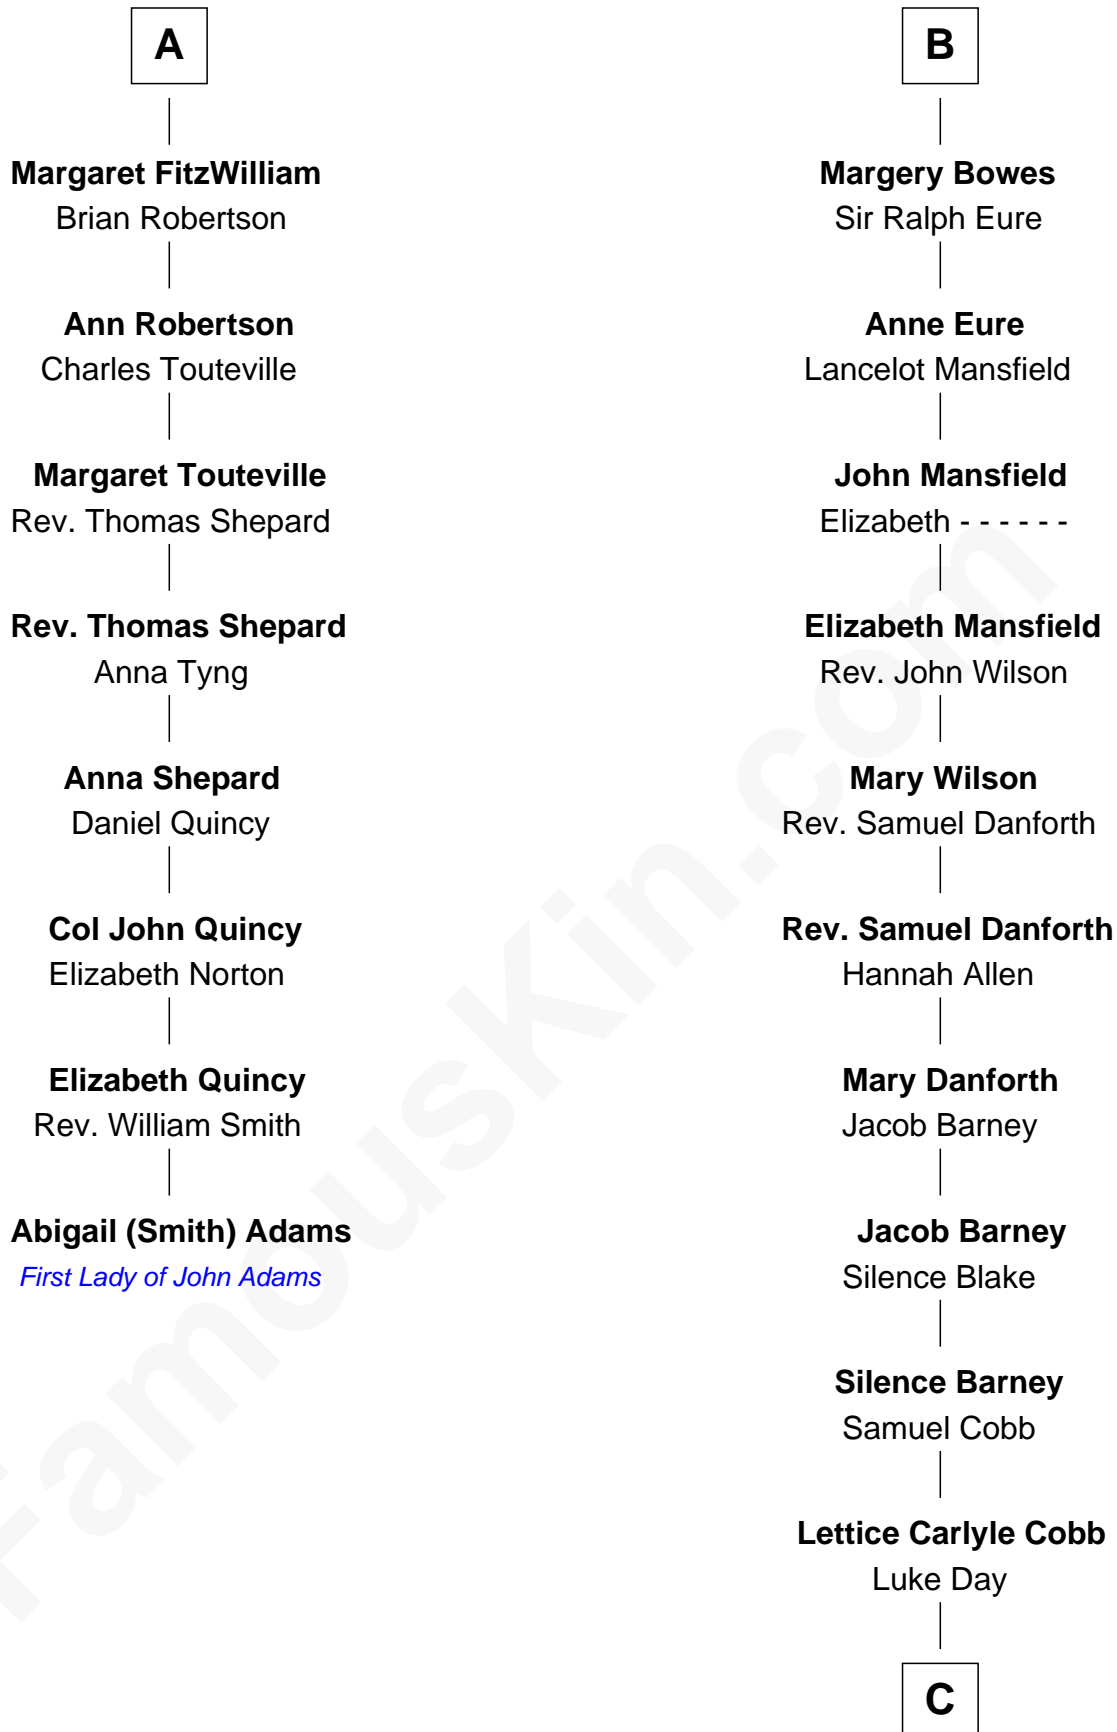

FamousKin.com

Relationship Chart of

Abigail (Smith) Adams

First Lady of President John Adams

14th cousin 6 times removed of

Sandra Day O'Connor

First Female U.S. Supreme Court Justice

Sir John Marmion

Maud de Furnival

C

—
Hollis Day

Eliza L. Flanders

—
Henry Clay Day

Alice Edith Hilton

—
Henry R. Day

Ada Mae Wilkey