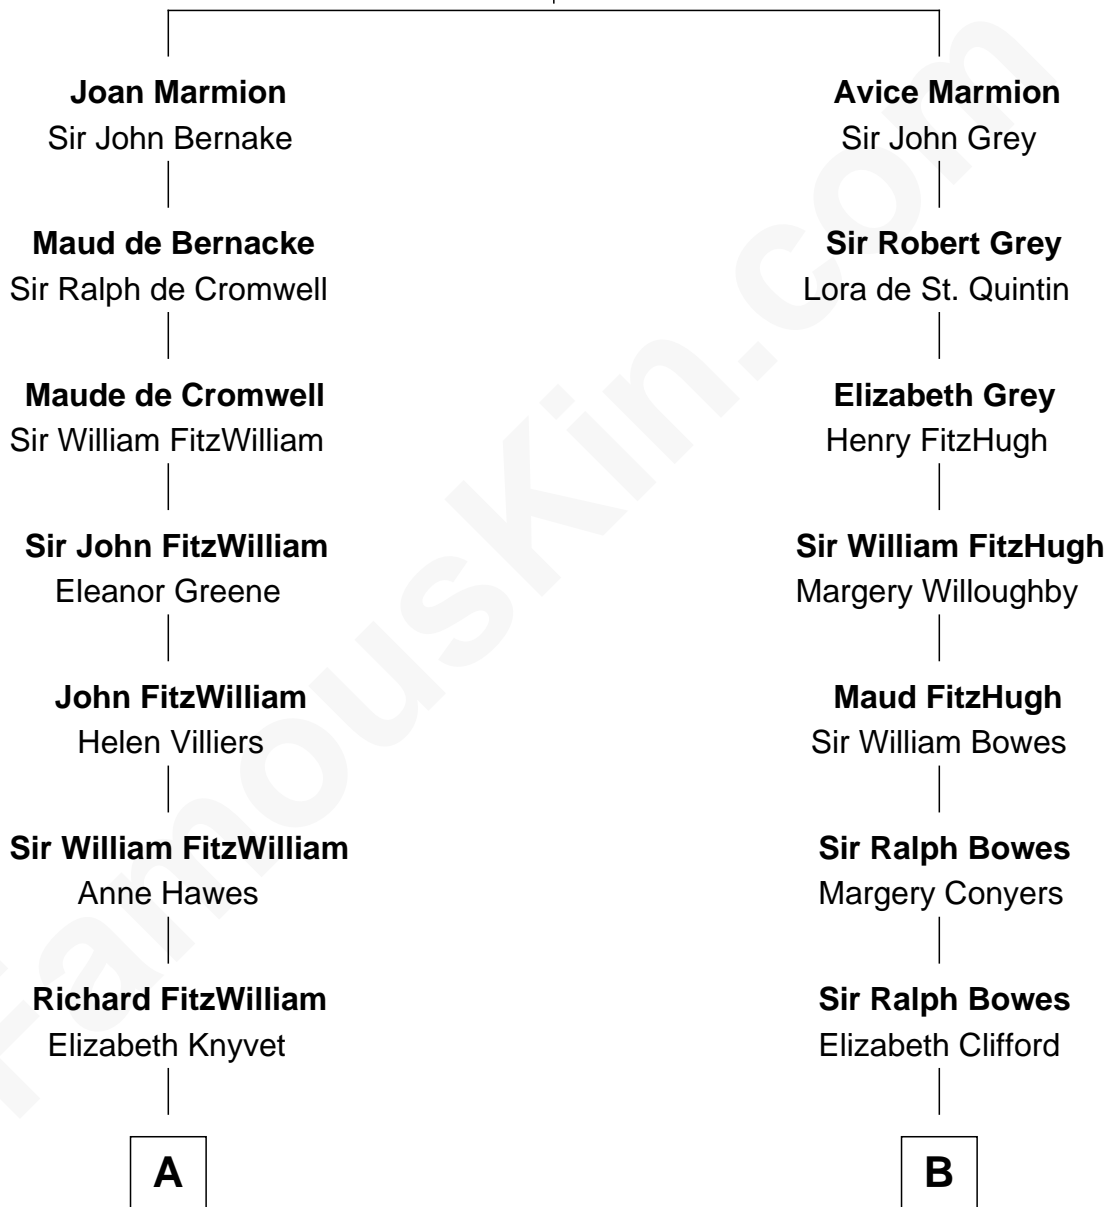

FamousKin.com

Relationship Chart of

Abigail (Smith) Adams

First Lady of President John Adams

14th cousin 6 times removed of

Sandra Day O'Connor

First Female U.S. Supreme Court Justice

Sir John Marmion

Maud de Furnival

C

—
Hollis Day

Eliza L. Flanders

—
Henry Clay Day

Alice Edith Hilton

—
Henry R. Day

Ada Mae Wilkey