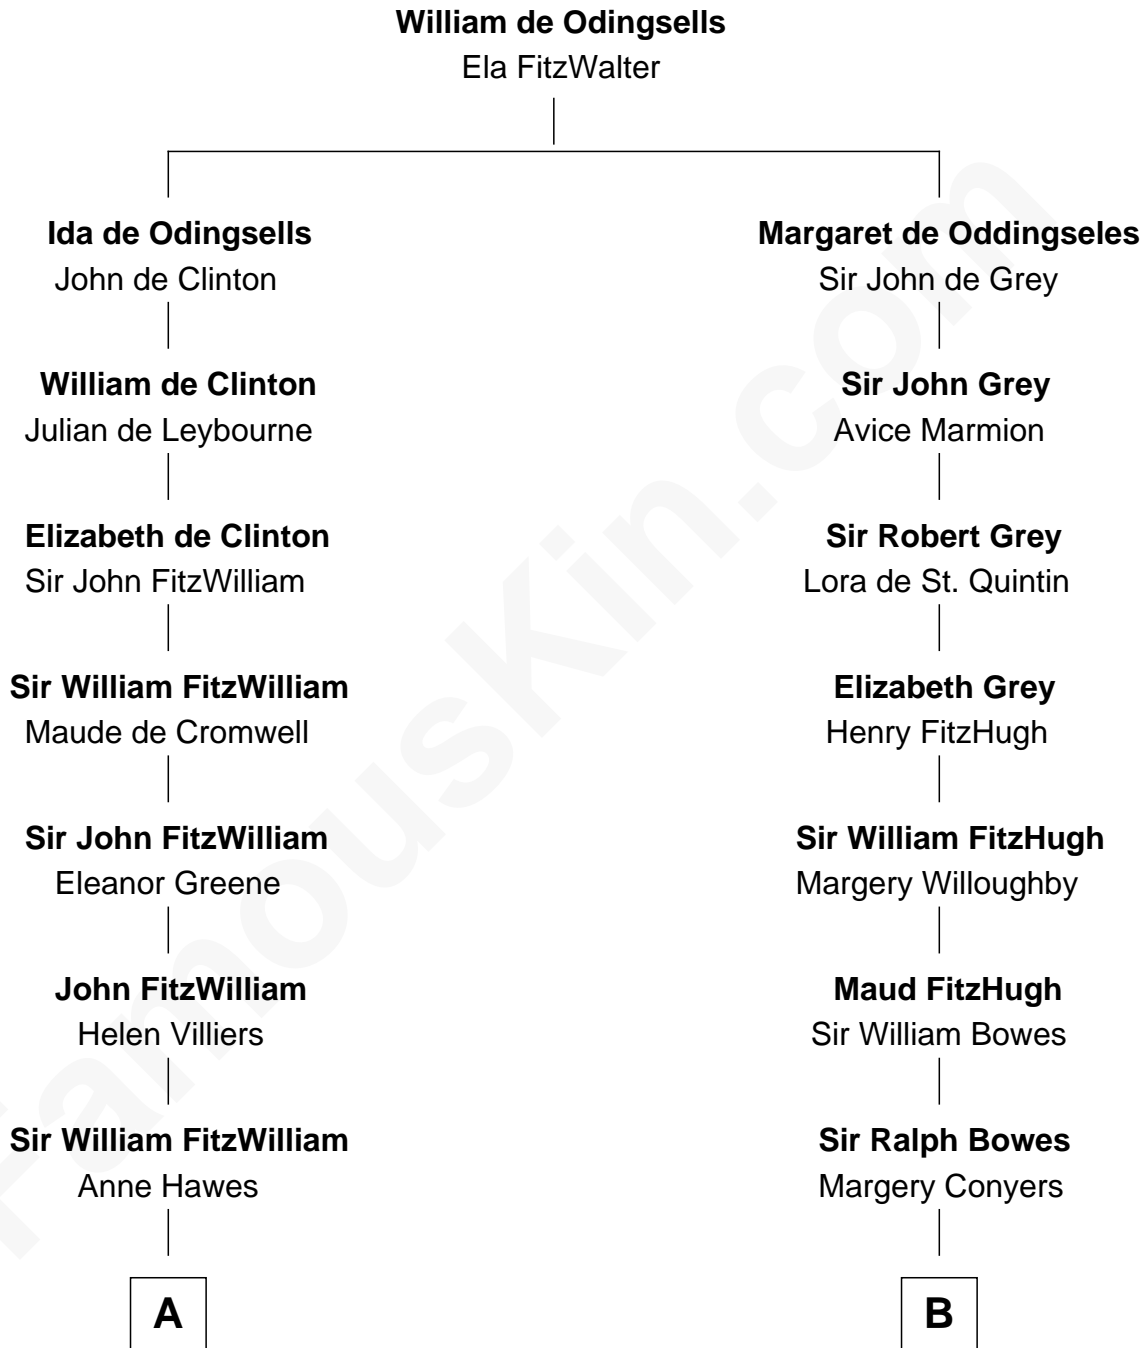

FamousKin.com
Relationship Chart of
Abigail (Smith) Adams

First Lady of President John Adams

15th cousin 6 times removed of

Sandra Day O'Connor

First Female U.S. Supreme Court Justice

C

Lettice Carlyle Cobb

Luke Day

Hollis Day

Eliza L. Flanders

Henry Clay Day

Alice Edith Hilton

Henry R. Day

Ada Mae Wilkey

Sandra Day O'Connor

U.S. Supreme Court Justice