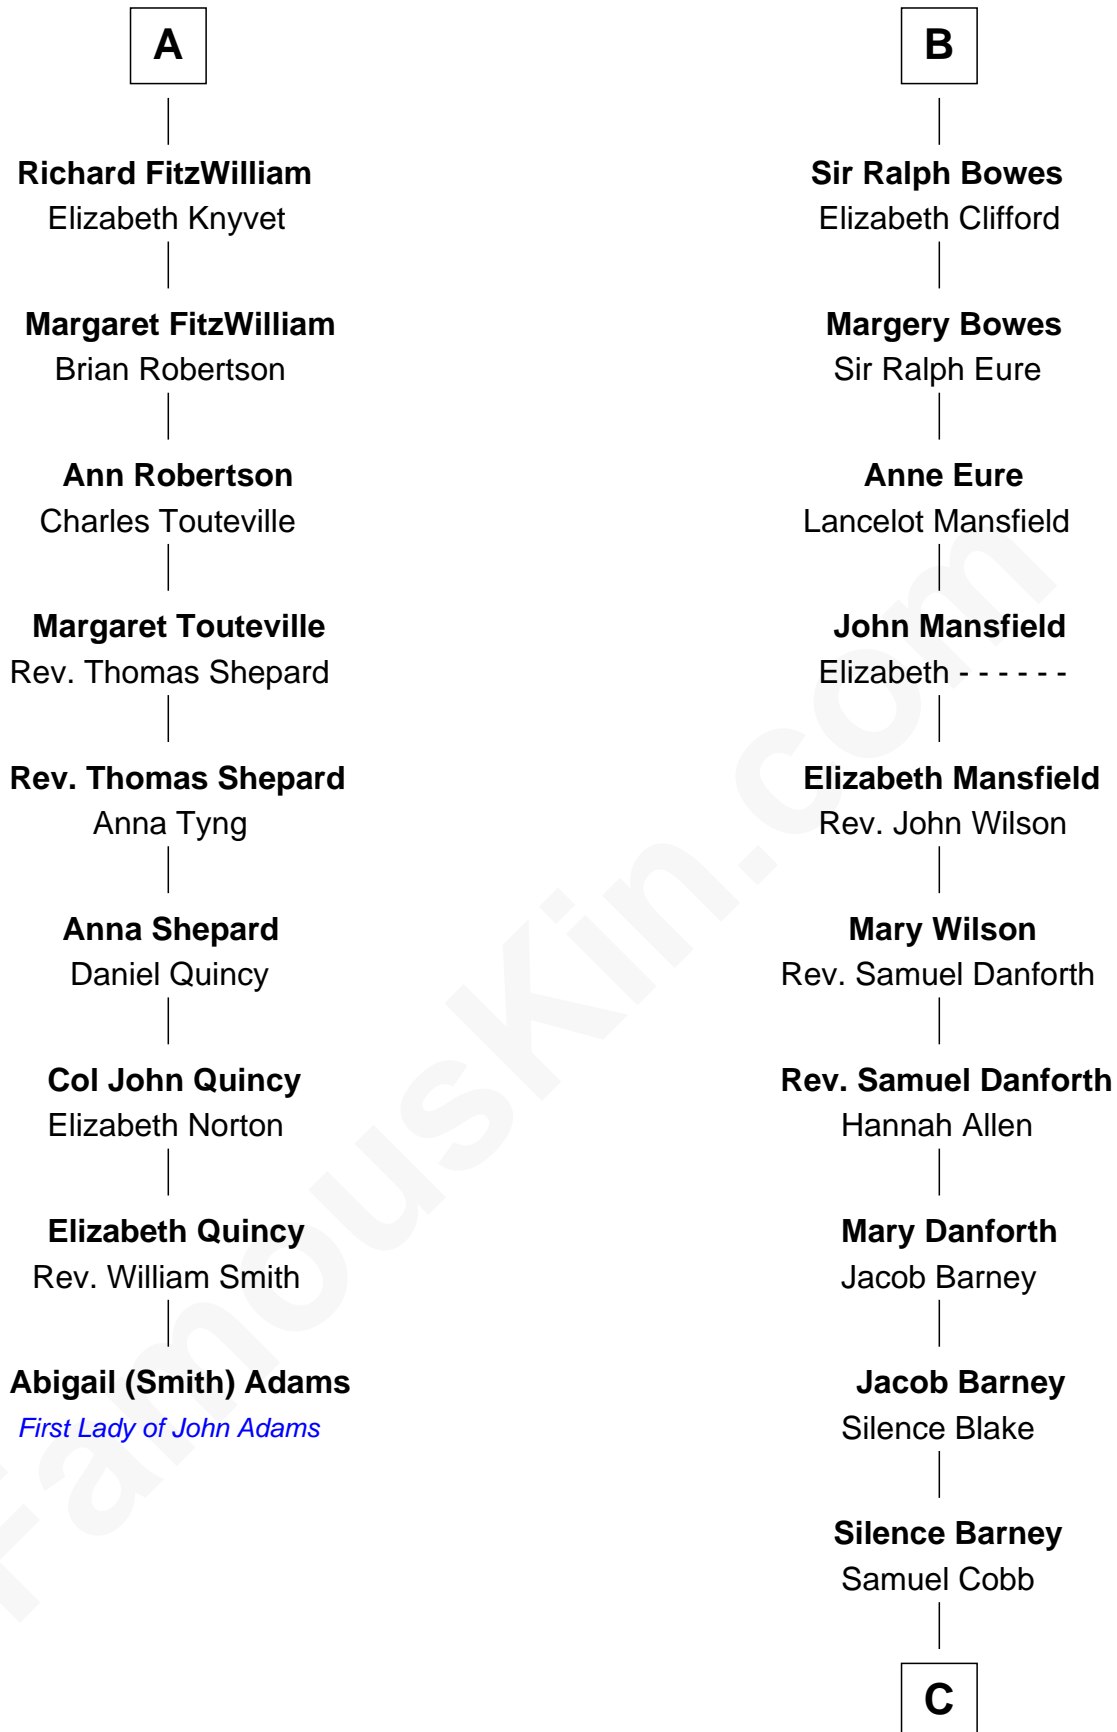

FamousKin.com
Relationship Chart of
Abigail (Smith) Adams

First Lady of President John Adams

15th cousin 6 times removed of

Sandra Day O'Connor

First Female U.S. Supreme Court Justice

C

Lettice Carlyle Cobb

Luke Day

Hollis Day

Eliza L. Flanders

Henry Clay Day

Alice Edith Hilton

Henry R. Day

Ada Mae Wilkey

Sandra Day O'Connor