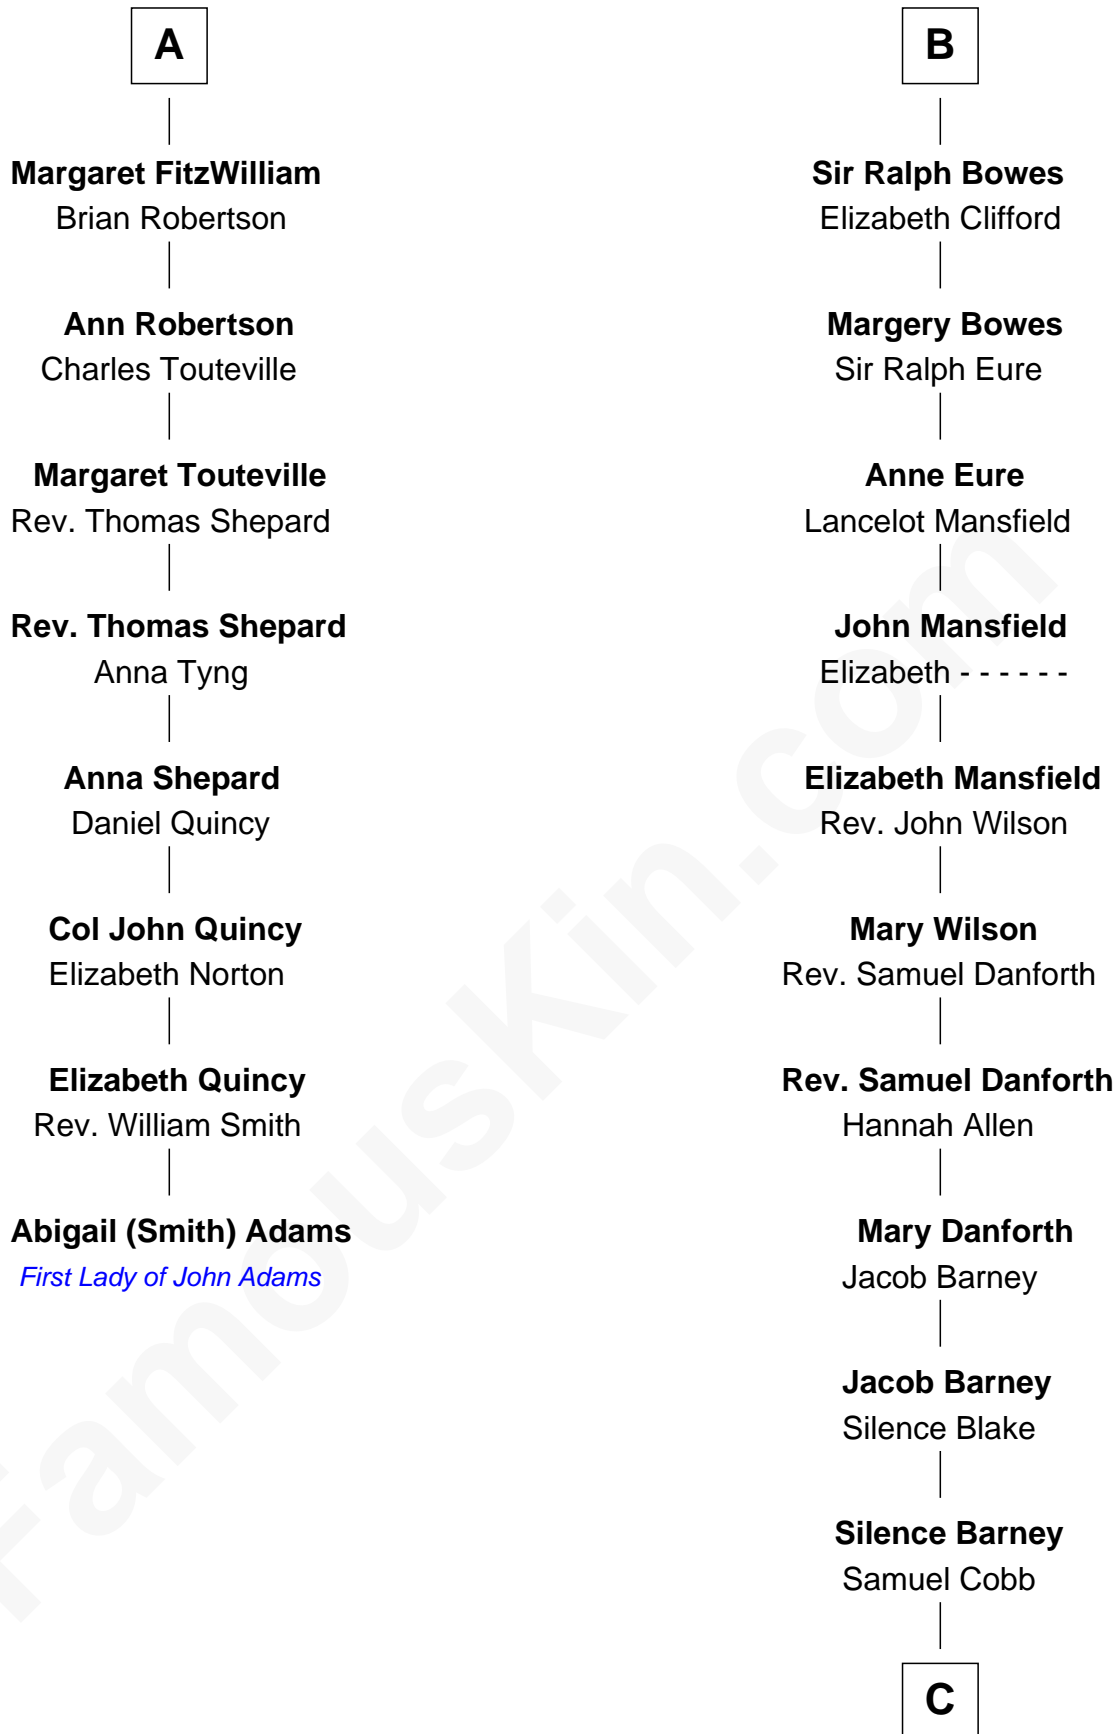

FamousKin.com

Relationship Chart of

Abigail (Smith) Adams

First Lady of President John Adams

14th cousin 7 times removed of

Sandra Day O'Connor

First Female U.S. Supreme Court Justice

C

Lettice Carlyle Cobb

Luke Day

Hollis Day

Eliza L. Flanders

Henry Clay Day

Alice Edith Hilton

Henry R. Day

Ada Mae Wilkey