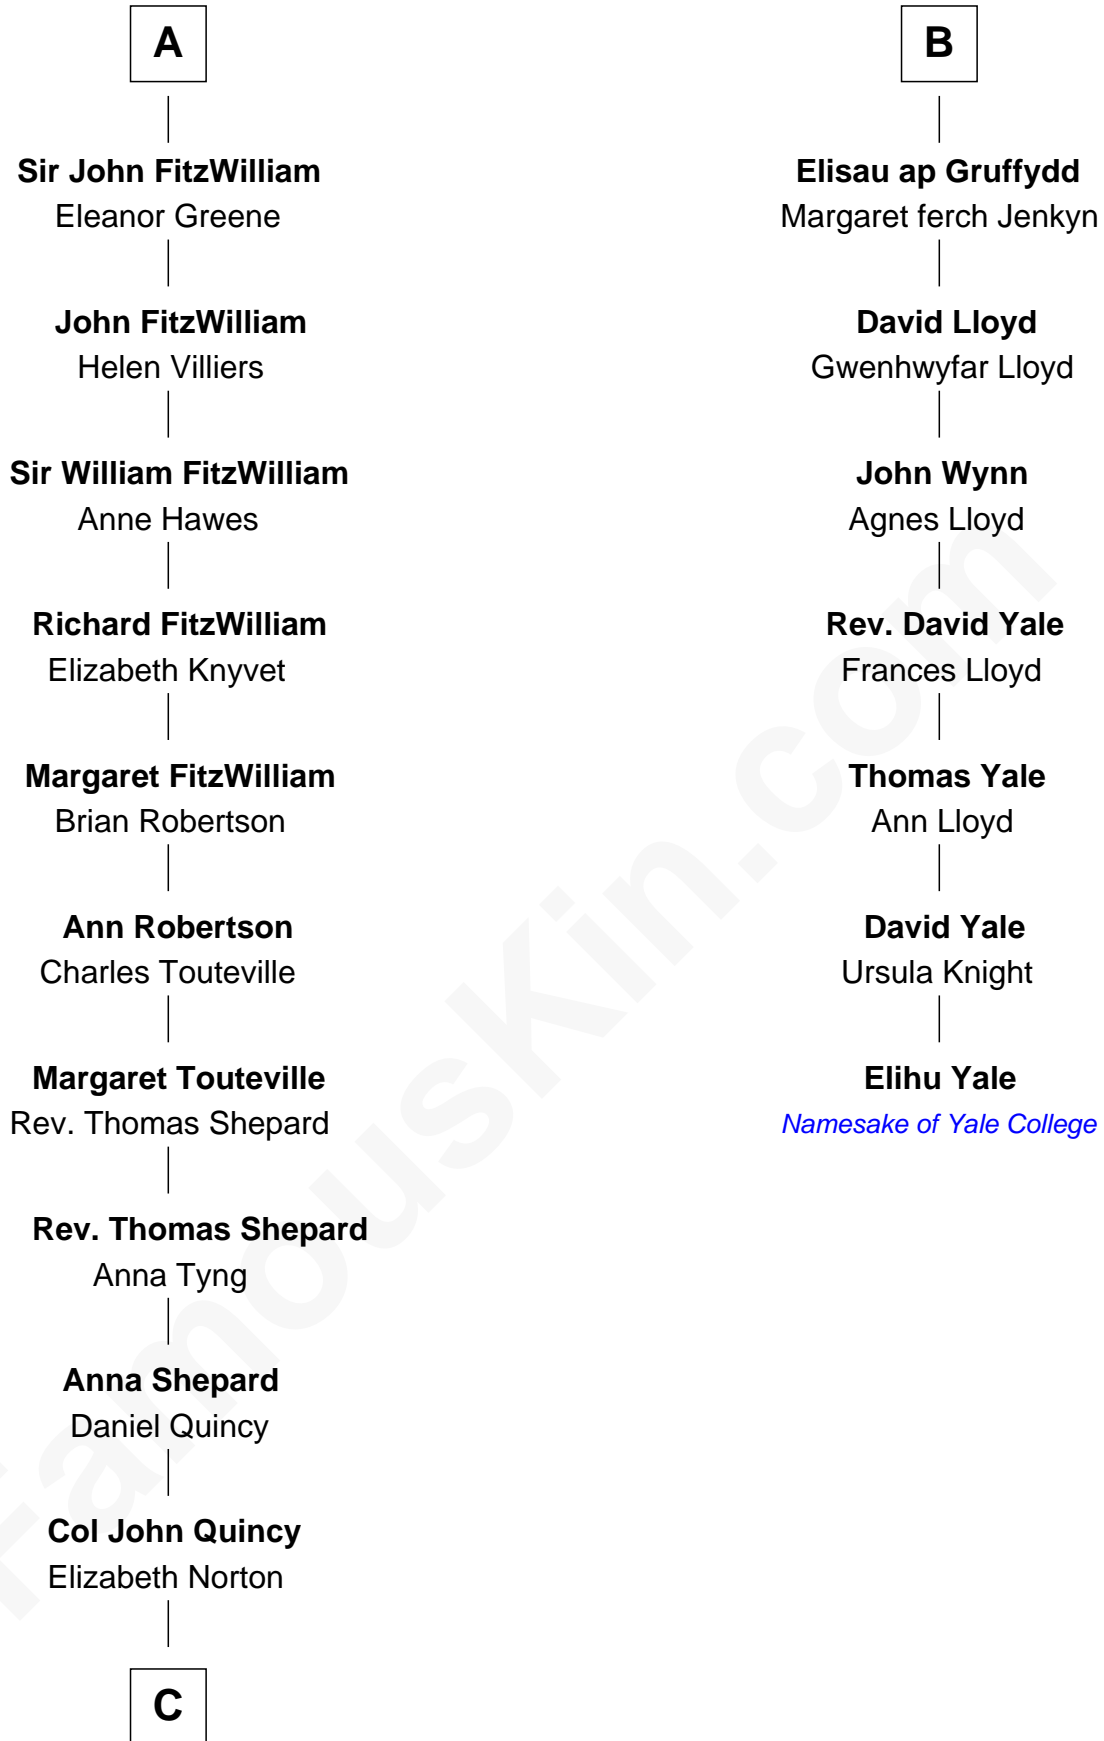

## Relationship Chart of

### Abigail (Smith) Adams

First Lady of President John Adams

13th cousin 5 times removed of

**Elihu Yale**

Benefactor and Namesake of Yale College

**C**

**Elizabeth Quincy**  
Rev. William Smith

**Abigail (Smith) Adams**  
*First Lady of John Adams*