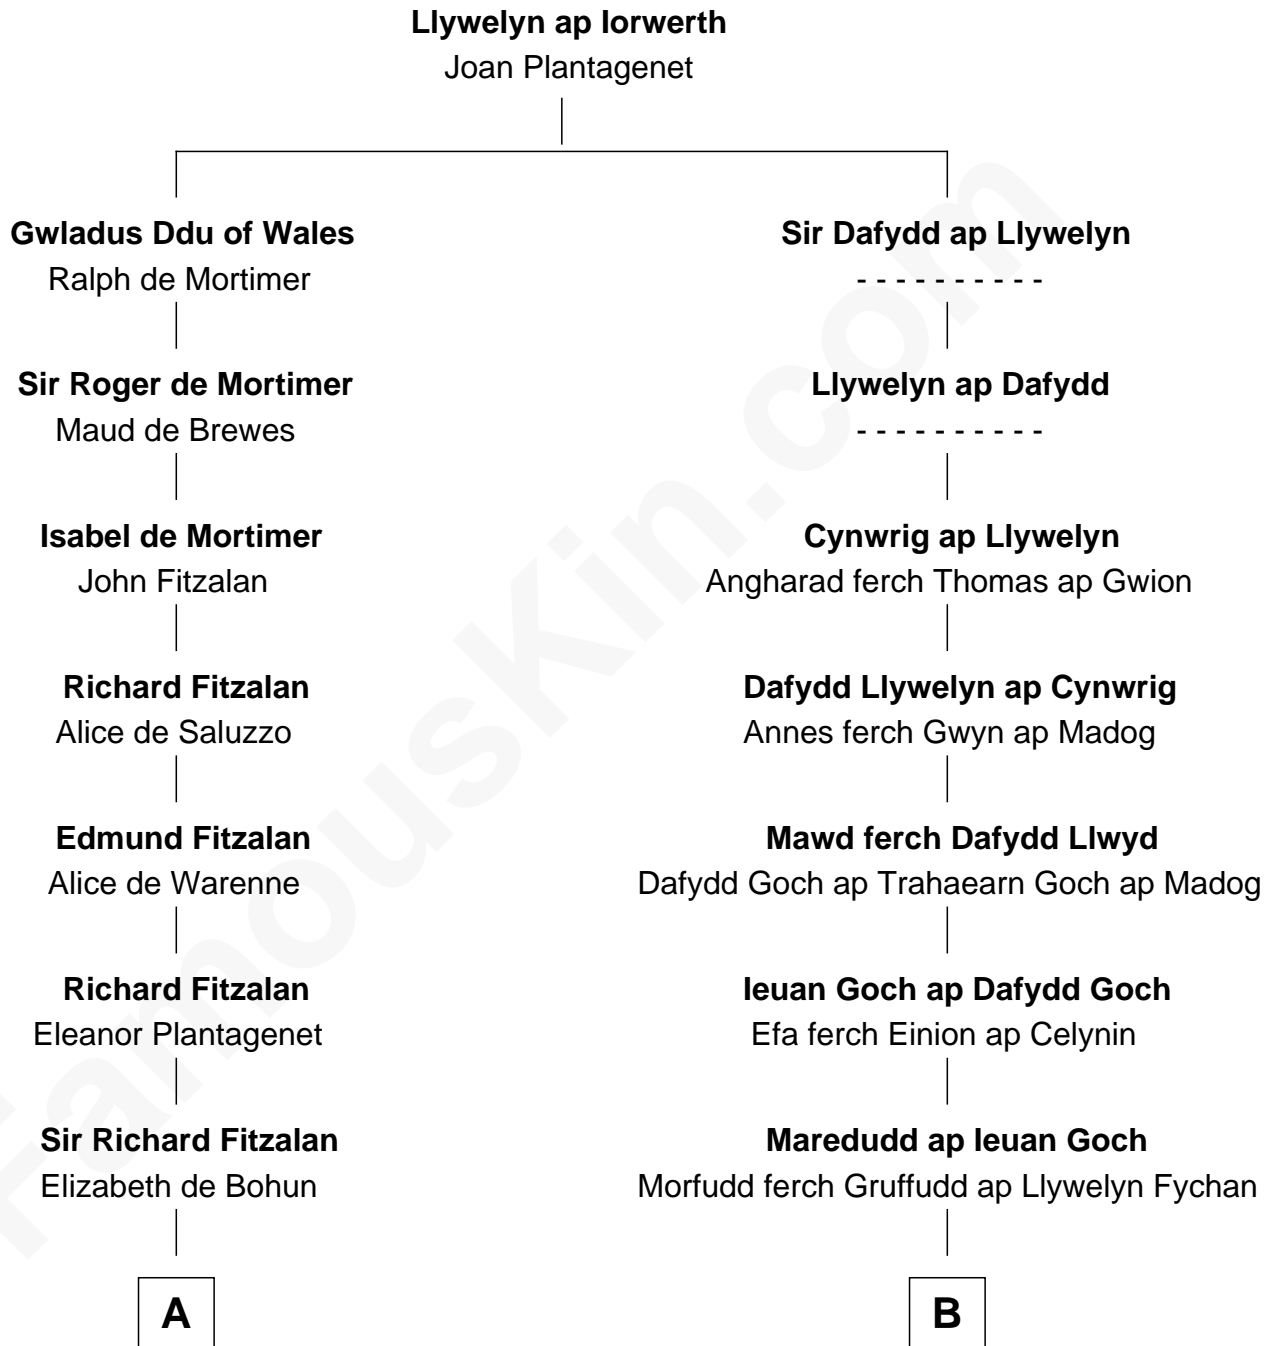

FamousKin.com

Relationship Chart of

Abigail (Smith) Adams

First Lady of President John Adams

16th cousin 4 times removed of

Elihu Yale

Benefactor and Namesake of Yale College

C

—
Anna Shepard

Daniel Quincy

—
Col John Quincy

Elizabeth Norton

—
Elizabeth Quincy

Rev. William Smith

—
Abigail (Smith) Adams

First Lady of John Adams

FamousKin.com