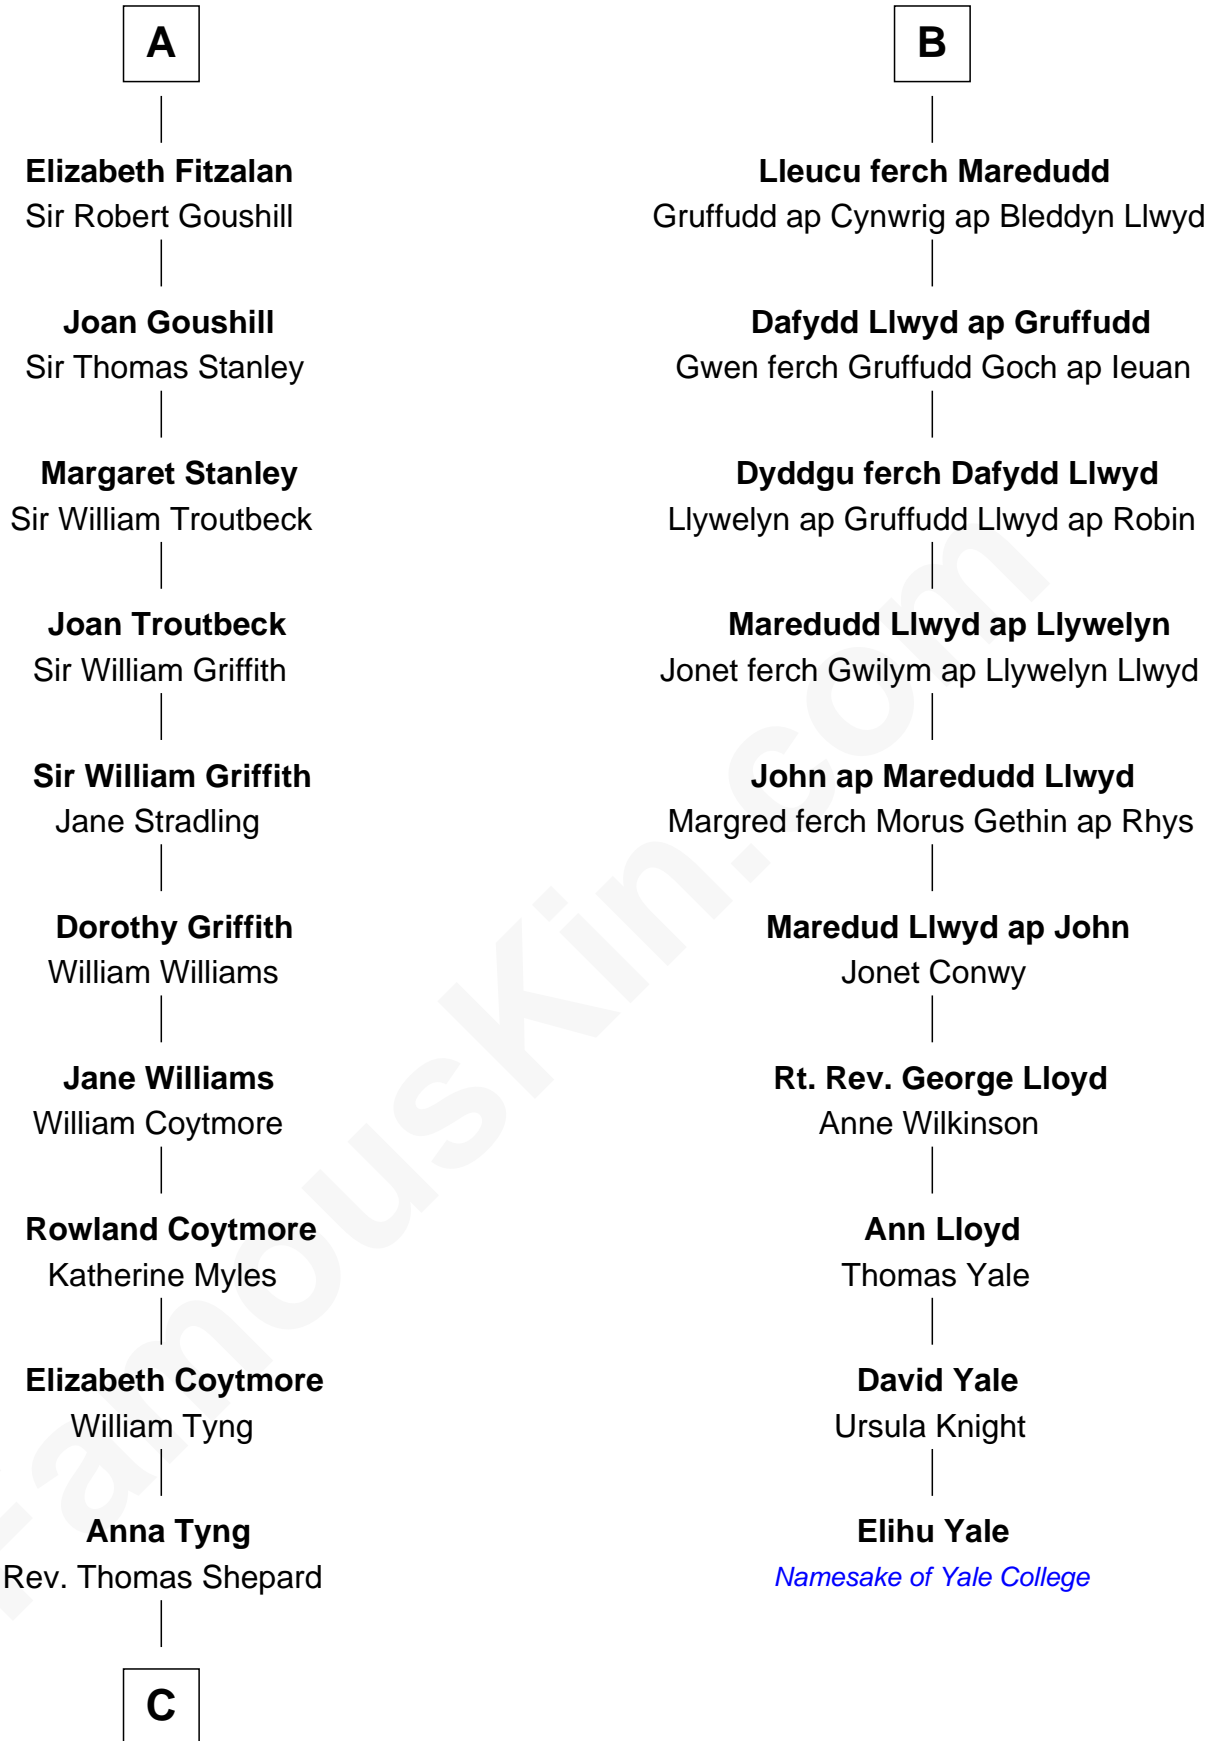

FamousKin.com

Relationship Chart of

Abigail (Smith) Adams

First Lady of President John Adams

16th cousin 4 times removed of

Elihu Yale

Benefactor and Namesake of Yale College

C

—
Anna Shepard

Daniel Quincy

—
Col John Quincy

Elizabeth Norton

—
Elizabeth Quincy

Rev. William Smith

—
Abigail (Smith) Adams

First Lady of John Adams