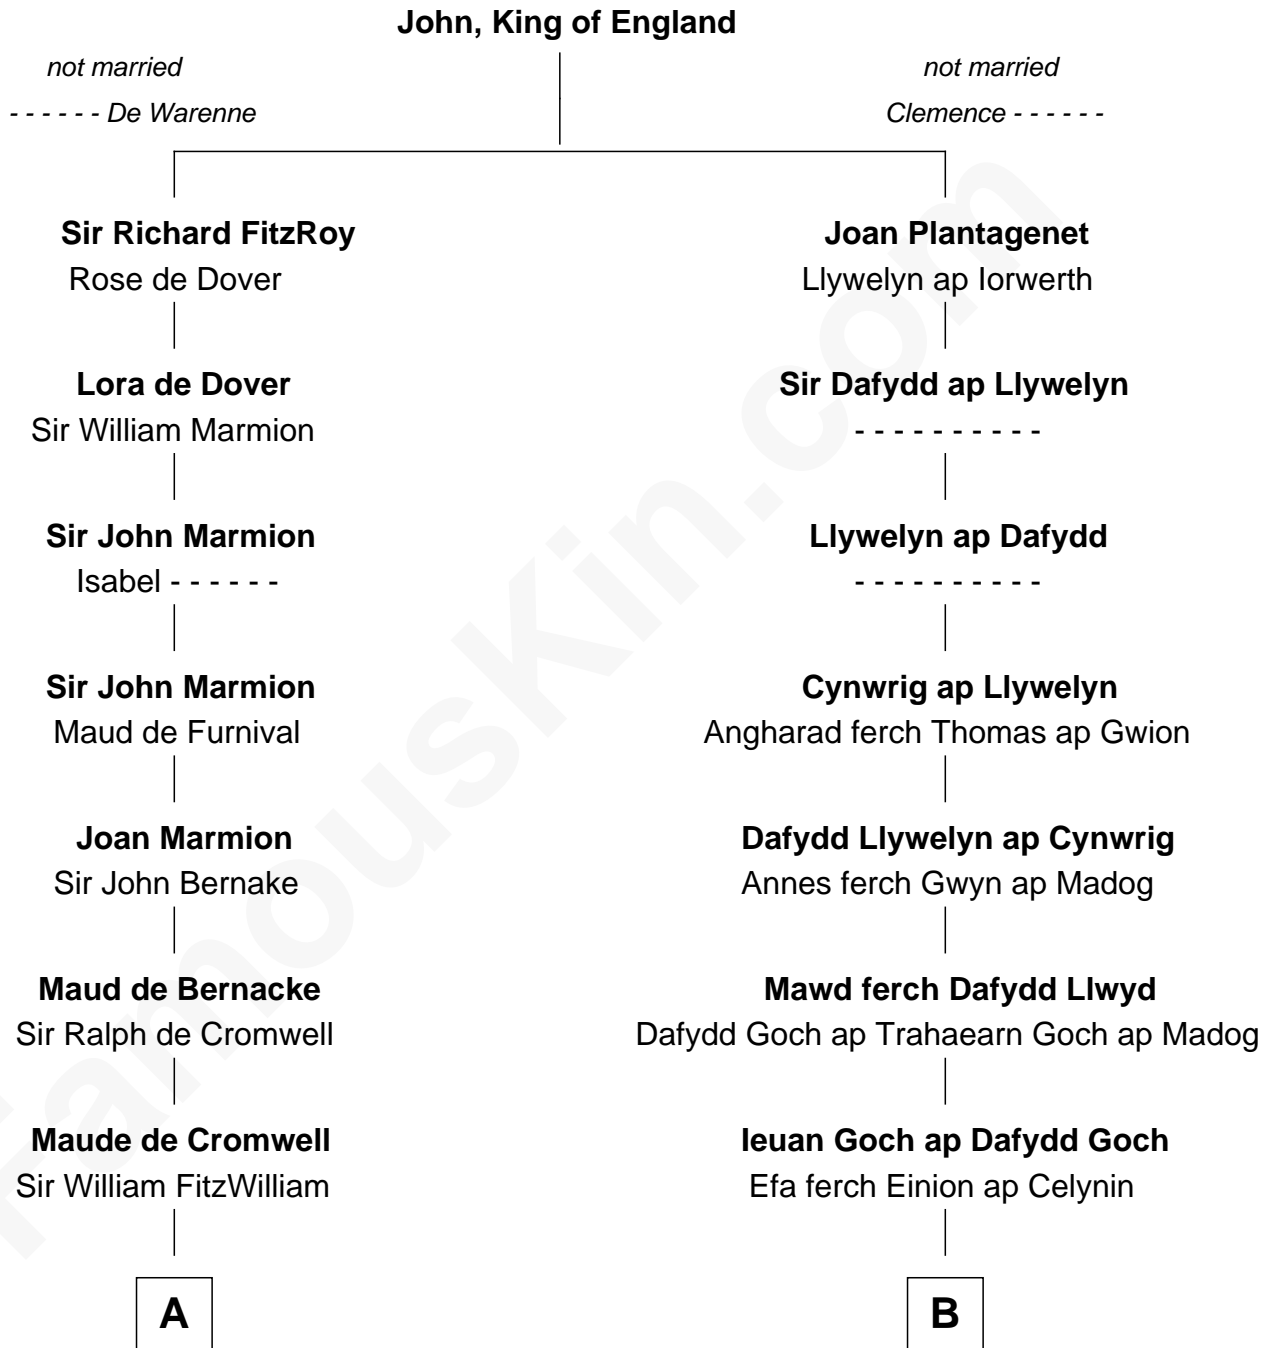

FamousKin.com

Relationship Chart of

Abigail (Smith) Adams

First Lady of President John Adams

17th cousin 1 time removed of

Elihu Yale

Benefactor and Namesake of Yale College

C

Elizabeth Quincy
Rev. William Smith

Abigail (Smith) Adams
First Lady of John Adams

FamousKin.com