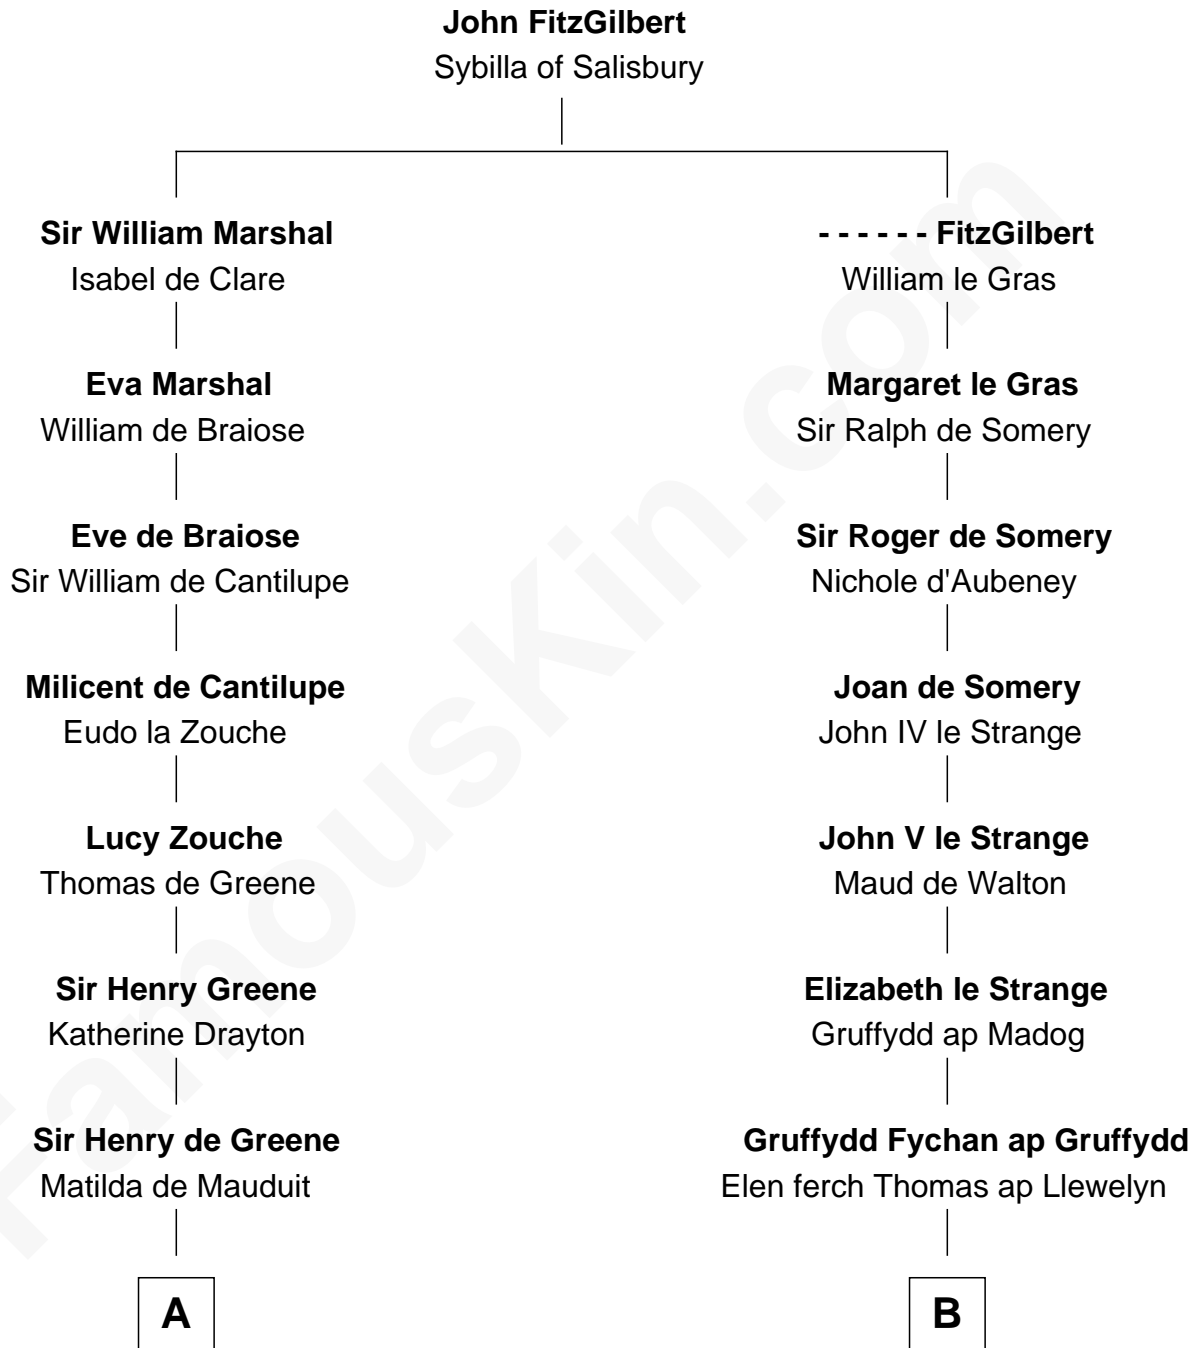

FamousKin.com

Relationship Chart of

Abigail (Smith) Adams

First Lady of President John Adams

15th cousin 3 times removed of

Elihu Yale

Benefactor and Namesake of Yale College

C