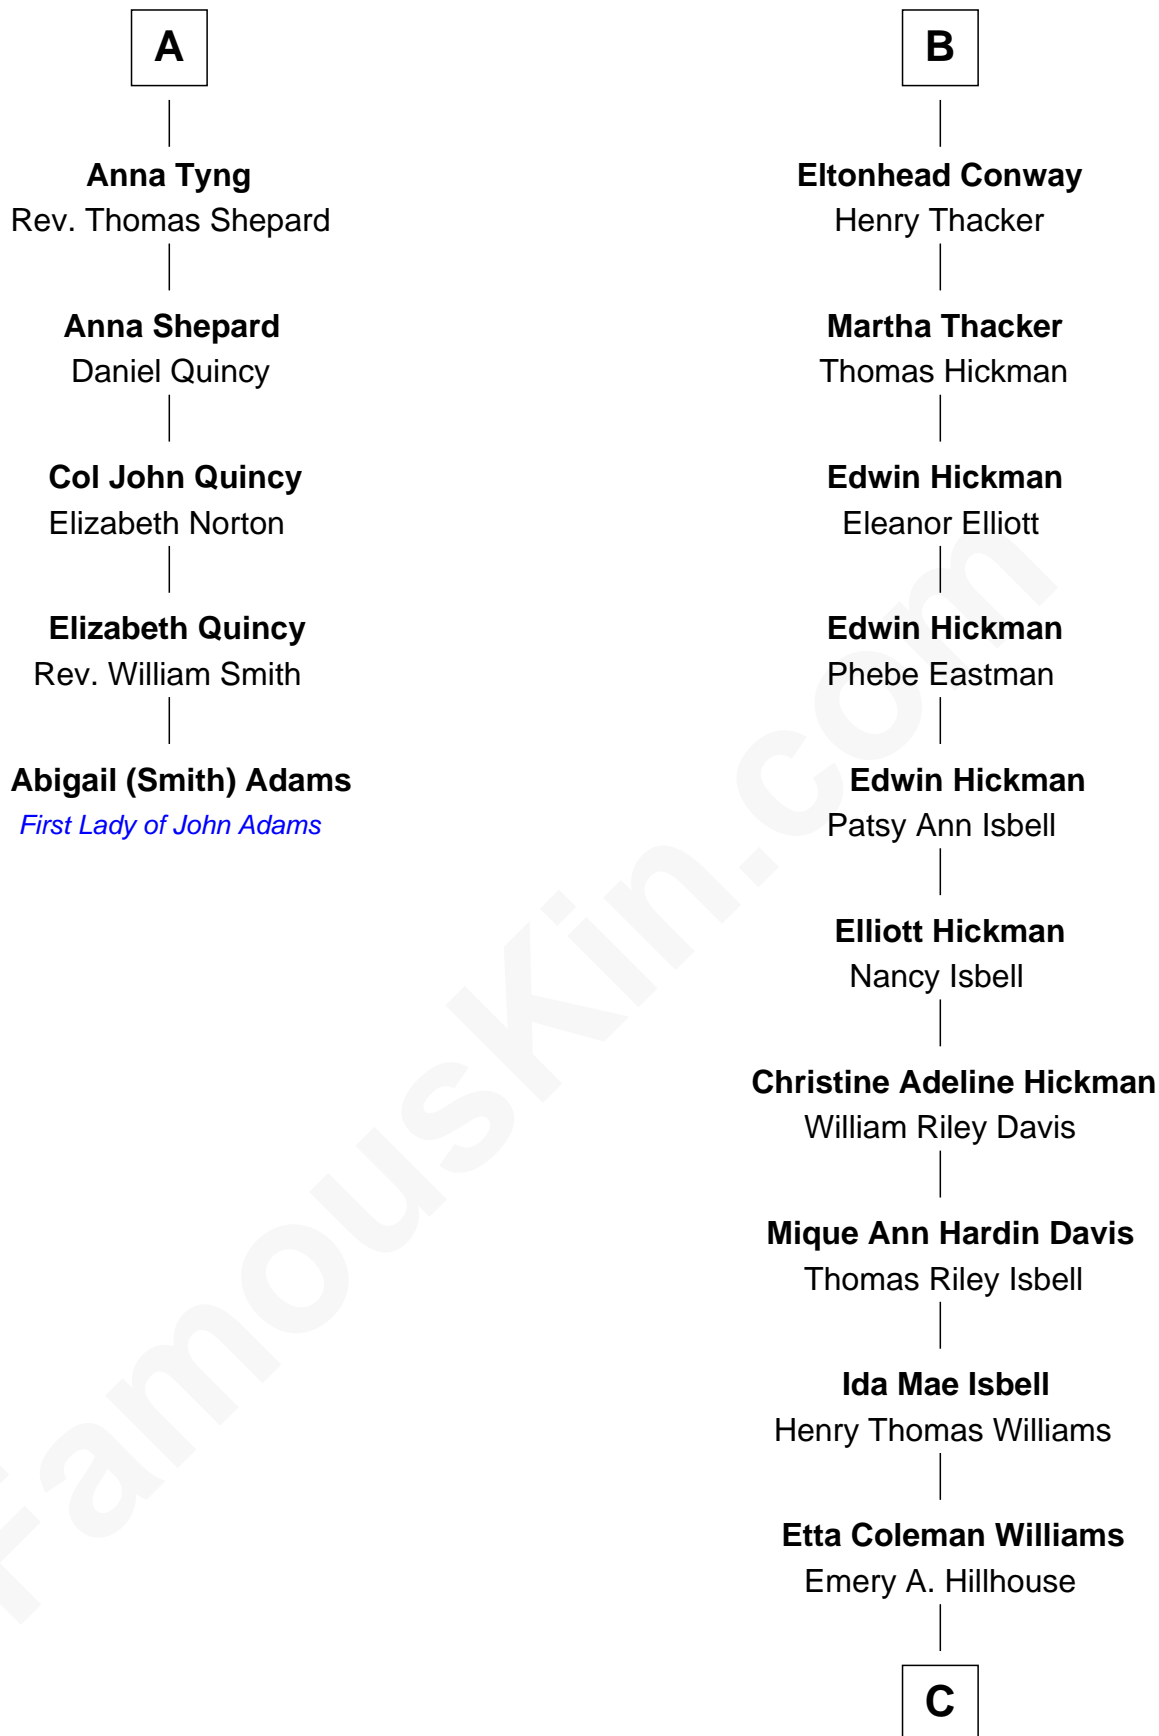

FamousKin.com

Relationship Chart of

Abigail (Smith) Adams

First Lady of President John Adams

11th cousin 8 times removed of

Brad Pitt
Movie Actor

Sir Thomas Stanley
Joan Goushill

Margaret Stanley
Sir William Troutbeck

Joan Troutbeck
Sir William Griffith

Sir William Griffith
Jane Stradling

Dorothy Griffith
William Williams

Jane Williams
William Coytmore

Rowland Coytmore
Katherine Myles

Elizabeth Coytmore
William Tyng

A

Katherine Stanley
Sir John Savage

Dulcia Savage
Sir Henry Bold

Maud Bold
Thomas Gerard

Jennet Gerard
Richard Eltonhead

William Eltonhead
Anne Bowers

Richard Eltonhead
Anne Sutton

Martha Eltonhead
Edwin Conway

B

C