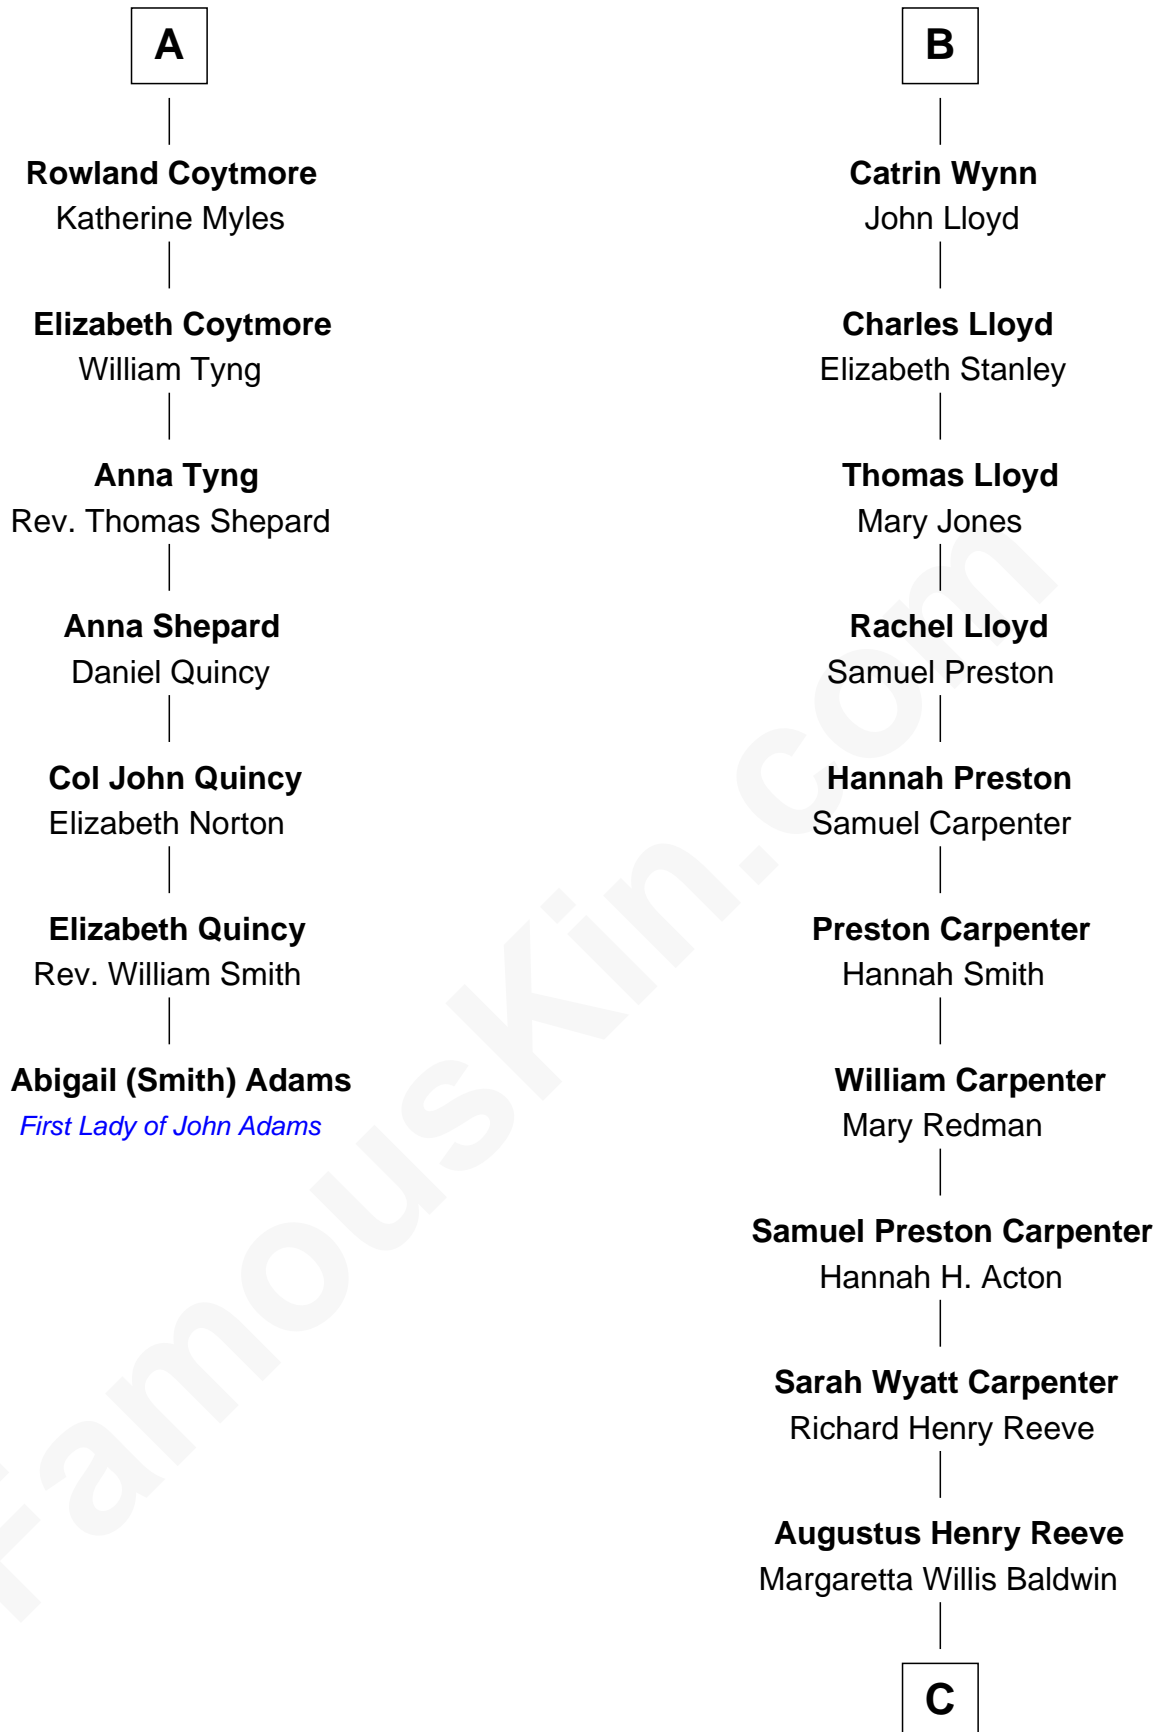

FamousKin.com
Relationship Chart of
Abigail (Smith) Adams
First Lady of President John Adams

13th cousin 6 times removed of
Christopher Reeve
Movie Actor

C

Richard Henry Reeve

Anne Conrad D'Olier

Franklin D'Olier Reeve

Barbara Pitney Lamb

Christopher Reeve

Movie Actor

FamousKin.com