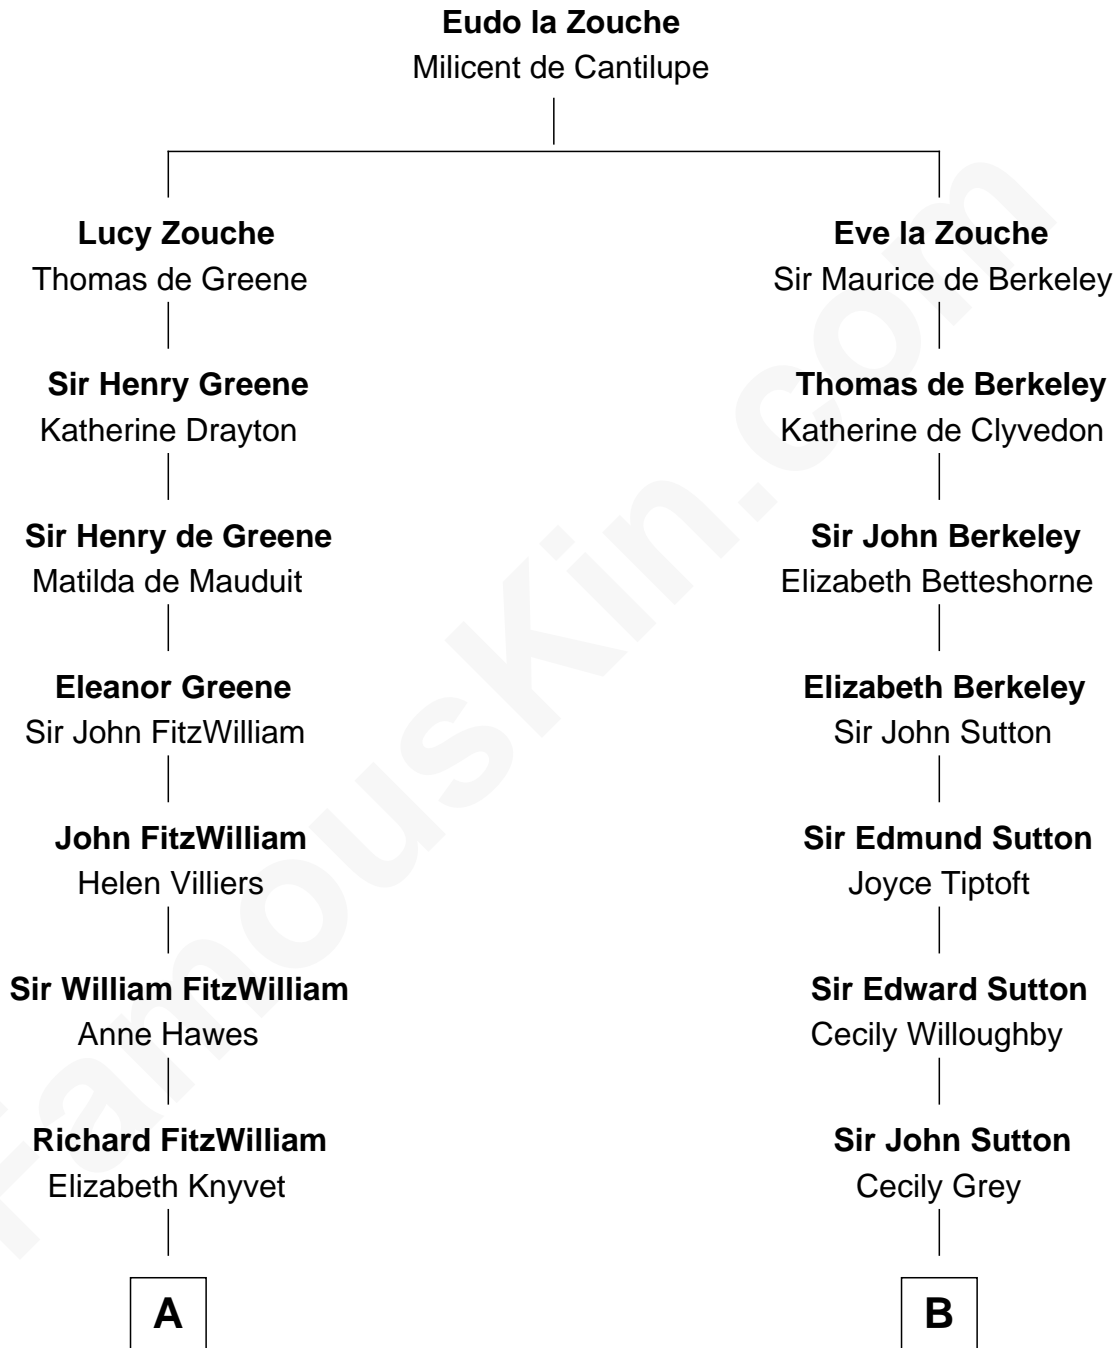

FamousKin.com
Relationship Chart of
Abigail (Smith) Adams
First Lady of President John Adams

14th cousin 7 times removed of
Christopher Reeve
Movie Actor

C

Katherine Irving Dayton

Henry Baldwin

Margaretta Willis Baldwin