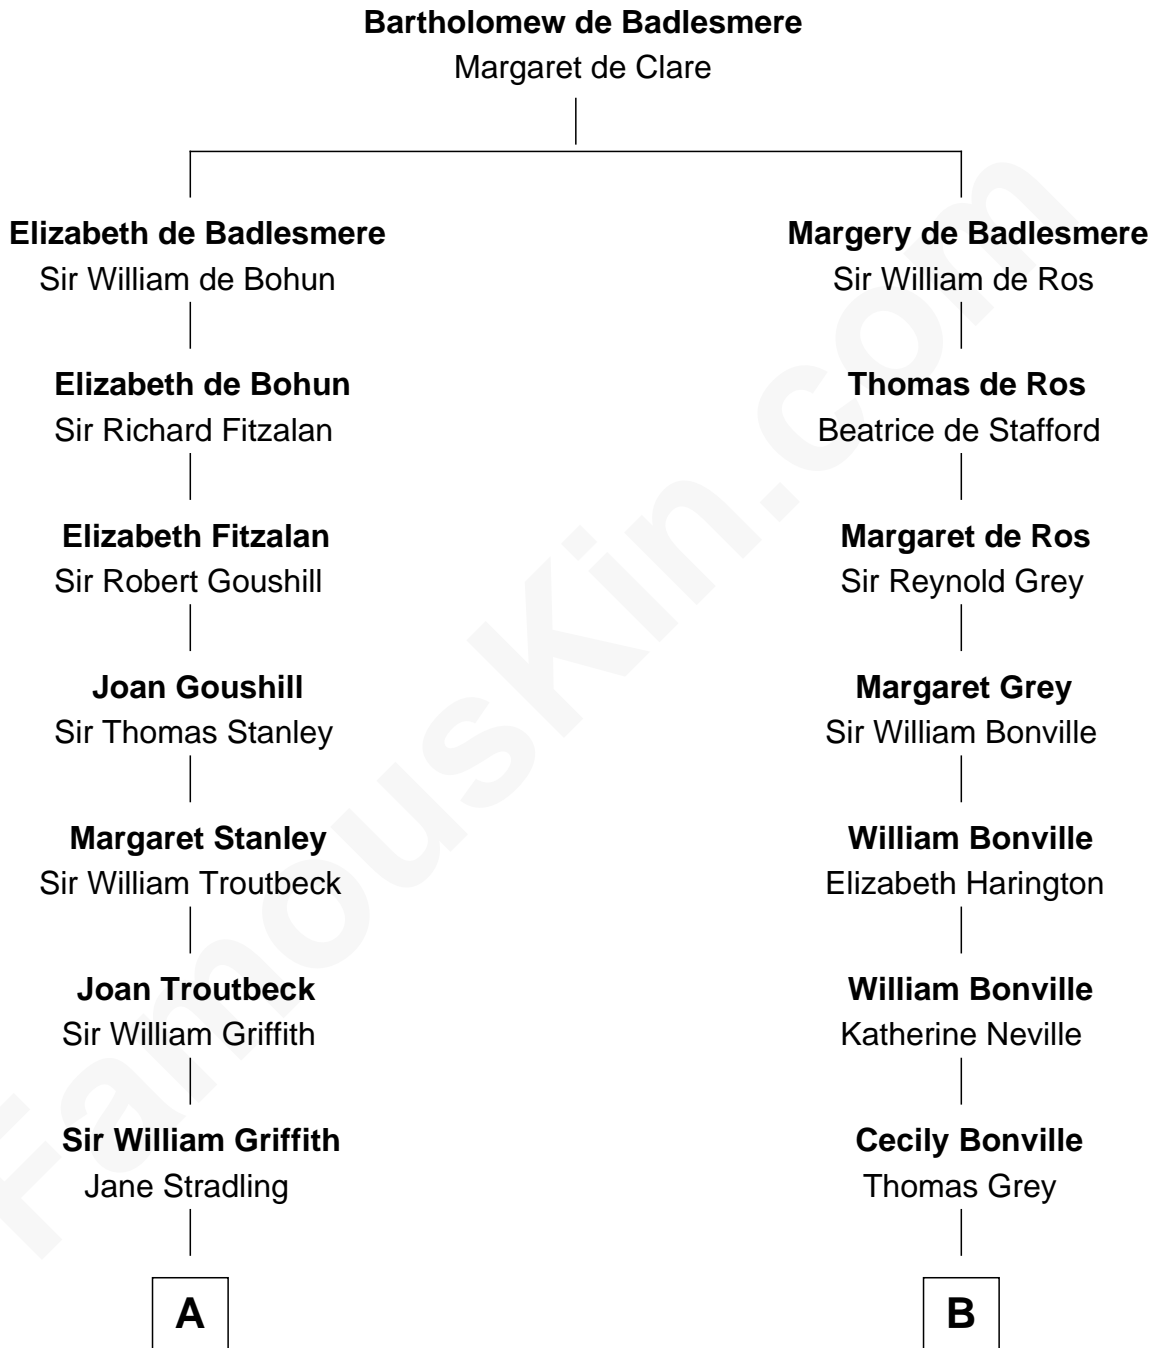

FamousKin.com

Relationship Chart of

Abigail (Smith) Adams

First Lady of President John Adams

15th cousin 3 times removed of

Colonel Robert Gould Shaw

U.S. Civil War leader of film "Glory" fame

C

Francis George Shaw

Sarah Blake Sturgis

Colonel Robert Gould Shaw

Main character in film "Glory"

FamousKin.com