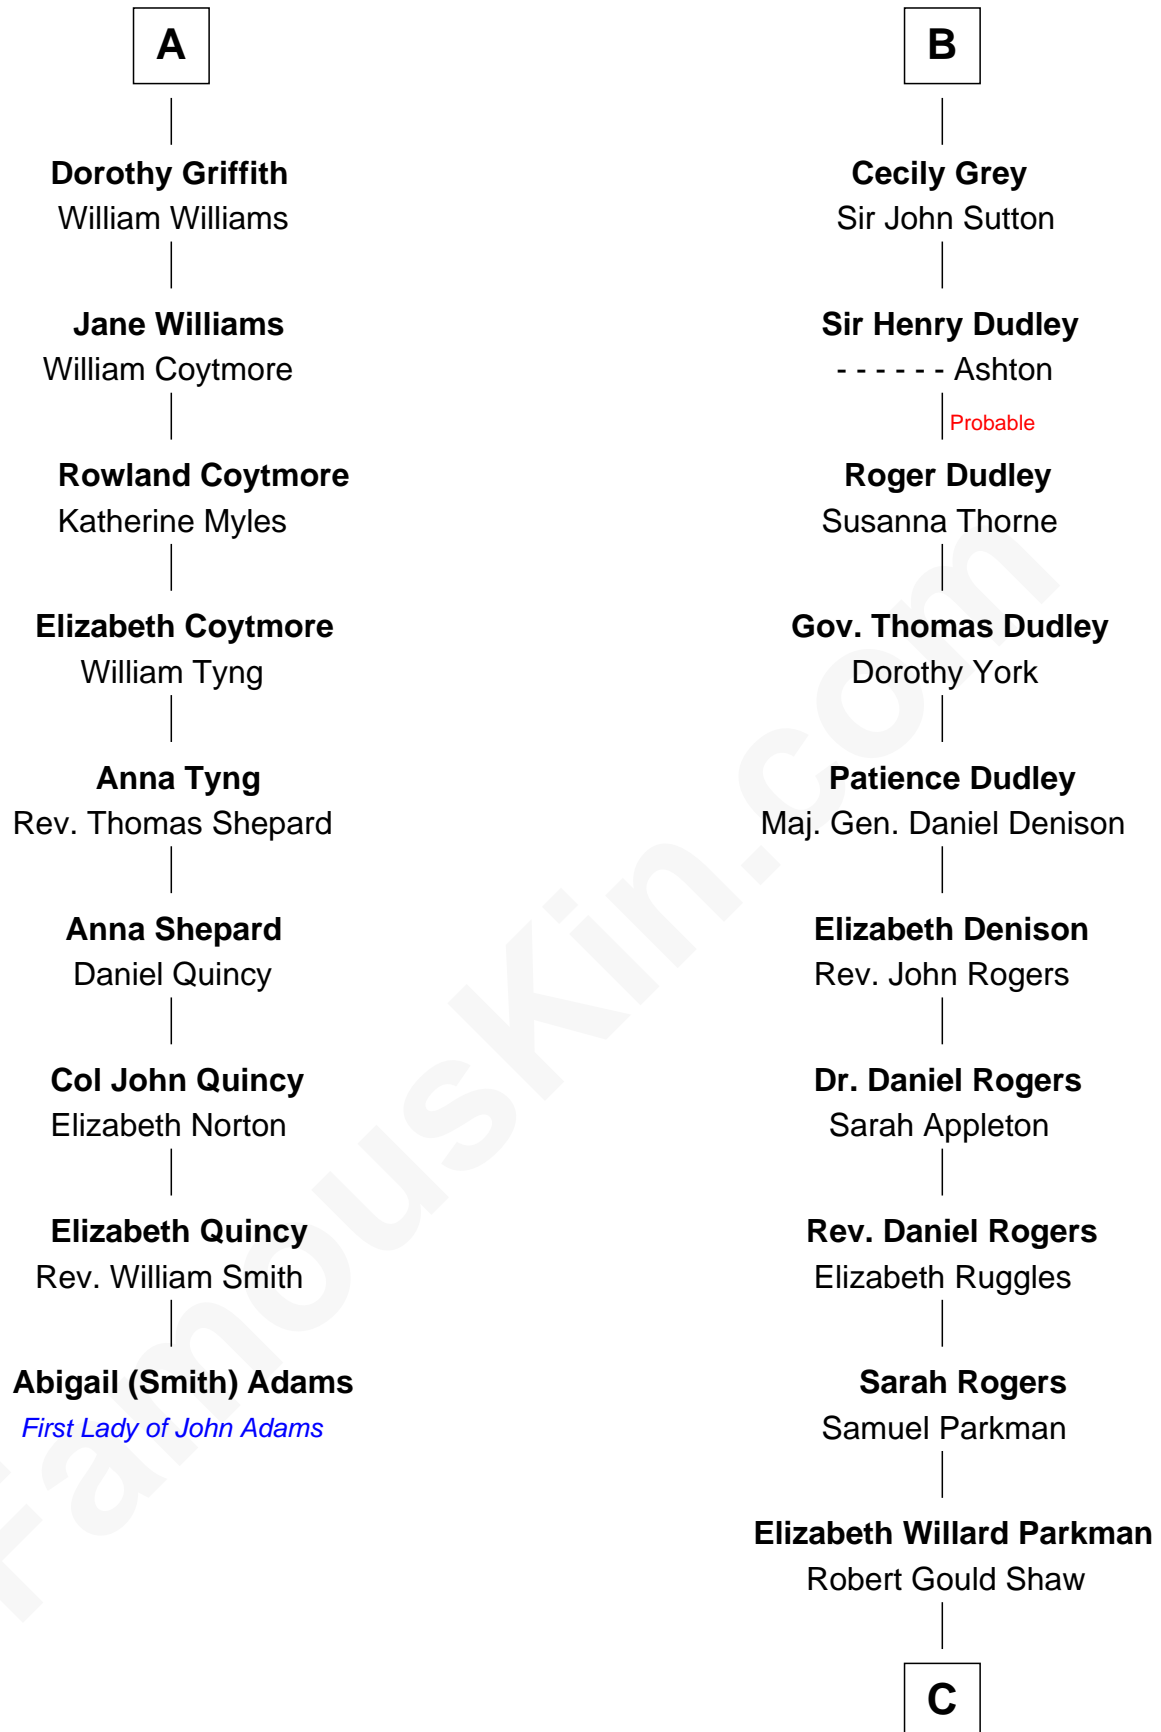

FamousKin.com

Relationship Chart of

Abigail (Smith) Adams

First Lady of President John Adams

15th cousin 3 times removed of

Colonel Robert Gould Shaw

U.S. Civil War leader of film "Glory" fame

C

Francis George Shaw

Sarah Blake Sturgis

Colonel Robert Gould Shaw

Main character in film "Glory"

FamousKin.com