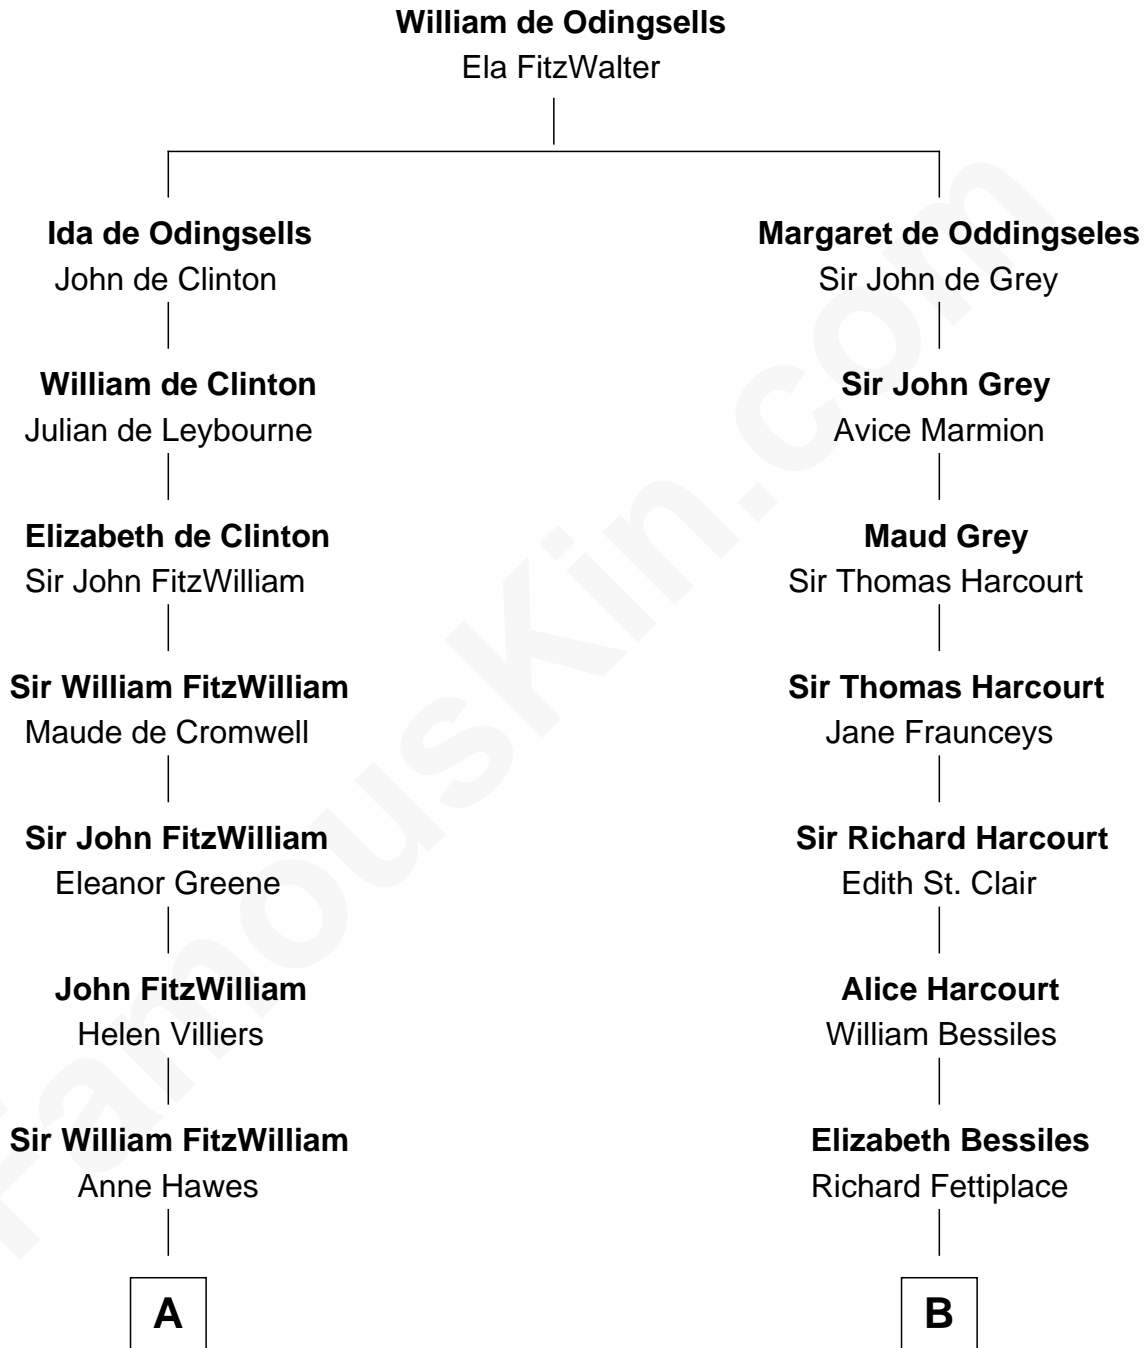

## Relationship Chart of

### Abigail (Smith) Adams

First Lady of President John Adams

15th cousin 3 times removed of

### Colonel Robert Gould Shaw

U.S. Civil War leader of film "Glory" fame

C

Francis George Shaw

Sarah Blake Sturgis

Colonel Robert Gould Shaw

*Main character in film "Glory"*

FamousKin.com