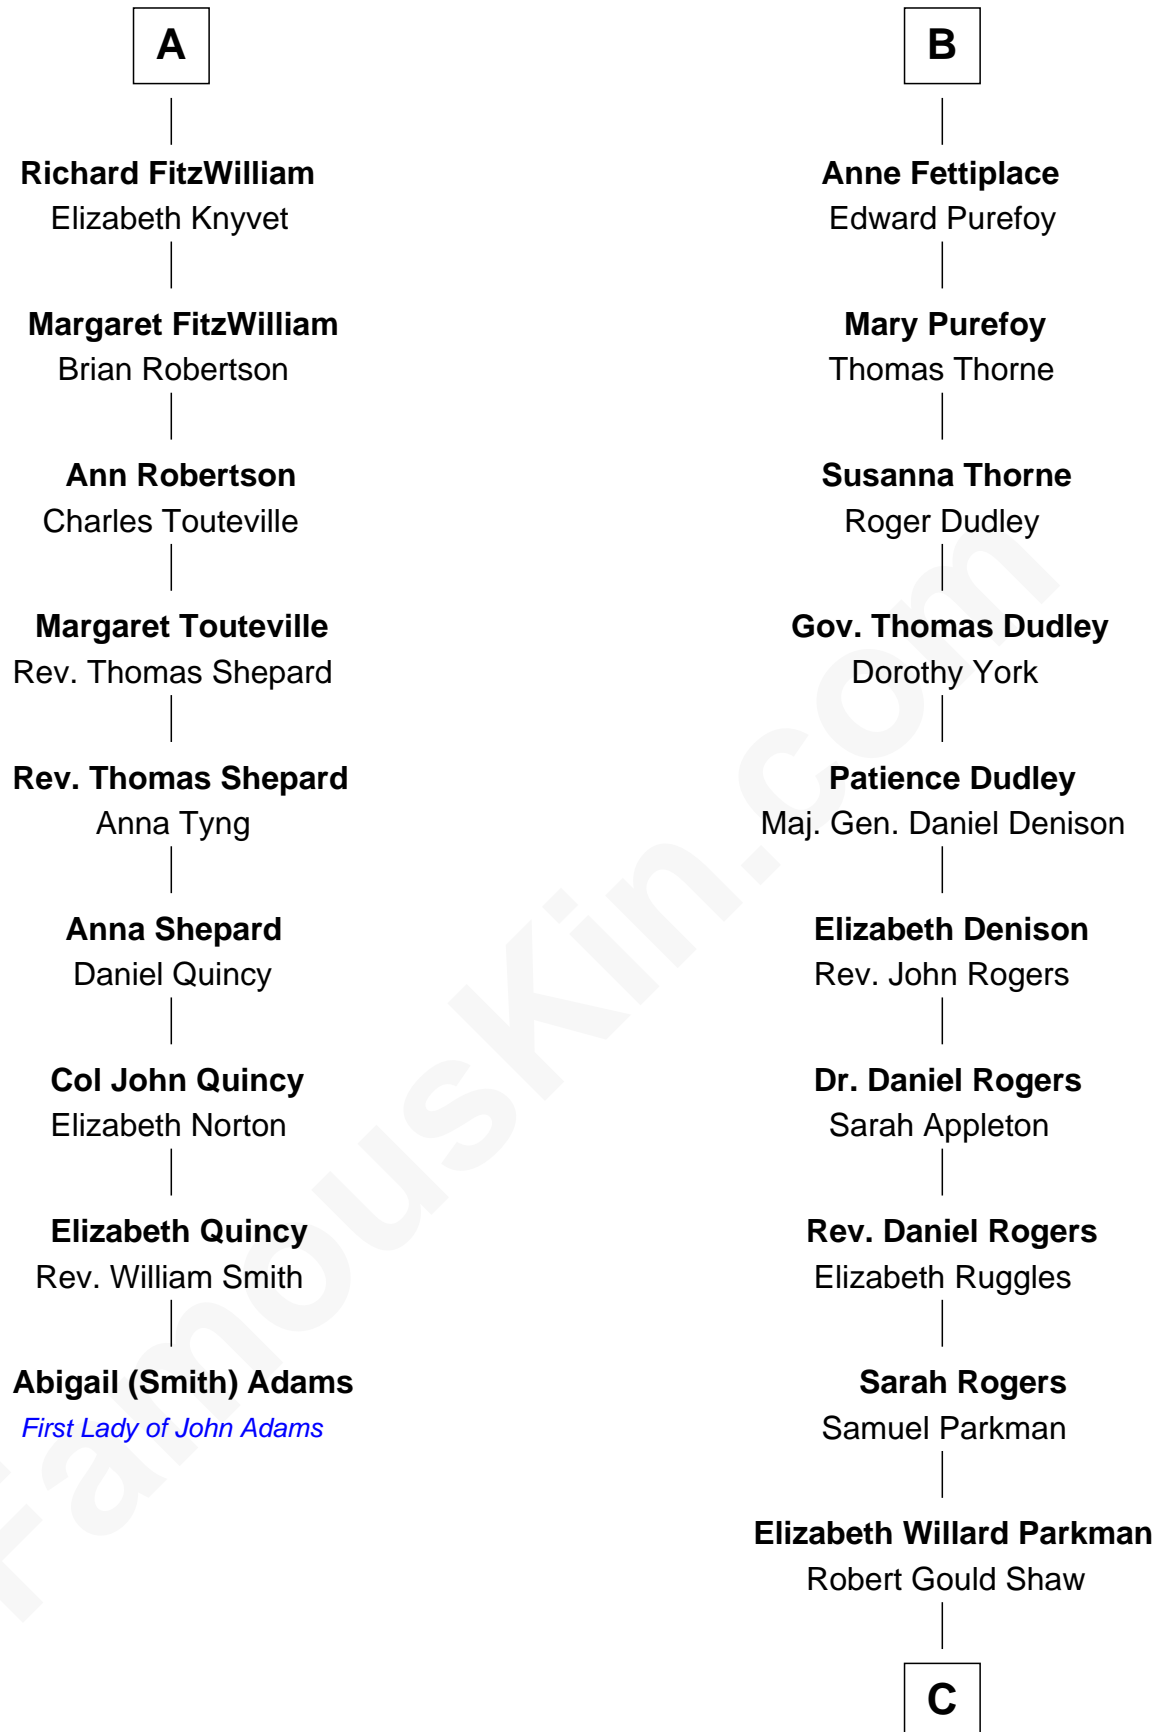

## Relationship Chart of

### Abigail (Smith) Adams

First Lady of President John Adams

15th cousin 3 times removed of

### Colonel Robert Gould Shaw

U.S. Civil War leader of film "Glory" fame

C

Francis George Shaw

Sarah Blake Sturgis

Colonel Robert Gould Shaw

*Main character in film "Glory"*

FamousKin.com