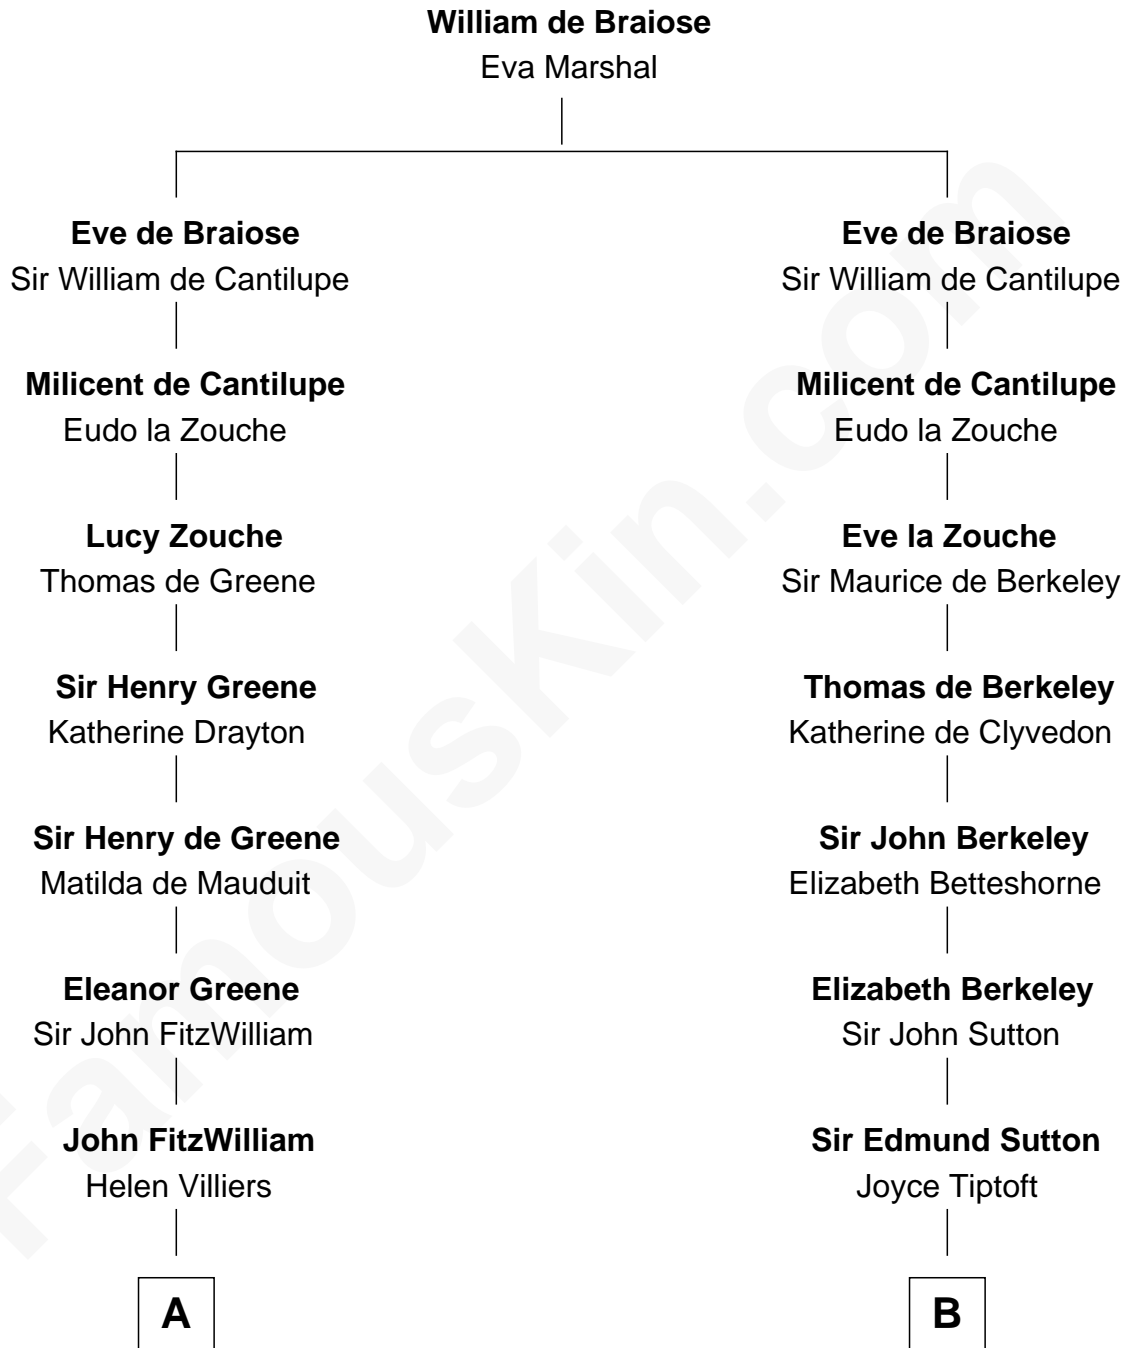

## Relationship Chart of

### Abigail (Smith) Adams

First Lady of President John Adams

16th cousin 3 times removed of

### Colonel Robert Gould Shaw

U.S. Civil War leader of film "Glory" fame

**C**

Elizabeth Willard Parkman

Robert Gould Shaw

Francis George Shaw

Sarah Blake Sturgis

Colonel Robert Gould Shaw