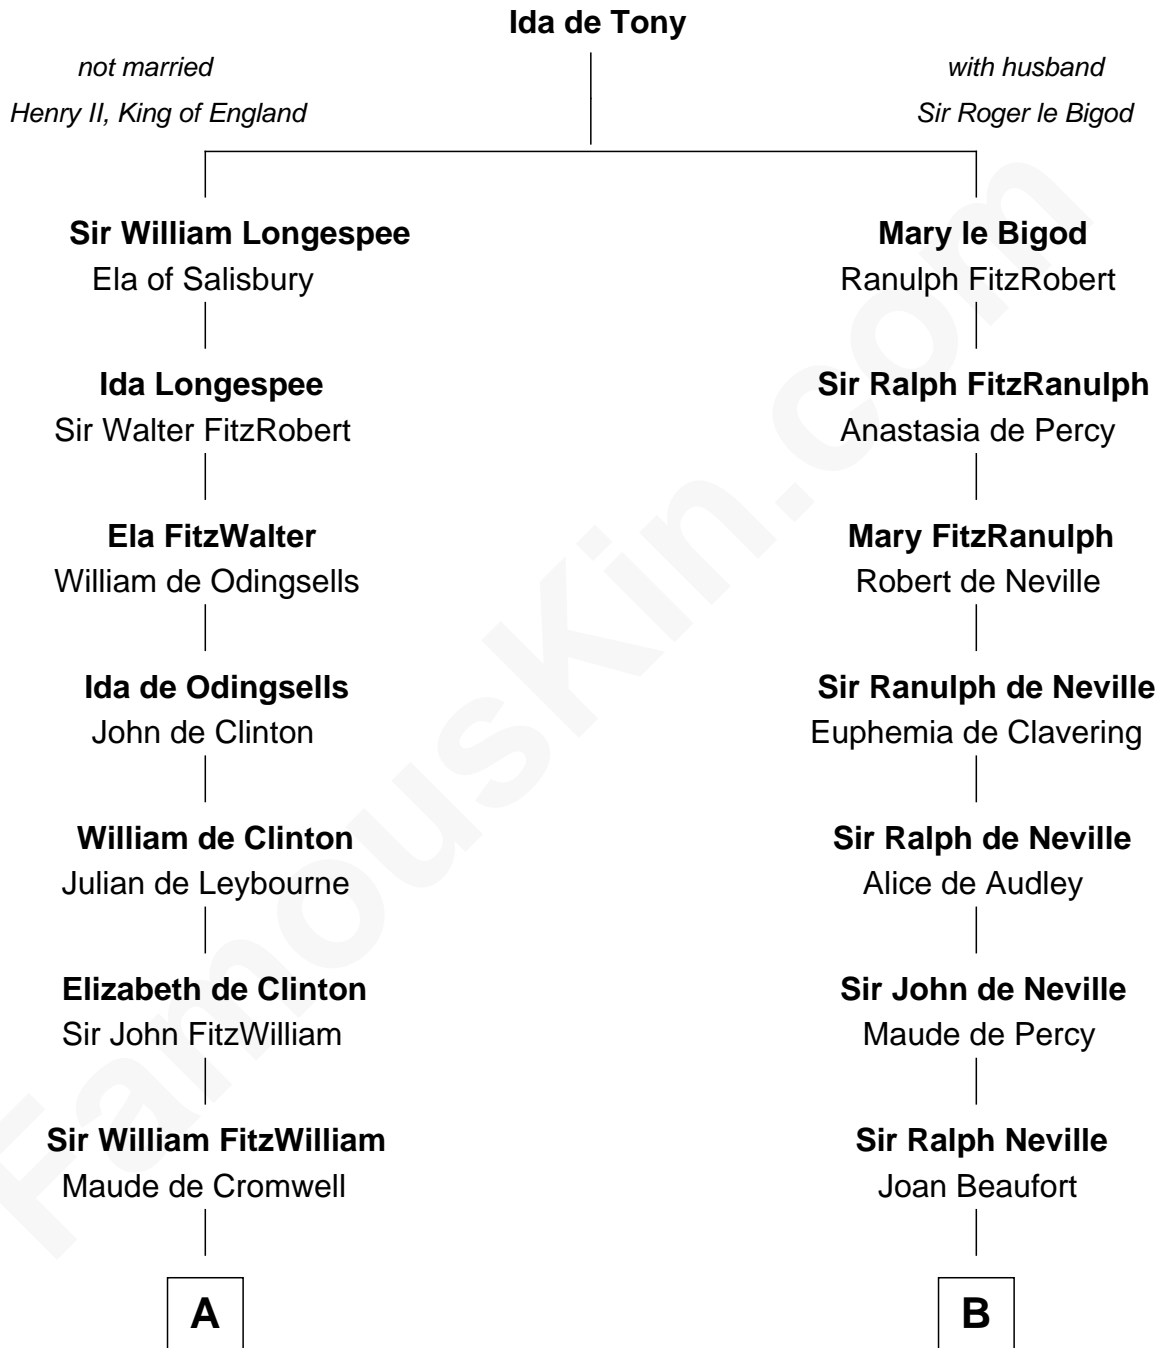

FamousKin.com

Relationship Chart of

Abigail (Smith) Adams

First Lady of President John Adams

18th cousin 3 times removed of

Colonel Robert Gould Shaw

U.S. Civil War leader of film "Glory" fame

C

Elizabeth Quincy
Rev. William Smith

Abigail (Smith) Adams
First Lady of John Adams

D

Rev. Daniel Rogers
Elizabeth Ruggles

Sarah Rogers
Samuel Parkman

Elizabeth Willard Parkman
Robert Gould Shaw

Francis George Shaw
Sarah Blake Sturgis

Colonel Robert Gould Shaw
Main character in film "Glory"