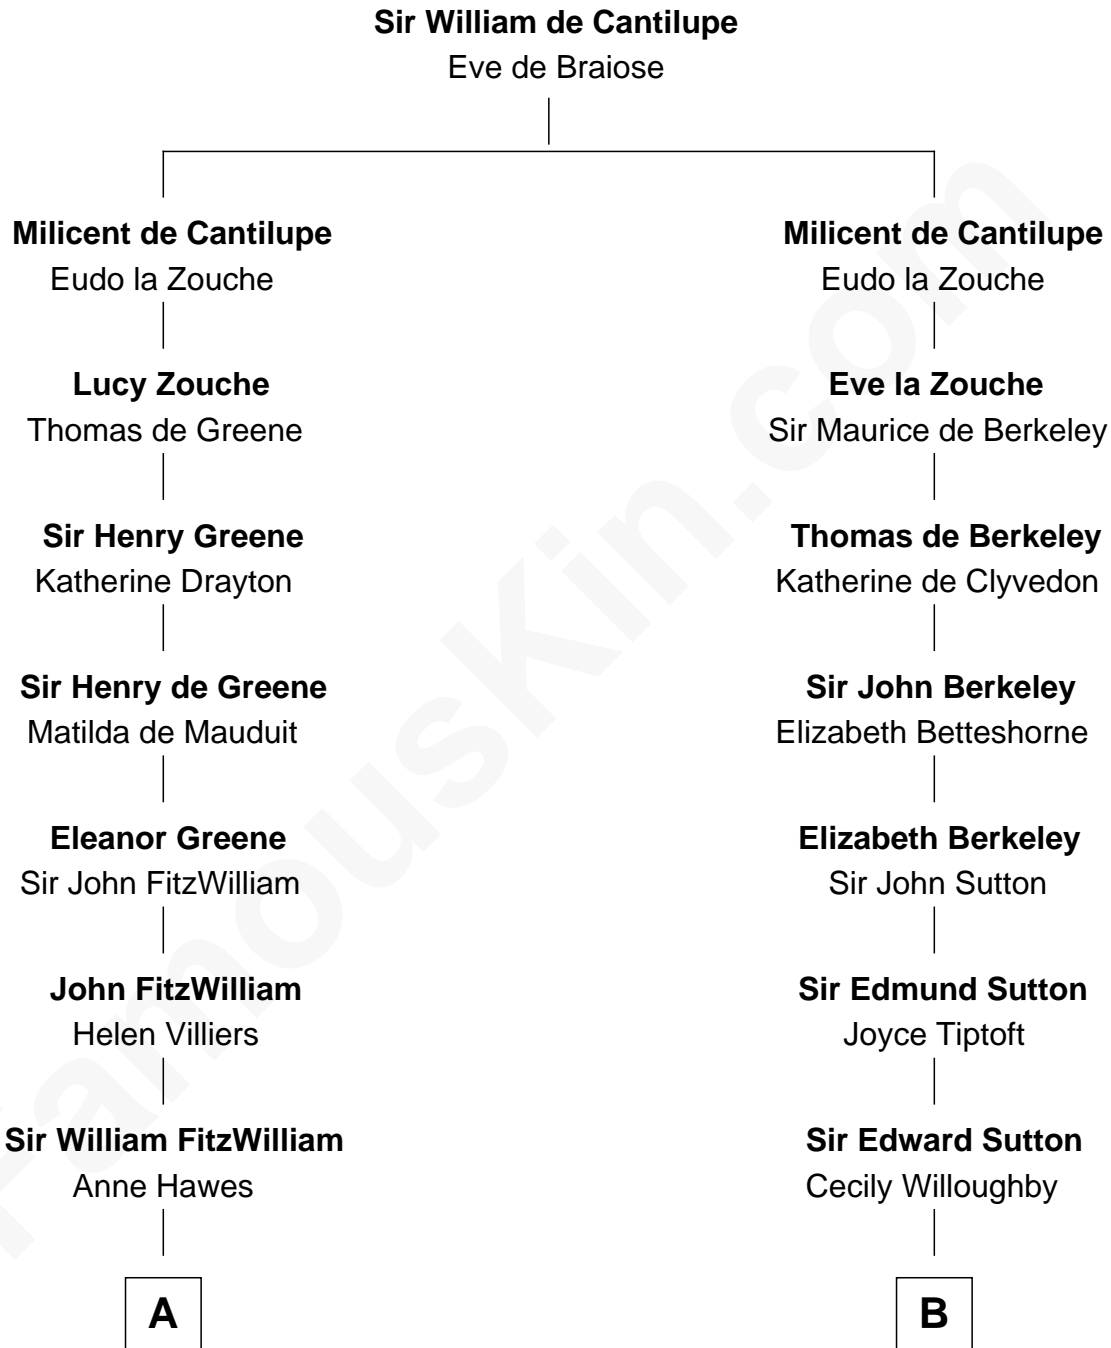

FamousKin.com

Relationship Chart of

Abigail (Smith) Adams

First Lady of President John Adams

15th cousin 3 times removed of

Colonel Robert Gould Shaw

U.S. Civil War leader of film "Glory" fame

C

Francis George Shaw

Sarah Blake Sturgis

Colonel Robert Gould Shaw

Main character in film "Glory"

FamousKin.com