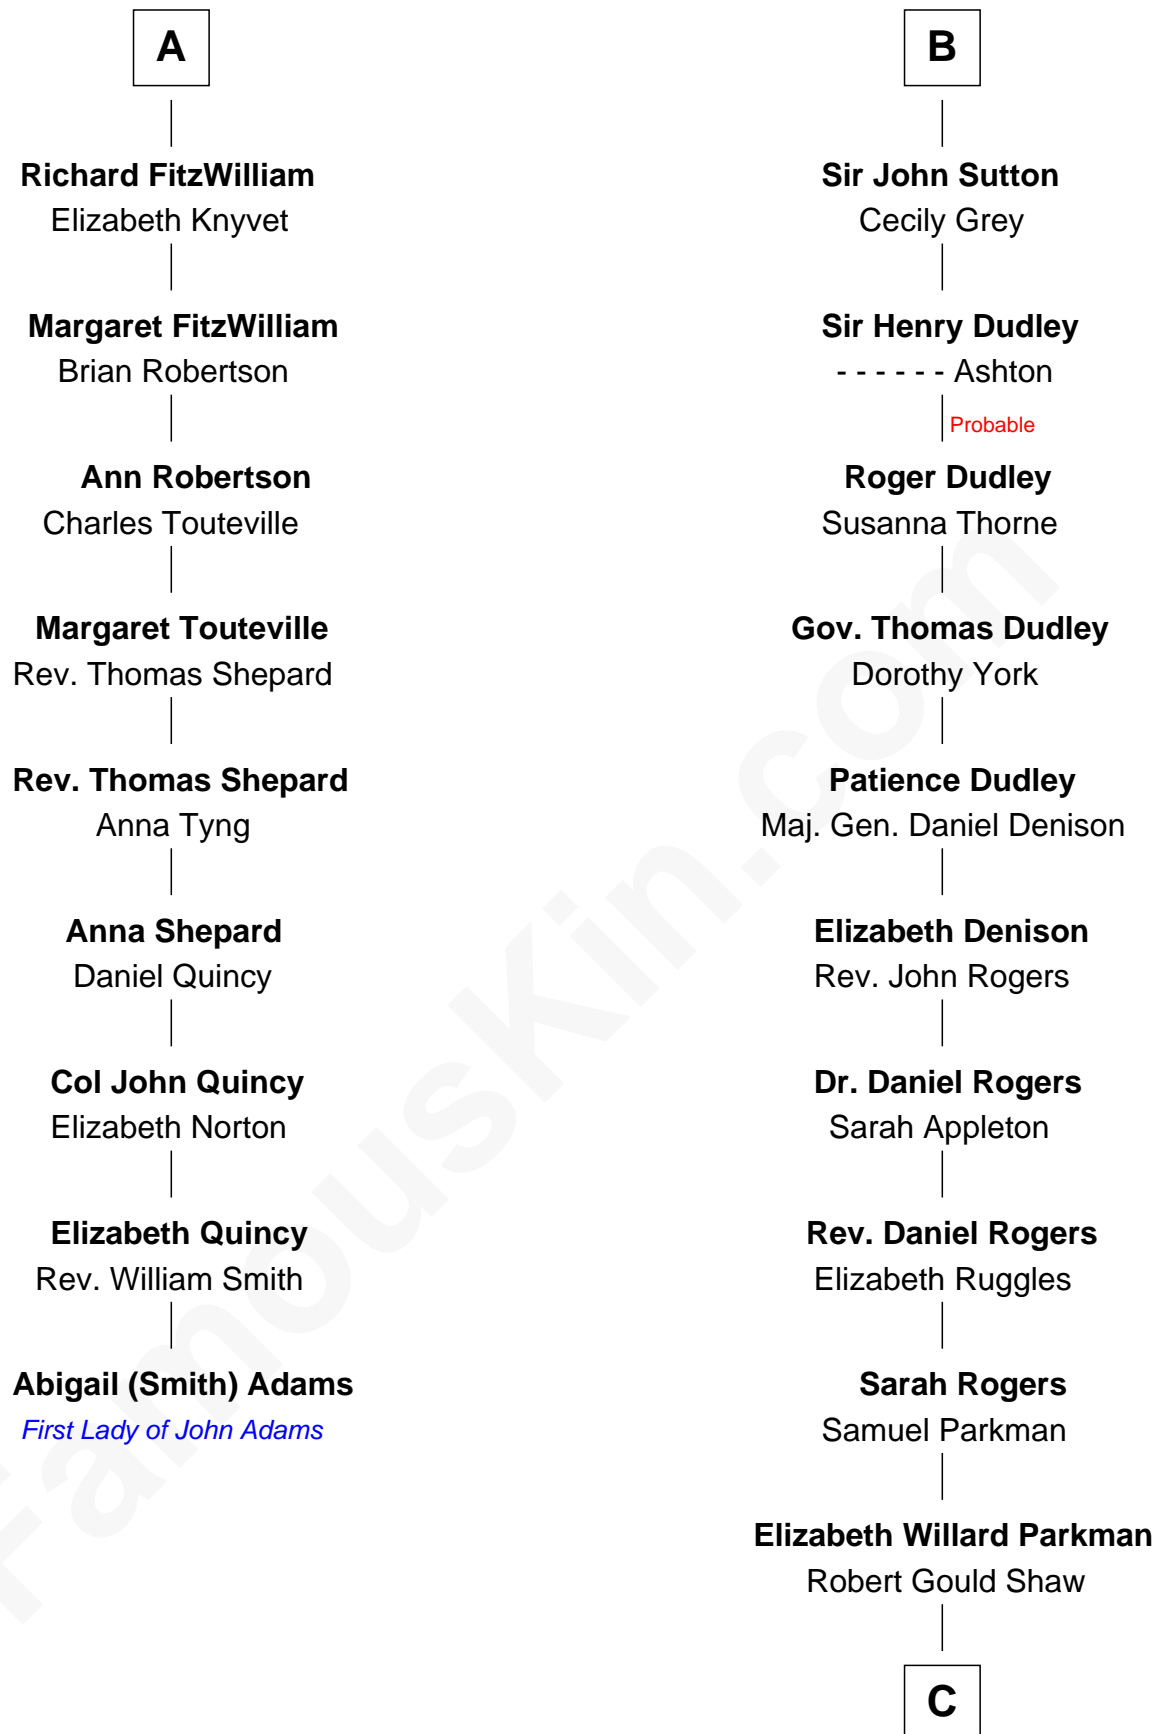

FamousKin.com

Relationship Chart of

Abigail (Smith) Adams

First Lady of President John Adams

15th cousin 3 times removed of

Colonel Robert Gould Shaw

U.S. Civil War leader of film "Glory" fame

C

Francis George Shaw

Sarah Blake Sturgis

Colonel Robert Gould Shaw

Main character in film "Glory"

FamousKin.com