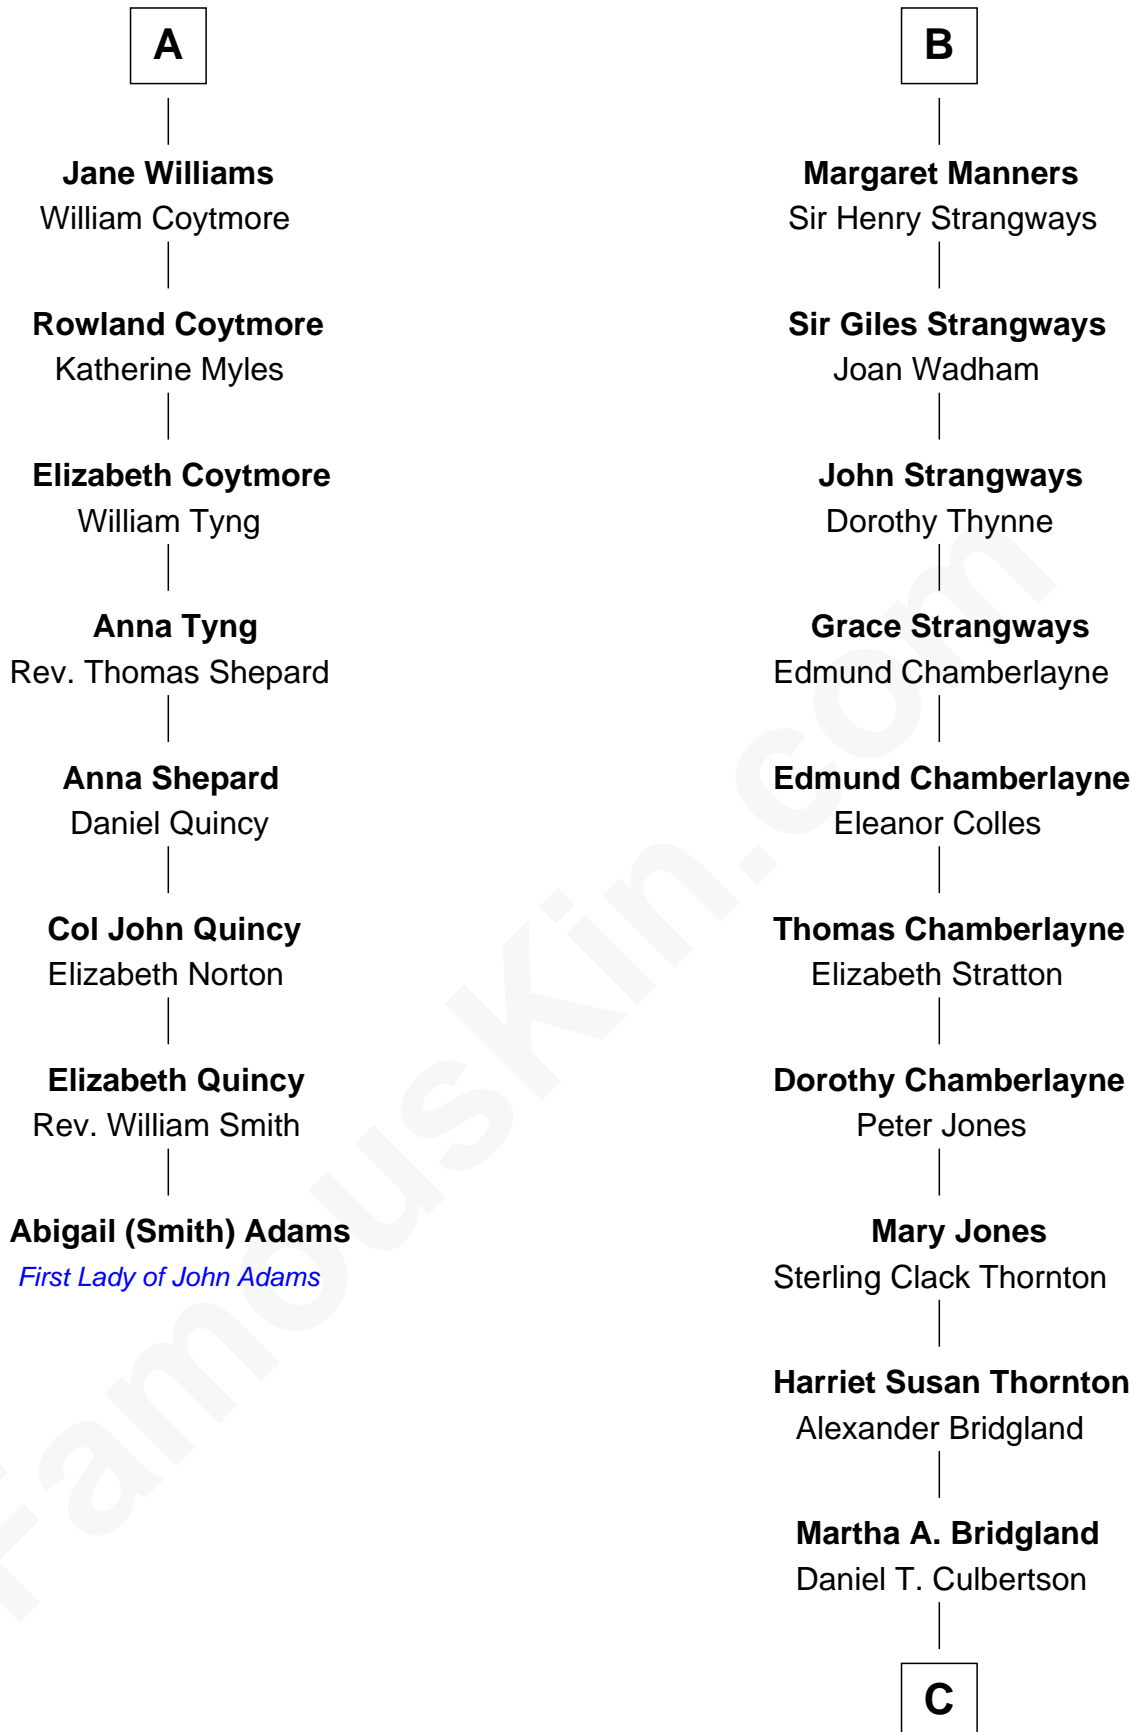

## Relationship Chart of

### Abigail (Smith) Adams

First Lady of President John Adams

14th cousin 5 times removed of

**Steve McQueen**

Movie Actor

C

**Caroline Myrtle Culbertson**

Lewis D. McQueen

**William Terence McQueen**

Julian Crawford

**Steve McQueen**

*Movie Actor*

FamousKin.com