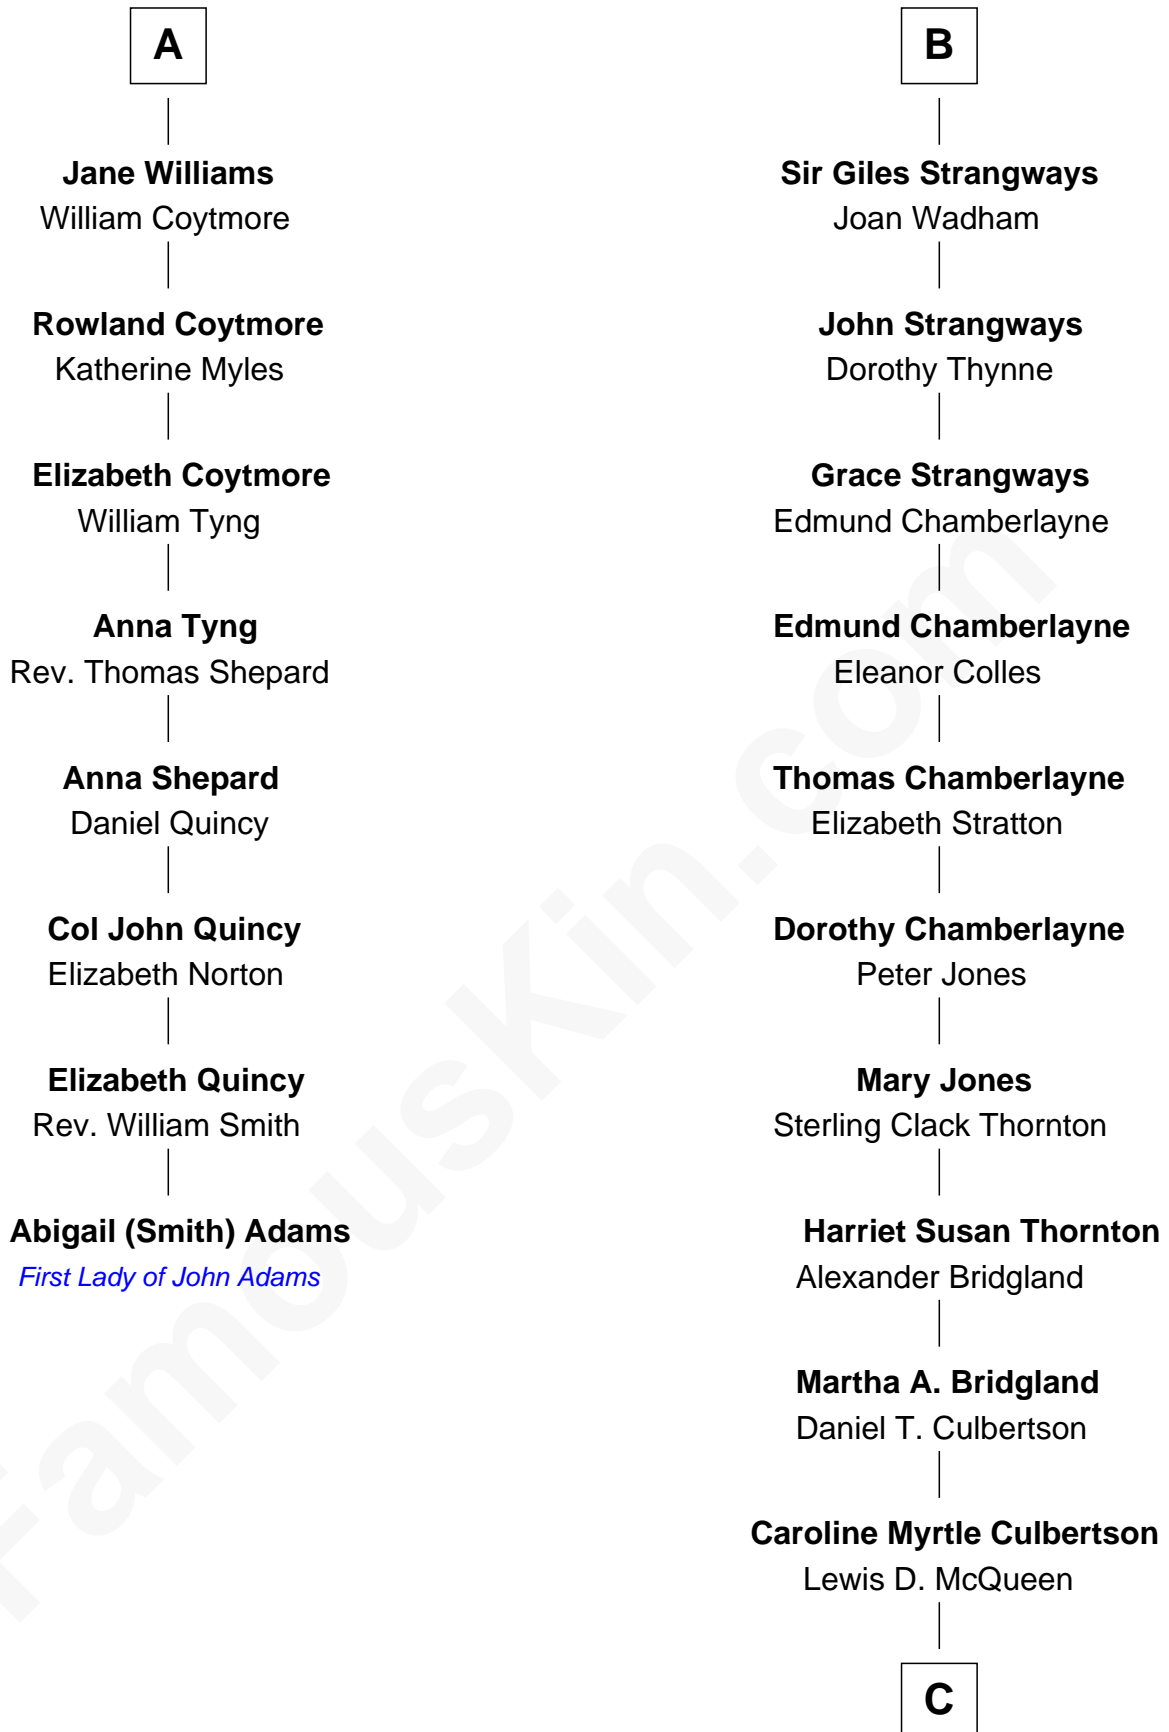

FamousKin.com

Relationship Chart of

Abigail (Smith) Adams

First Lady of President John Adams

14th cousin 4 times removed of

Steve McQueen

Movie Actor

C

William Terence McQueen

Julian Crawford

Steve McQueen

Movie Actor

FamousKin.com