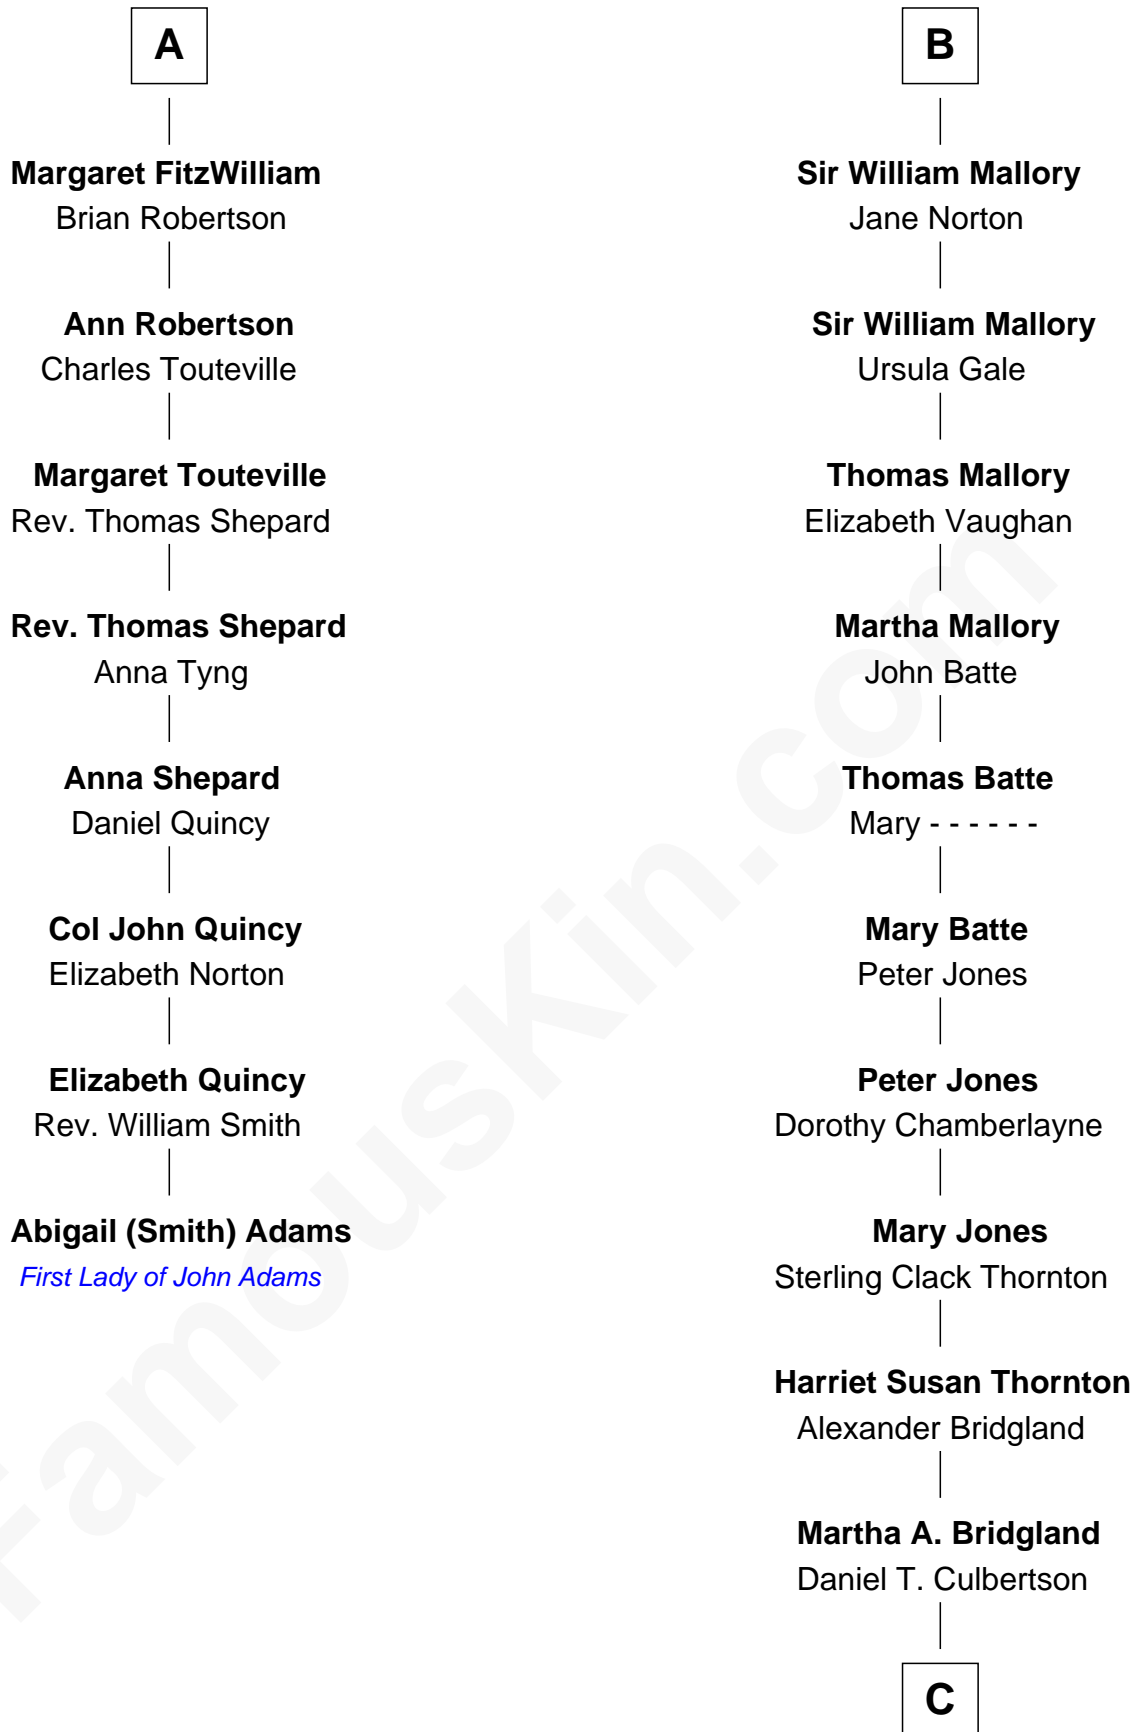

FamousKin.com

Relationship Chart of

Abigail (Smith) Adams

First Lady of President John Adams

14th cousin 5 times removed of

Steve McQueen

Movie Actor

Sir John Marmion

Maud de Furnival

C

Caroline Myrtle Culbertson
Lewis D. McQueen

William Terence McQueen
Julian Crawford

Steve McQueen
Movie Actor

FamousKin.com