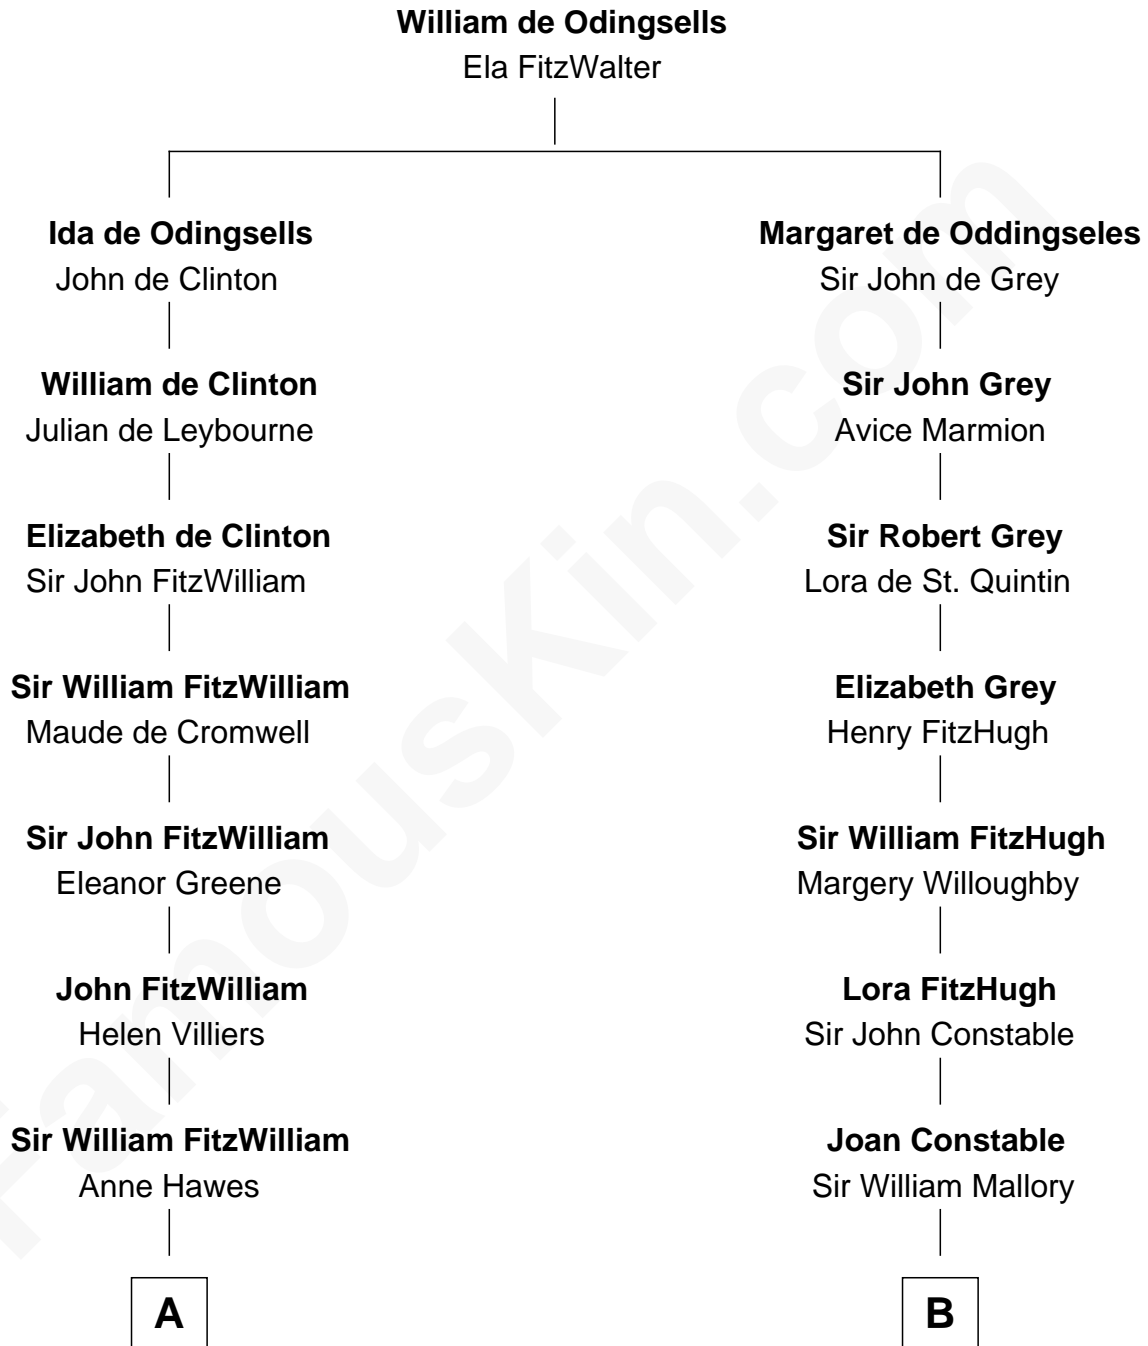

## Relationship Chart of

### Abigail (Smith) Adams

First Lady of President John Adams

15th cousin 5 times removed of

**Steve McQueen**

Movie Actor

**C**

**Martha A. Bridgland**

Daniel T. Culbertson