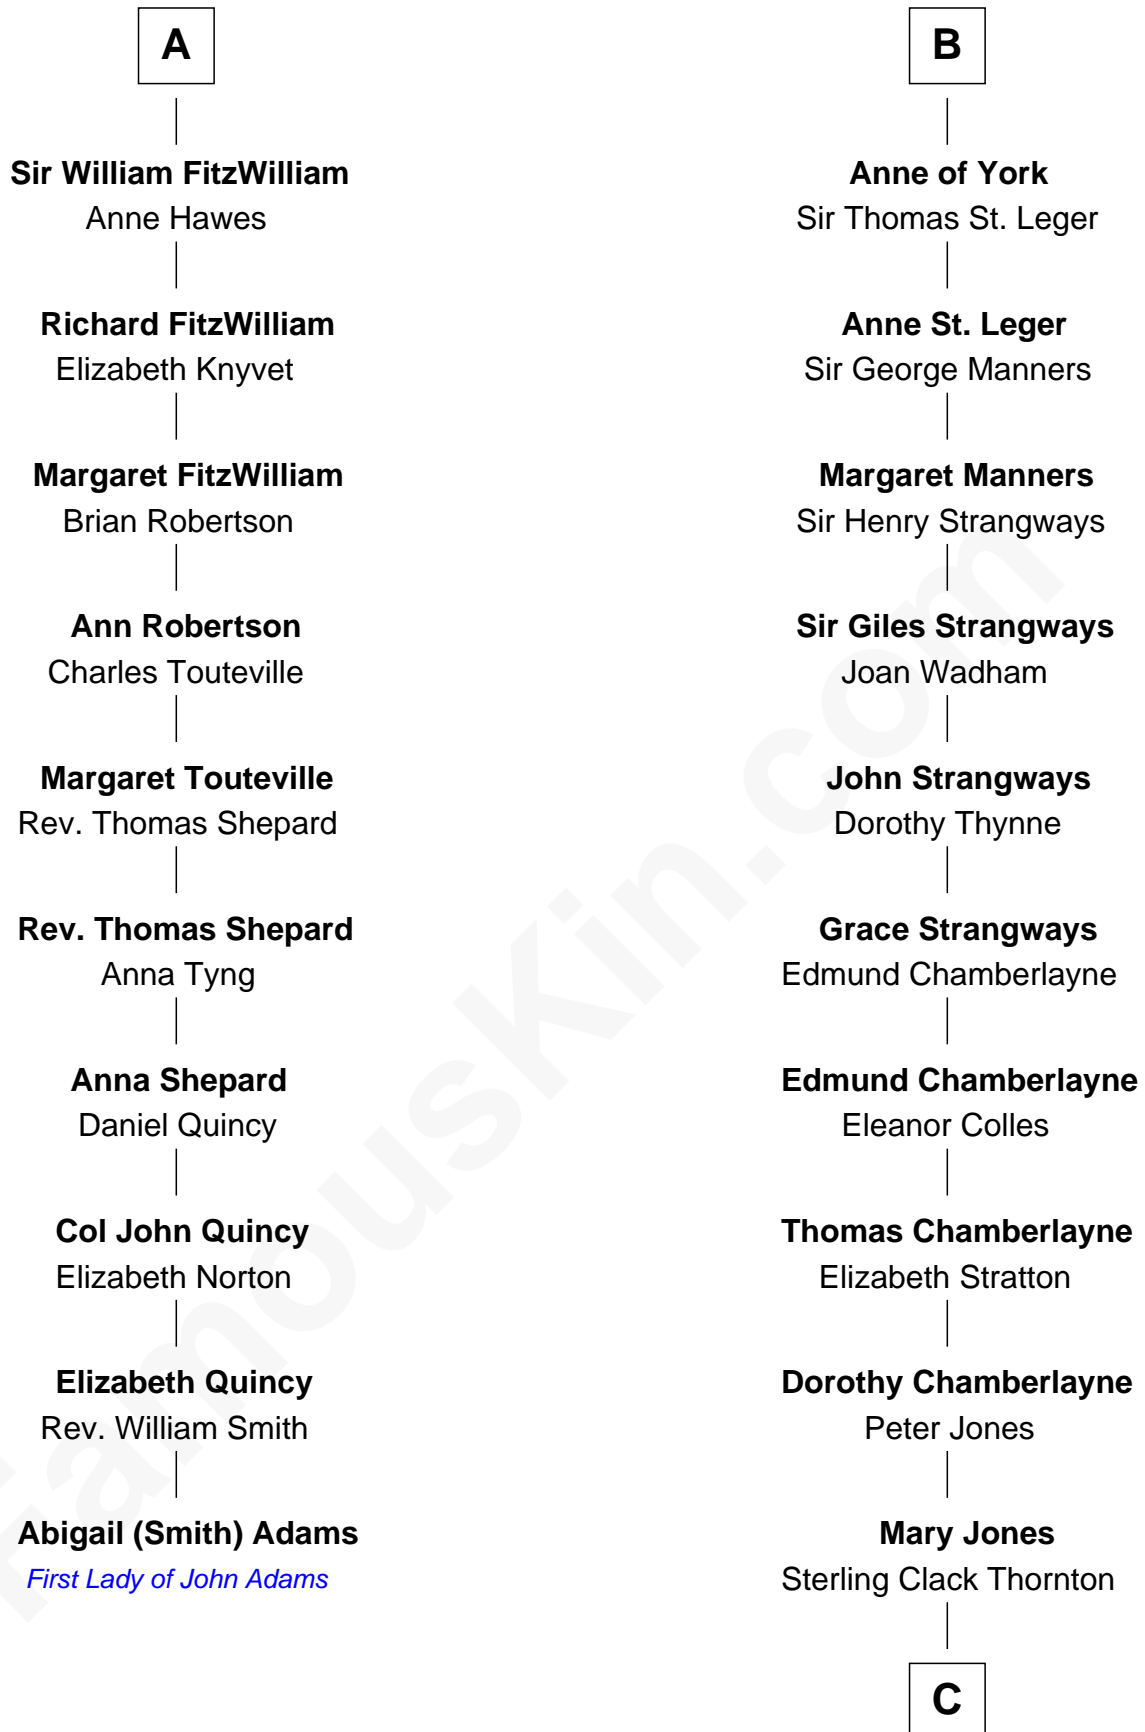

FamousKin.com

Relationship Chart of

Abigail (Smith) Adams

First Lady of President John Adams

16th cousin 5 times removed of

Steve McQueen

Movie Actor

C

Harriet Susan Thornton

Alexander Bridgland

Martha A. Bridgland

Daniel T. Culbertson

Caroline Myrtle Culbertson

Lewis D. McQueen

William Terence McQueen

Julian Crawford