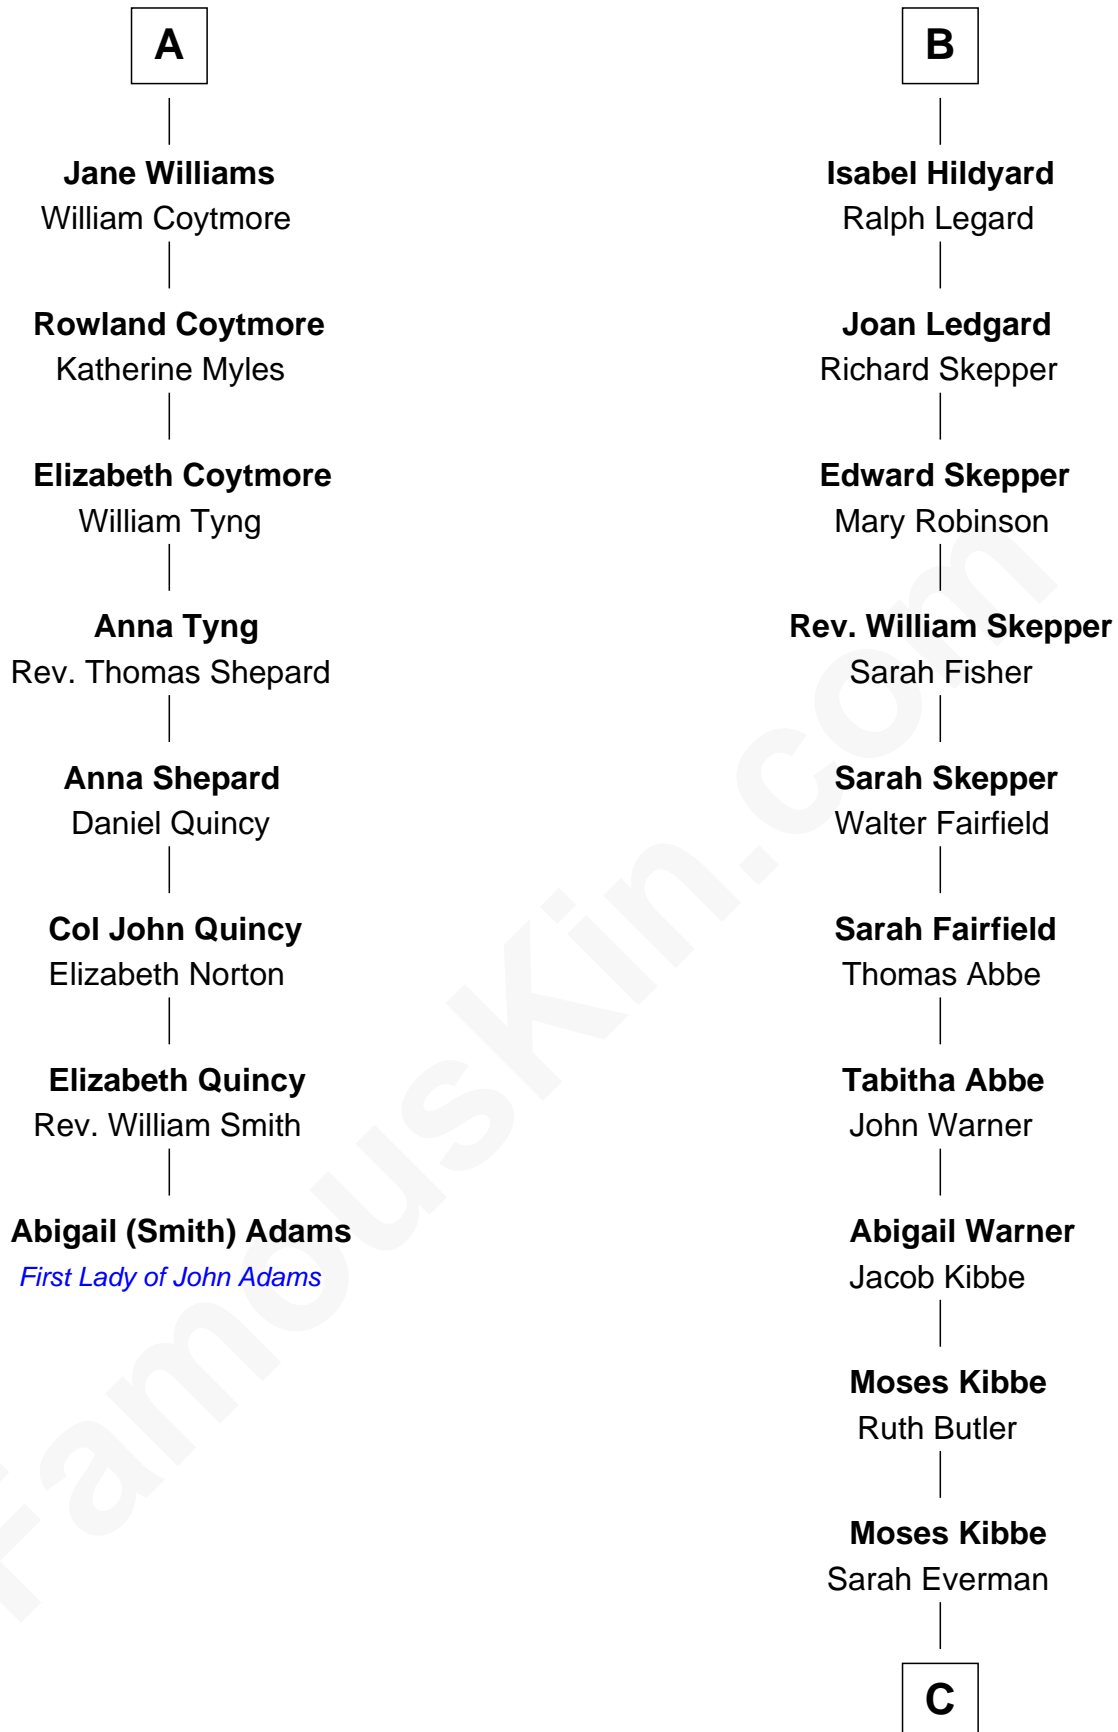

FamousKin.com

Relationship Chart of

Abigail (Smith) Adams

First Lady of President John Adams

14th cousin 6 times removed of

Roy Rogers

Cowboy movie actor and singer

Edward III, King of England

Philippa of Hainault

C

Jacintha Kibbe

William Womack

Archer Womack

Patricia Adeline Hatchett

Mattie M. Womack

Andrew E. Slye