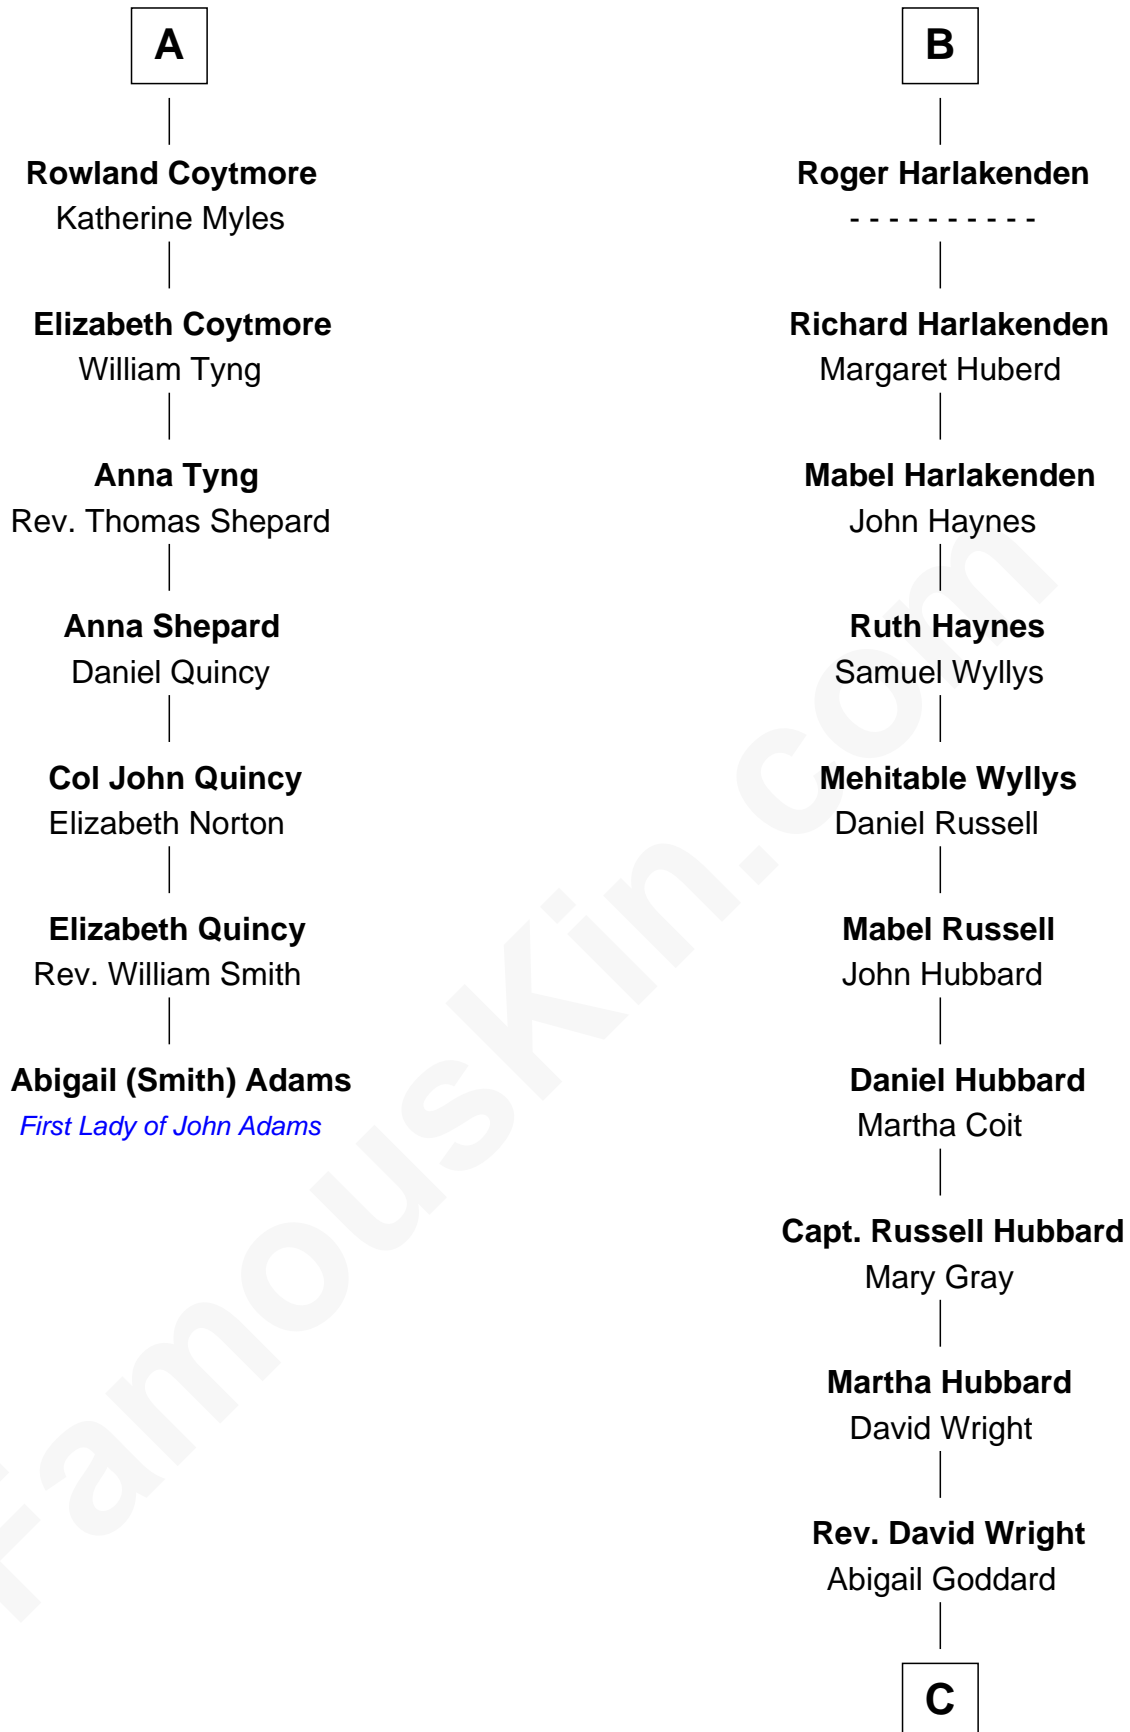

FamousKin.com

Relationship Chart of

Abigail (Smith) Adams

First Lady of President John Adams

13th cousin 7 times removed of

Anne Baxter

Movie Actress

John of Gaunt

Katherine Roet

C

William Carey Wright

Anna Lloyd Jones

Frank Lloyd Wright

Catherine L. Tobin

Catherine Dorothy Wright

Kenneth Stuart Baxter